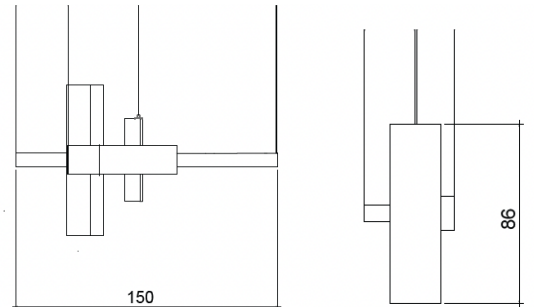

Rubber cable.

Available in 4 colors

TECHNICAL INFORMATION

Source	LED stripes
Luminous flux	1554 lm (from the LED)
Tension	works under a 220-240 V tension
Light color	2700K
Dimmable system	yes
Weight	5 kg
Protection Indice	IP20
Dimensions	Length 150cm, width 44cm, height 86cm