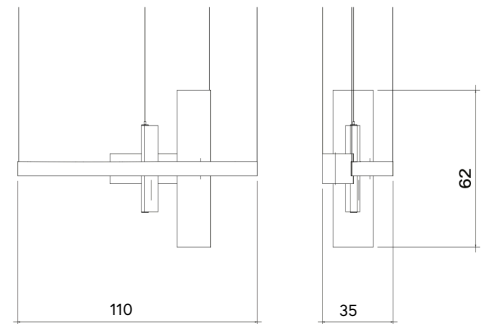

Rubber cable.

Available in 4 colors

TECHNICAL INFORMATION

Source	LED stripes
Luminous flux	1110 lm (from the LED)
Tension	works under a 220-240 V tension
Light color	2700K
Dimmable system	yes
Weight	2,7 kg
Protection Indice	IP20
Dimensions	Length 110cm, height 62cm, width 35cm