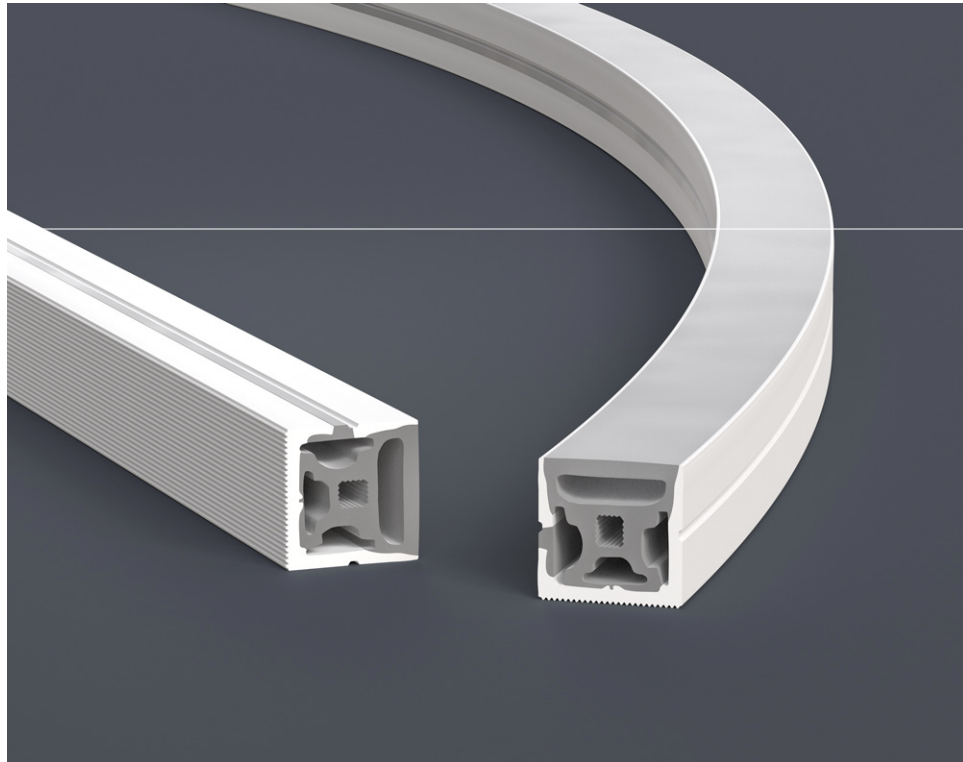

VEROBOARD®

VBD-N2020-SFD-W

End Cap

SIZE DISCLAIMER: Sizes may vary among different production lots of the same item. We make every effort to give you accurate information. However, due to the nature of the manufacturing process, from time to time product sizing may vary slightly.