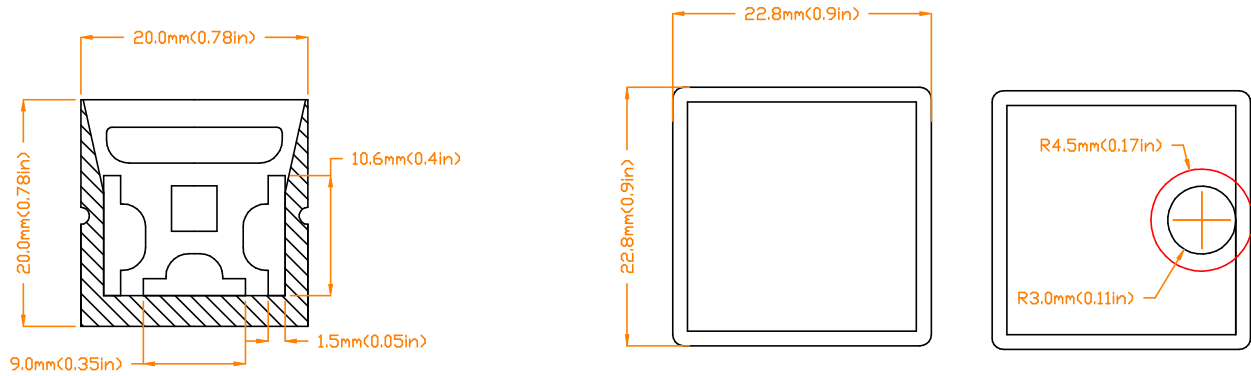

VEROBOARD®

VBD-N2020-SFD-W

End Cap

SIZE DISCLAIMER: Sizes may vary among different production lots of the same item. We make every effort to give you accurate information. However, due to the nature of the manufacturing process, from time to time product sizing may vary slightly.