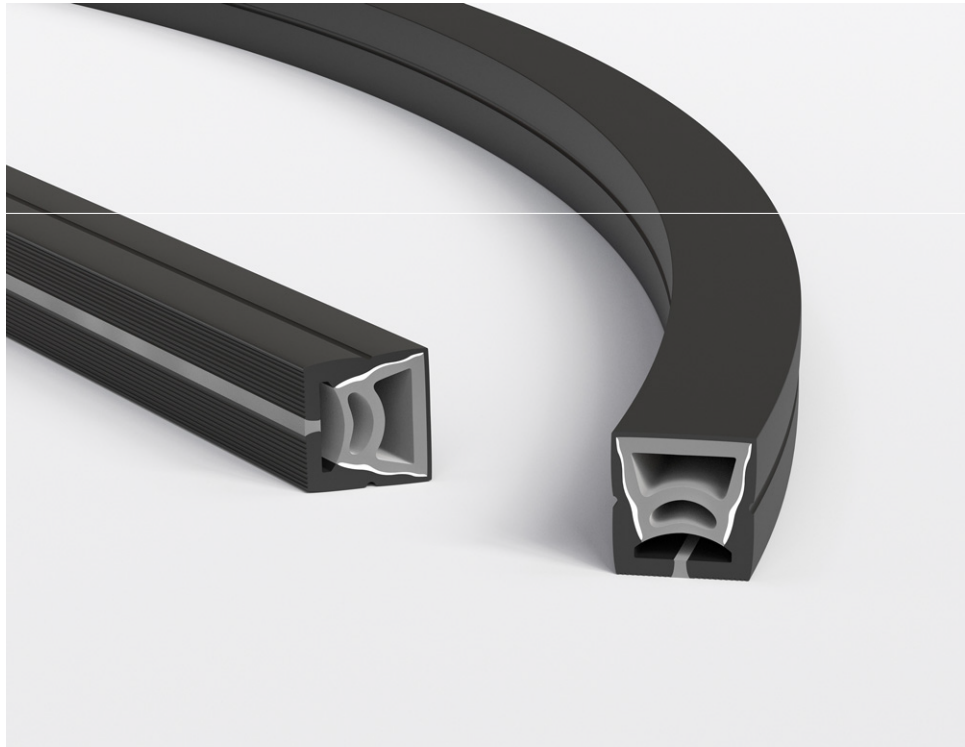

VEROBOARD®

VBD-N-2020-SF-B

End Cap

SIZE DISCLAIMER: Sizes may vary among different production lots of the same item. We make every effort to give you accurate information. However, due to the nature of the manufacturing process, from time to time product sizing may vary slightly.