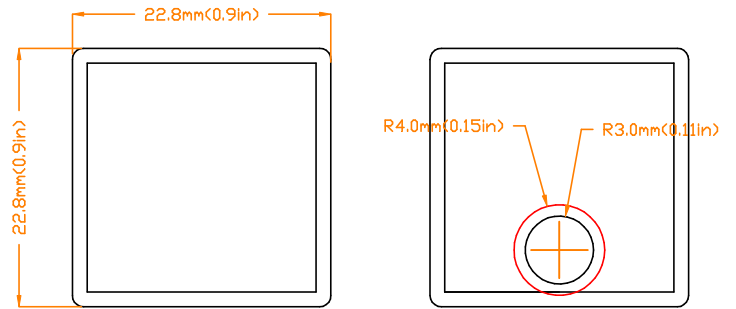

VEROBOARD®

VBD-N-2020-SF-B

End Cap

SIZE DISCLAIMER: Sizes may vary among different production lots of the same item. We make every effort to give you accurate information. However, due to the nature of the manufacturing process, from time to time product sizing may vary slightly.