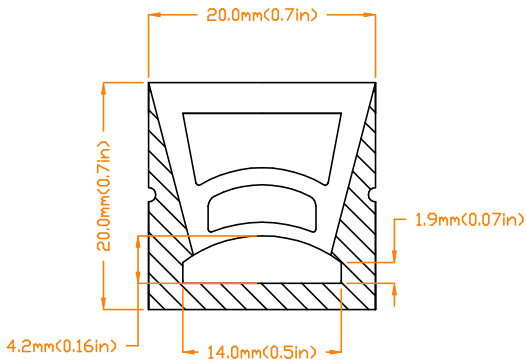

VEROBOARD®

VBD-N-2020-SF-B

End Cap

SIZE DISCLAIMER: Sizes may vary among different production lots of the same item. We make every effort to give you accurate information. However, due to the nature of the manufacturing process, from time to time product sizing may vary slightly.