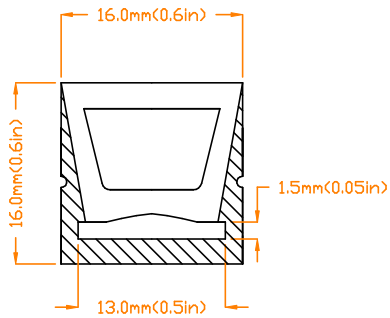

VEROBOARD®

VBD-N1616-SF-B

End Cap

SIZE DISCLAIMER: Sizes may vary among different production lots of the same item. We make every effort to give you accurate information. However, due to the nature of the manufacturing process, from time to time product sizing may vary slightly.