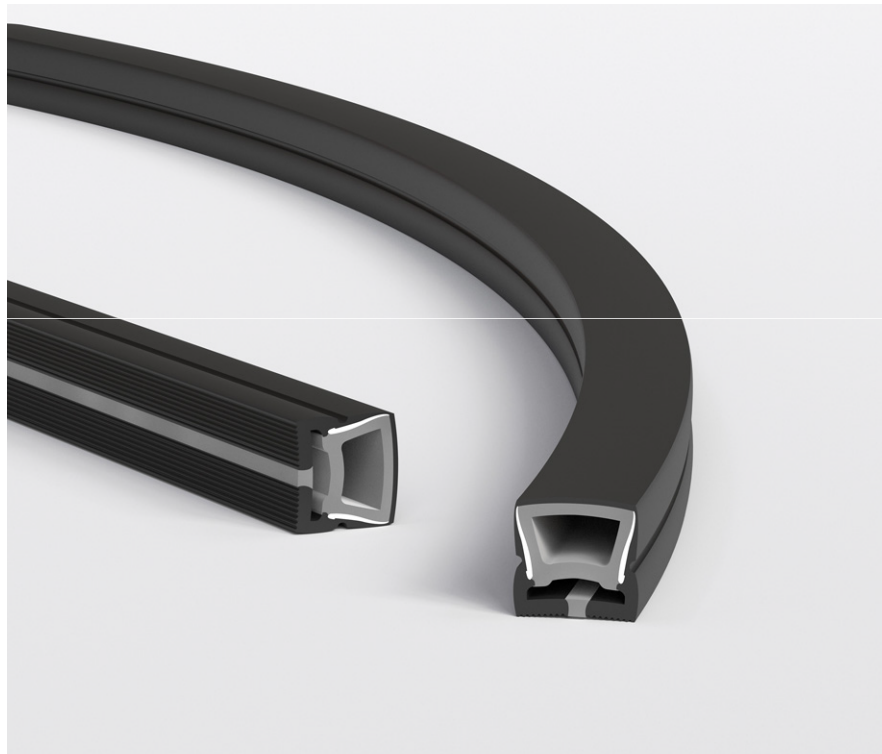

VEROBOARD®

VBD-N1616-SF-B

End Cap

SIZE DISCLAIMER: Sizes may vary among different production lots of the same item. We make every effort to give you accurate information. However, due to the nature of the manufacturing process, from time to time product sizing may vary slightly.