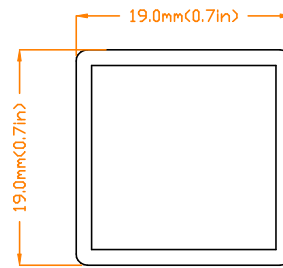

VEROBOARD®

VBD-N1616-SD-W

End Cap

SIZE DISCLAIMER: Sizes may vary among different production lots of the same item. We make every effort to give you accurate information. However, due to the nature of the manufacturing process, from time to time product sizing may vary slightly.