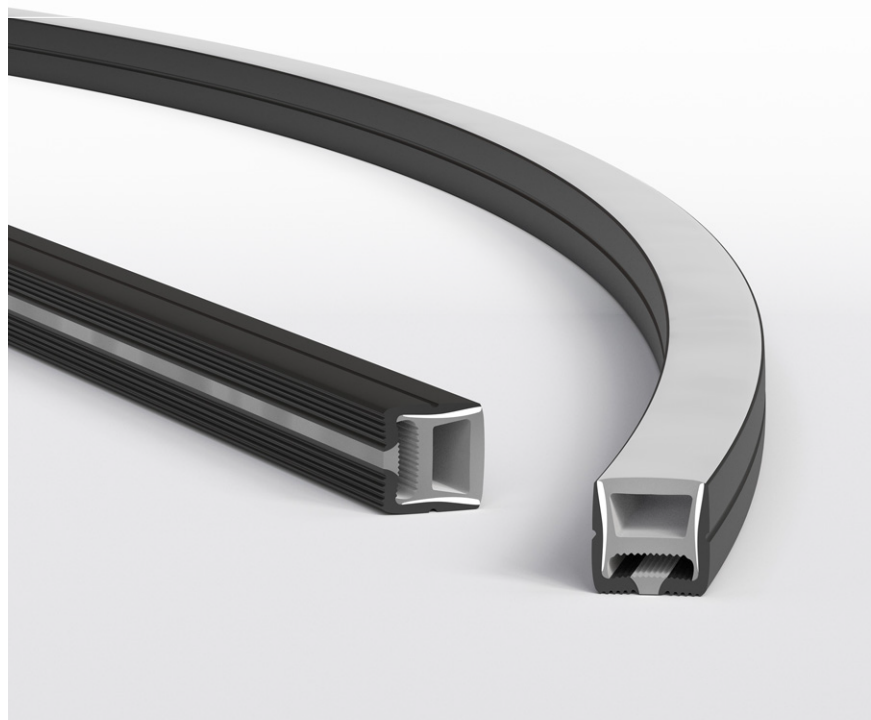

VEROBOARD®

VBD-N1212-SF-B

End Cap

SIZE DISCLAIMER: Sizes may vary among different production lots of the same item. We make every effort to give you accurate information. However, due to the nature of the manufacturing process, from time to time product sizing may vary slightly.