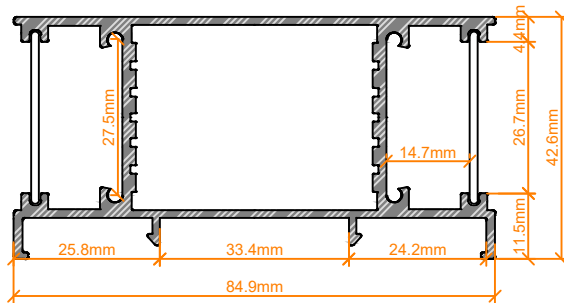

# VEROBOARD®

Bracket

VBD-CH-WC4

End Caps

SIZE DISCLAIMER: Sizes may vary among different production lots of the same item. We make every effort to give you accurate information. However, due to the nature of the manufacturing process, from time to time product sizing may vary slightly.