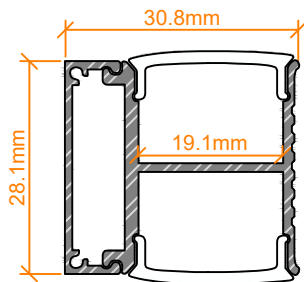

VEROBOARD®

VBD-CH-WC2

End Caps

SIZE DISCLAIMER: Sizes may vary among different production lots of the same item. We make every effort to give you accurate information. However, due to the nature of the manufacturing process, from time to time product sizing may vary slightly.