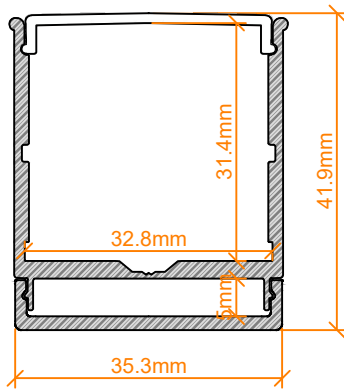

VEROBOARD®

VBD-CH-WC1

End Caps

SIZE DISCLAIMER: Sizes may vary among different production lots of the same item. We make every effort to give you accurate information. However, due to the nature of the manufacturing process, from time to time product sizing may vary slightly.