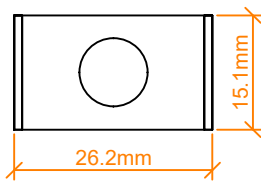

VEROBOARD®

Bracket

VBD-CH-S6

End Caps

SIZE DISCLAIMER: Sizes may vary among different production lots of the same item. We make every effort to give you accurate information. However, due to the nature of the manufacturing process, from time to time product sizing may vary slightly.