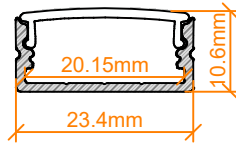

VEROBOARD®

Bracket

VBD-CH-S6

End Caps

SIZE DISCLAIMER: Sizes may vary among different production lots of the same item. We make every effort to give you accurate information. However, due to the nature of the manufacturing process, from time to time product sizing may vary slightly.