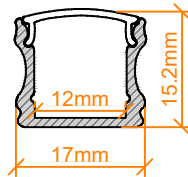

VEROBOARD®

Bracket

VBD-CH-S4

End Caps

SIZE DISCLAIMER: Sizes may vary among different production lots of the same item. We make every effort to give you accurate information. However, due to the nature of the manufacturing process, from time to time product sizing may vary slightly.