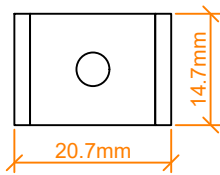

VEROBOARD®

Bracket

VBD-CH-S4

End Caps

SIZE DISCLAIMER: Sizes may vary among different production lots of the same item. We make every effort to give you accurate information. However, due to the nature of the manufacturing process, from time to time product sizing may vary slightly.