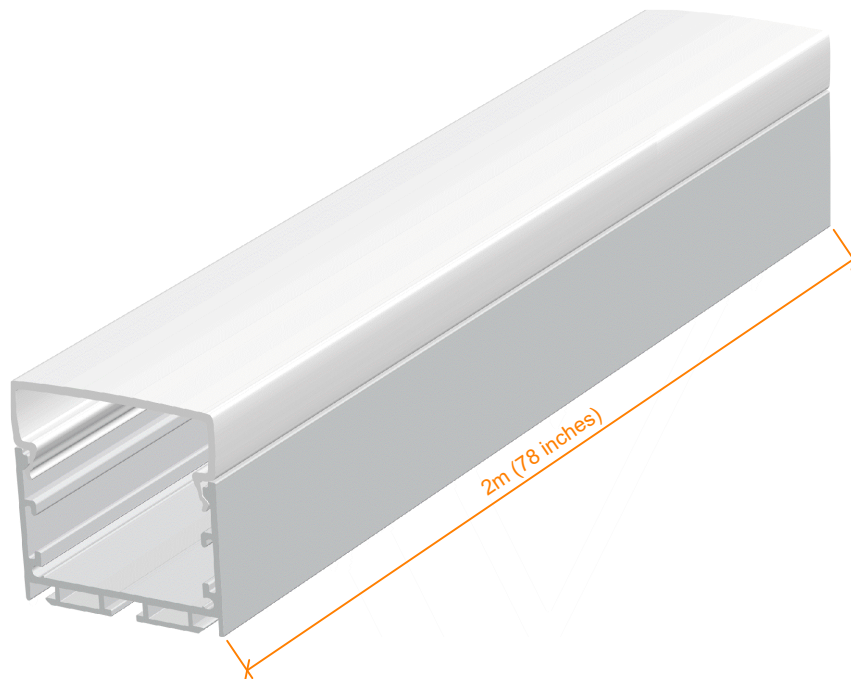

# VEROBOARD®

Bracket

VBD-CH-S1

End Cap

SIZE DISCLAIMER: Sizes may vary among different production lots of the same item. We make every effort to give you accurate information. However, due to the nature of the manufacturing process, from time to time product sizing may vary slightly.