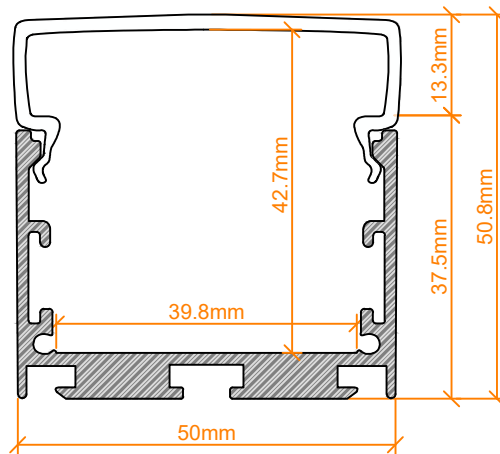

# VEROBOARD®

Bracket

VBD-CH-S1

End Cap

SIZE DISCLAIMER: Sizes may vary among different production lots of the same item. We make every effort to give you accurate information. However, due to the nature of the manufacturing process, from time to time product sizing may vary slightly.