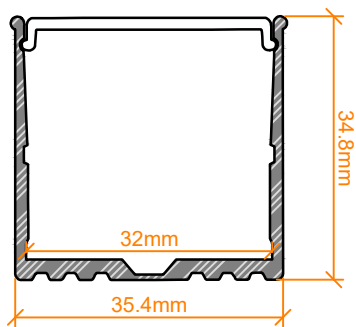

VEROBOARD®

VBD-CH-RF5

End Caps

SIZE DISCLAIMER: Sizes may vary among different production lots of the same item. We make every effort to give you accurate information. However, due to the nature of the manufacturing process, from time to time product sizing may vary slightly.