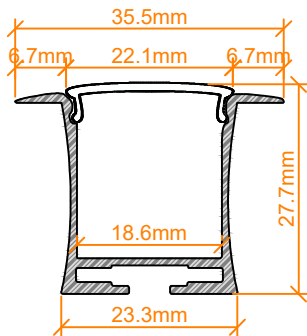

VEROBOARD®

VBD-CH-RF4

End Caps

SIZE DISCLAIMER: Sizes may vary among different production lots of the same item. We make every effort to give you accurate information. However, due to the nature of the manufacturing process, from time to time product sizing may vary slightly.