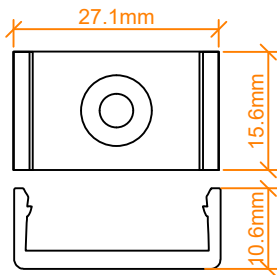

VEROBOARD®

Bracket

VBD-CH-RF2

End Caps

SIZE DISCLAIMER: Sizes may vary among different production lots of the same item. We make every effort to give you accurate information. However, due to the nature of the manufacturing process, from time to time product sizing may vary slightly.