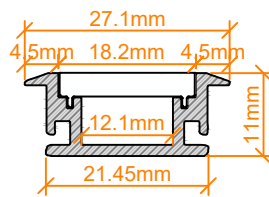

VEROBOARD®

Bracket

VBD-CH-RF2

End Caps

SIZE DISCLAIMER: Sizes may vary among different production lots of the same item. We make every effort to give you accurate information. However, due to the nature of the manufacturing process, from time to time product sizing may vary slightly.