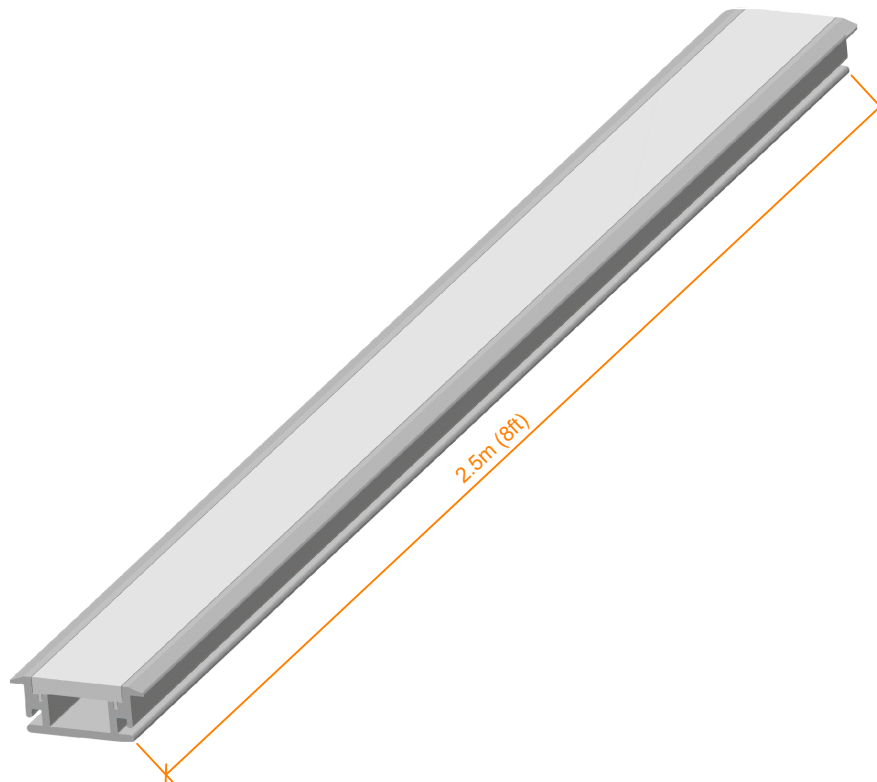

VEROBOARD®

Bracket

VBD-CH-RF2

End Caps

SIZE DISCLAIMER: Sizes may vary among different production lots of the same item. We make every effort to give you accurate information. However, due to the nature of the manufacturing process, from time to time product sizing may vary slightly.