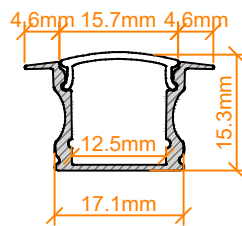

VEROBOARD®

Bracket

VBD-CH-RF1B

End Caps

SIZE DISCLAIMER: Sizes may vary among different production lots of the same item. We make every effort to give you accurate information. However, due to the nature of the manufacturing process, from time to time product sizing may vary slightly.