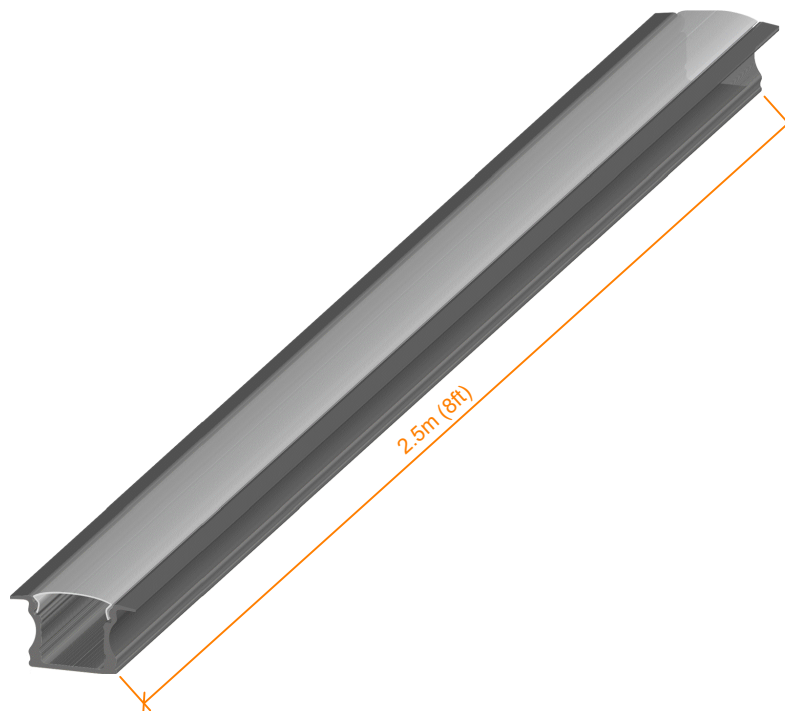

VEROBOARD®

Bracket

VBD-CH-RF1B

End Caps

SIZE DISCLAIMER: Sizes may vary among different production lots of the same item. We make every effort to give you accurate information. However, due to the nature of the manufacturing process, from time to time product sizing may vary slightly.