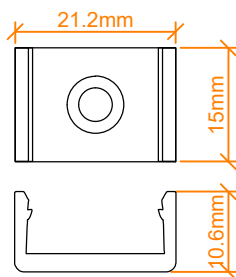

VEROBOARD®

Bracket

VBD-CH-RF1B

End Caps

SIZE DISCLAIMER: Sizes may vary among different production lots of the same item. We make every effort to give you accurate information. However, due to the nature of the manufacturing process, from time to time product sizing may vary slightly.