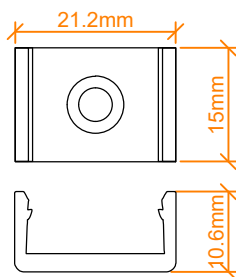

VEROBOARD®

Bracket

VBD-CH-RF1

End Caps

SIZE DISCLAIMER: Sizes may vary among different production lots of the same item. We make every effort to give you accurate information. However, due to the nature of the manufacturing process, from time to time product sizing may vary slightly.