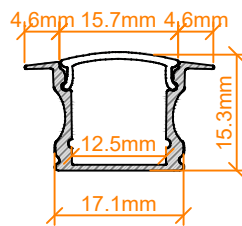

VEROBOARD®

Bracket

VBD-CH-RF1

End Caps

SIZE DISCLAIMER: Sizes may vary among different production lots of the same item. We make every effort to give you accurate information. However, due to the nature of the manufacturing process, from time to time product sizing may vary slightly.