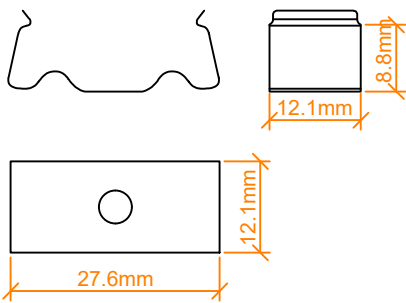

VEROBOARD®

Bracket

VBD-CH-R2B

End Caps

SIZE DISCLAIMER: Sizes may vary among different production lots of the same item. We make every effort to give you accurate information. However, due to the nature of the manufacturing process, from time to time product sizing may vary slightly.