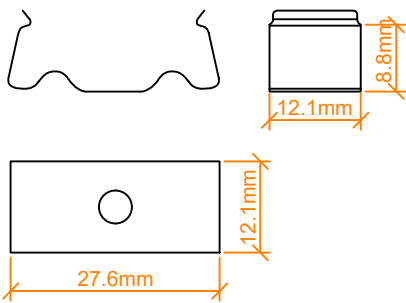

VEROBOARD®

Bracket

VBD-CH-R2

End Caps

SIZE DISCLAIMER: Sizes may vary among different production lots of the same item. We make every effort to give you accurate information. However, due to the nature of the manufacturing process, from time to time product sizing may vary slightly.