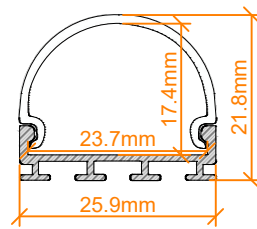

VEROBOARD®

Bracket

VBD-CH-R2

End Caps

SIZE DISCLAIMER: Sizes may vary among different production lots of the same item. We make every effort to give you accurate information. However, due to the nature of the manufacturing process, from time to time product sizing may vary slightly.