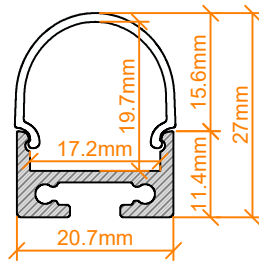

VEROBOARD®

Bracket

VBD-CH-R1

End Caps

SIZE DISCLAIMER: Sizes may vary among different production lots of the same item. We make every effort to give you accurate information. However, due to the nature of the manufacturing process, from time to time product sizing may vary slightly.