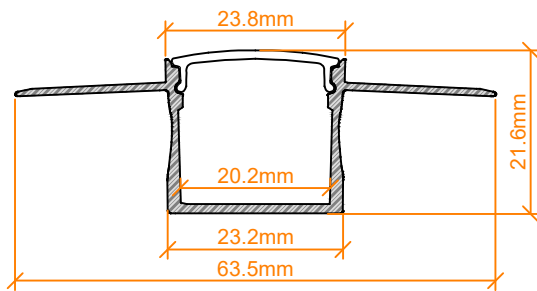

# VEROBOARD®

VBD-CH-D8

End caps

SIZE DISCLAIMER: Sizes may vary among different production lots of the same item. We make every effort to give you accurate information. However, due to the nature of the manufacturing process, from time to time product sizing may vary slightly.