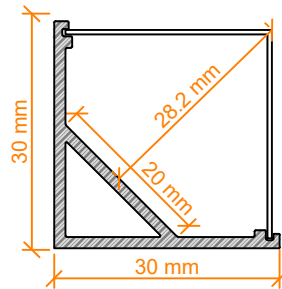

VEROBOARD®

Bracket

VBD-CH-C4

End Caps

SIZE DISCLAIMER: Sizes may vary among different production lots of the same item. We make every effort to give you accurate information. However, due to the nature of the manufacturing process, from time to time product sizing may vary slightly.