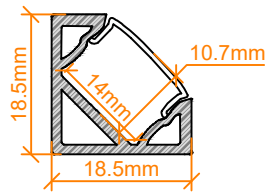

# VEROBOARD®

Bracket

VBD-CH-C2B

End Caps

SIZE DISCLAIMER: Sizes may vary among different production lots of the same item. We make every effort to give you accurate information. However, due to the nature of the manufacturing process, from time to time product sizing may vary slightly.