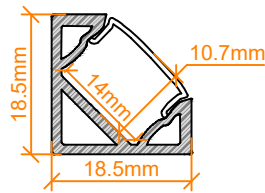

VEROBOARD®

Bracket

VBD-CH-C2

End Caps

SIZE DISCLAIMER: Sizes may vary among different production lots of the same item. We make every effort to give you accurate information. However, due to the nature of the manufacturing process, from time to time product sizing may vary slightly.