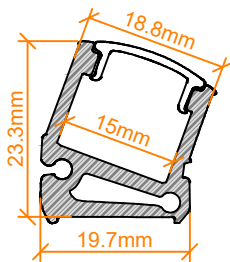

VEROBOARD®

VBD-CH-C1

End Caps

SIZE DISCLAIMER: Sizes may vary among different production lots of the same item. We make every effort to give you accurate information. However, due to the nature of the manufacturing process, from time to time product sizing may vary slightly.