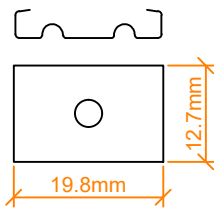

VEROBOARD®

Bracket

VBD-CH-B1

End caps

SIZE DISCLAIMER: Sizes may vary among different production lots of the same item. We make every effort to give you accurate information. However, due to the nature of the manufacturing process, from time to time product sizing may vary slightly.