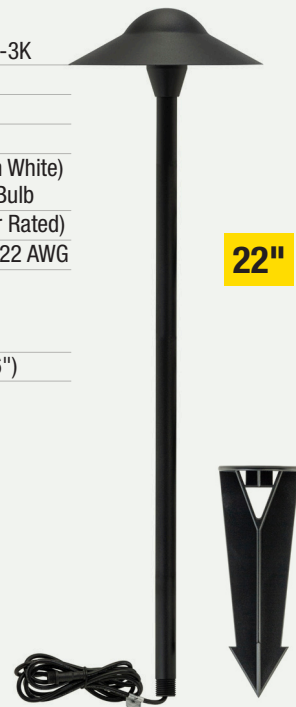

VEROBOARD OUTDOOR LIGHTS

Landscape Bullet Light

Model No.:	UL-1012-MR16-A-54
Voltage:	12V AC/DC (MR16 Bulb Voltage)
LED Type:	Required MR16 Bulb
Beam Angle:	Depends on the MR16 Bulb
Material:	Aluminum
Spike Material:	High Strength PVC
Wire Gauge:	18 AWG
IP Rating:	IP67 (Outdoor Rated)
Body Dimensions:	Ø61 x 142.3 x 105mm x (Ø2.4 x 5.6 x 4.13")
Spike Height:	176.21mm (6.93")
Product Content:	Landscape Spotlight, Plastic Spike

Engine Dimensions

Diameter: 80mm (3.1")
Height: 87.5mm (3.5")

Box Dimensions

Diameter: 106mm (4.1")
Height: 117mm (4.6")

Cable Size

Length: 530cm (20.8")
Diameter: 5.5mm (0.21")
18AWG

SKU: 666561430948

VEROBOARD OUTDOOR LIGHTS

22" Pathway LED Light with Mushroom Caps

Model No.:	VBD-PW22-M-3K
Voltage:	12V DC
Wattage:	1-4W
Brightness:	120~340Lm
Color Temperature:	3000K (Warm White) Replaceable Bulb
IP Rating:	IP67 (Outdoor Rated)
Cable Length:	145cm (57") 22 AWG
Dimensions:	
Overall Height:	660mm (26")
Height (without Cap):	558mm (22")
Spike Height:	215mm (8.46")
Certification:	ETL

22"

SKU: 666561430887

22" Pathway LED Light with Umbrella Caps

Model No.:	VBD-PW22-U-3K
Voltage:	12V DC
Wattage:	1-4W
Brightness:	120~340Lm
Color Temperature:	3000K (Warm White) Replaceable Bulb
IP Rating:	IP67 (Outdoor Rated)
Cable Length:	145cm (57") 22 AWG
Dimensions:	
Overall Height:	660mm (26")
Height (without Cap):	558mm (22")
Spike Height:	215mm (8.46")
Certification:	ETL