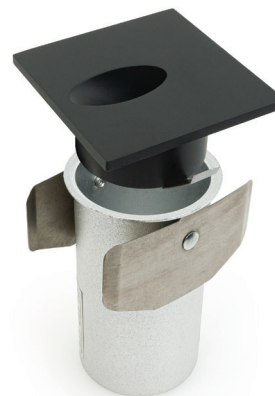

Engine Dimensions:
 Length: 50mm (1.97")
 Width: 50mm (1.97")
 Depth: 20mm (0.8")

3000K
12V
1 Watt

BRUSHED NICKEL

SKU: 666561425319

Square LED Wall Light

Model No.:	VBD-SQ25-1W-3K-WH
Voltage:	12V DC
Wattage:	1W
Color Temperature:	3000K (Warm White)
Brightness:	80~100 Lumens
Light Source:	1x1W LED
Dimmable:	Yes 
IP Rating:	IP20 (Indoor rated)

Engine Dimensions:
 Length: 50mm (1.97")
 Width: 50mm (1.97")
 Depth: 20mm (0.8")

3000K
12V
1 Watt

WHITE

SKU: 666561425333

Square LED Wall Light

Model No.:	VBD-SQ25-1W-3K-BK
Voltage:	12V DC
Wattage:	1W
Color Temperature:	3000K (Warm White)
Brightness:	80~100 Lumens
Light Source:	1x1W LED
Dimmable:	Yes 
IP Rating:	IP20 (Indoor rated)

Engine Dimensions:
 Length: 50mm (1.97")
 Width: 50mm (1.97")
 Depth: 20mm (0.8")

3000K
12V
1 Watt

BLACK

SKU: 666561425340

Square LED Wall Light

Model No.:	VBD-SQ25-1W-3K-DB
Voltage:	12V DC
Wattage:	1W
Color Temperature:	3000K (Warm White)
Brightness:	80~100 Lumens
Light Source:	1x1W LED
Dimmable:	Yes 
IP Rating:	IP20 (Indoor rated)