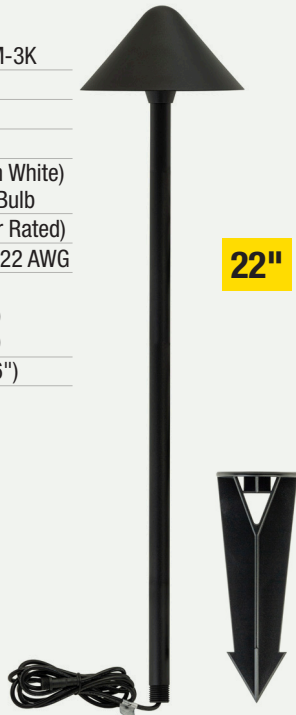

VEROBOARD OUTDOOR LIGHTS

Landscape Bullet Light

Model No.:	UL-1012-MR16-A-54
Voltage:	12V AC/DC (MR16 Bulb Voltage)
LED Type:	Required MR16 Bulb
Beam Angle:	Depends on the MR16 Bulb
Material:	Aluminum
Spike Material:	High Strength PVC
Wire Gauge:	18 AWG
IP Rating:	IP67 (Outdoor Rated)
Body Dimensions:	Ø61 x 142.3 x 105mm x (Ø2.4 x 5.6 x 4.13")
Spike Height:	176.21mm (6.93")
Product Content:	Landscape Spotlight, Plastic Spike

Engine Dimensions

Diameter: 62mm (2.4")
Height: 67mm (2.6")

Box Dimensions

Diameter: 106mm (4.1")
Height: 95mm (3.7")

Cable Size

Length: 530cm (20.8")
Diameter: 5.5mm (0.21")
18AWG

SKU: 666561430931

3" Round Inground Light with Concrete Box

Engine Dimensions

Diameter: 80mm (3.1")
Height: 87.5mm (3.5")

Box Dimensions

Diameter: 106mm (4.1")
Height: 117mm (4.6")

Cable Size

Length: 530cm (20.8")
Diameter: 5.5mm (0.21")
18AWG

SKU: 666561430948

VEROBOARD OUTDOOR LIGHTS

22" Pathway LED Light with Mushroom Caps

Model No.:	VBD-PW22-M-3K
Voltage:	12V DC
Wattage:	1-4W
Brightness:	120~340Lm
Color Temperature:	3000K (Warm White) Replaceable Bulb
IP Rating:	IP67 (Outdoor Rated)
Cable Length:	145cm (57") 22 AWG
Dimensions:	
Overall Height:	660mm (26")
Height (without Cap):	558mm (22")
Spike Height:	215mm (8.46")
Certification:	ETL