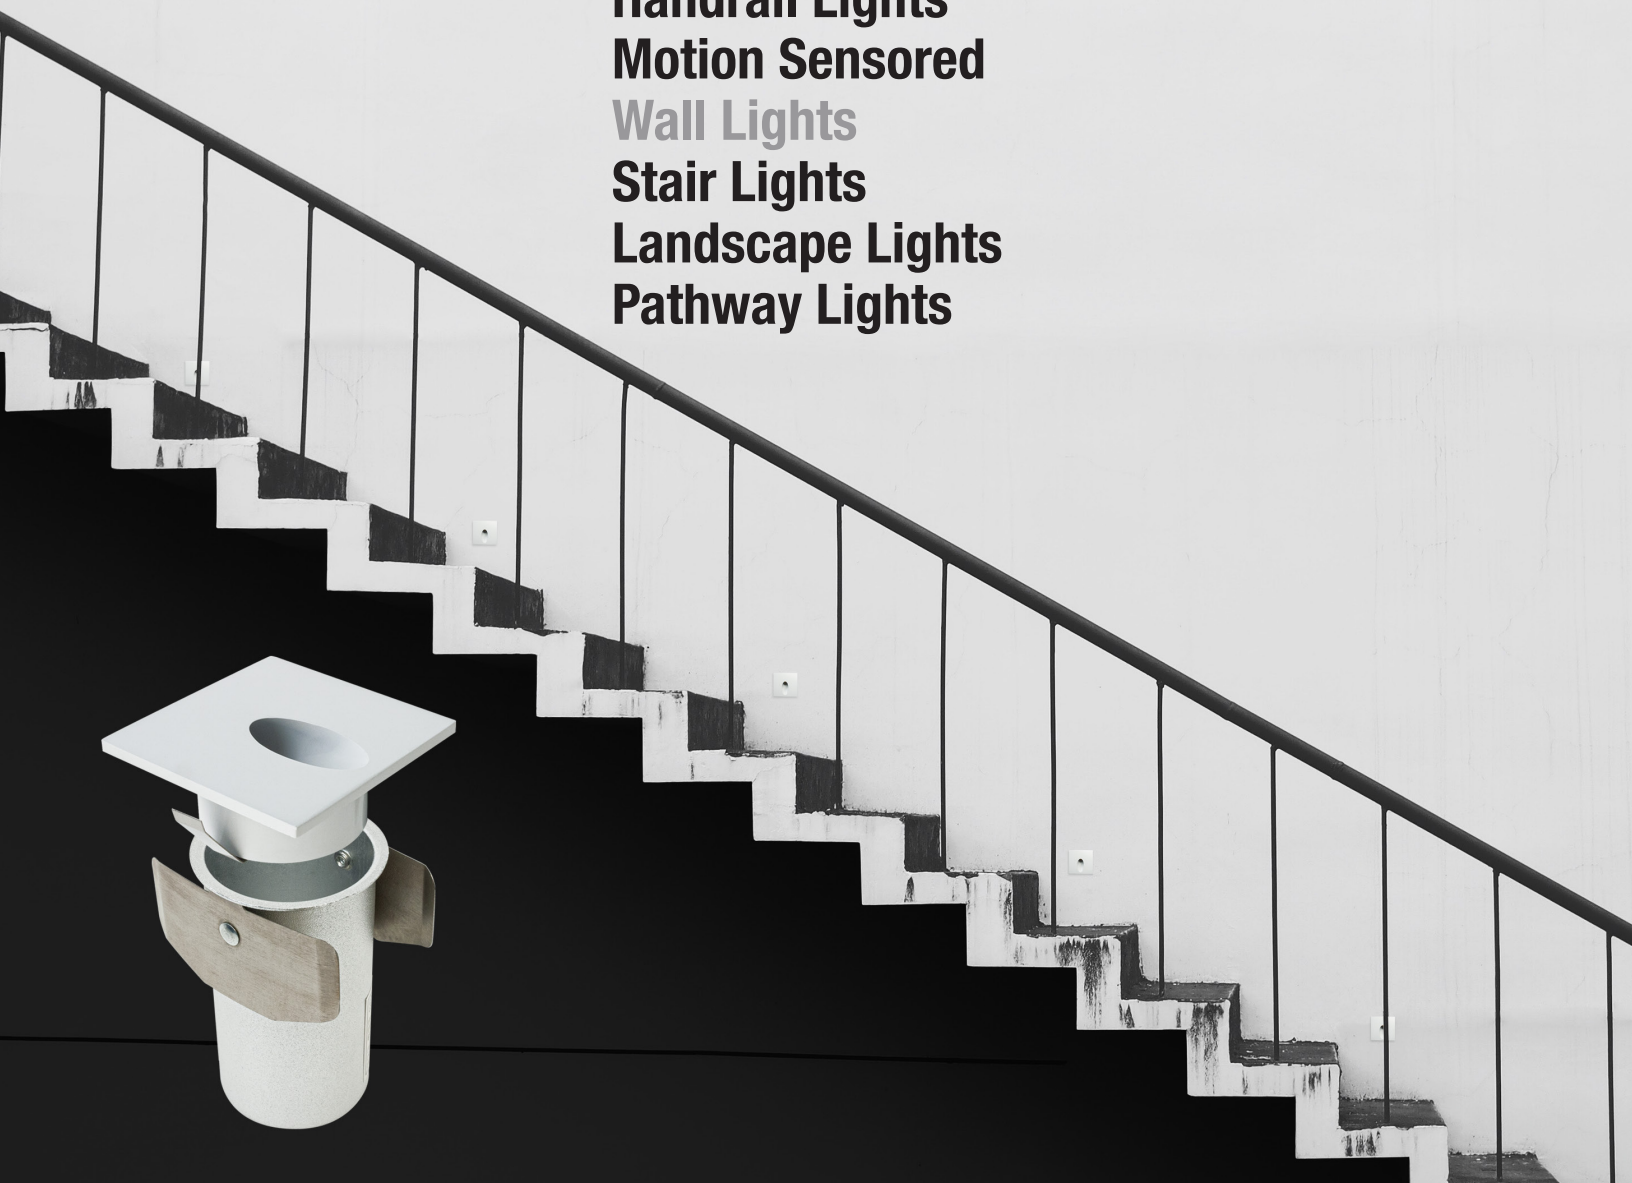

**PRODUCT
CATALOG
2024**

VEROBOARD®

CANADIAN-BASED LIGHTING MANUFACTURER

STEP, WALL & OUTDOOR LIGHTS

Retaining Lights
Handrail Lights
Motion Sensored
Wall Lights
Stair Lights
Landscape Lights
Pathway Lights

Veroboards' fashionable and practical LED step/wall lights illuminate your stairways or pathways with ample luminance for a safer outdoor experience. The step/wall lights are protected against wet locations and are rated for 50,000 hours of life.

VEROBOARD STEP/WALL LIGHTS

Square LED Wall Light

Model No.:	VBD-SQ25-1W-3K-BN
Voltage:	12V DC
Wattage:	1W
Color Temperature:	3000K (Warm White)
Brightness:	80~100 Lumens
Light Source:	1x1W LED
Dimmable:	Yes 
IP Rating:	IP20 (Indoor rated)

Engine Dimensions:
 Length: 50mm (1.97")
 Width: 50mm (1.97")
 Depth: 20mm (0.8")

3000K
12V
1 Watt

BRUSHED NICKEL

SKU: 666561425319

Square LED Wall Light

Model No.:	VBD-SQ25-1W-3K-WH
Voltage:	12V DC
Wattage:	1W
Color Temperature:	3000K (Warm White)
Brightness:	80~100 Lumens
Light Source:	1x1W LED
Dimmable:	Yes 
IP Rating:	IP20 (Indoor rated)