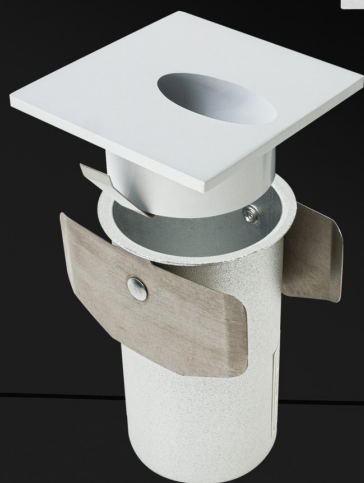

**PRODUCT
CATALOG
2024**

VEROBOARD®

CANADIAN-BASED LIGHTING MANUFACTURER

STEP, WALL & OUTDOOR LIGHTS

Retaining Lights
Handrail Lights
Motion Sensored
Wall Lights
Stair Lights
Landscape Lights
Pathway Lights