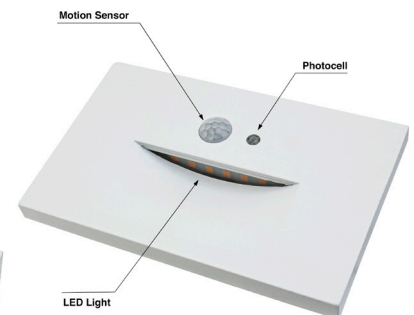

Photocell LED Step Light with Motion Sensor

Model No.:	LSD033KWH
Voltage:	120V AC
Wattage:	3W
Incandescent Equivalent:	25W
Color Temperature:	3000K (Warm White)
Brightness:	100 Lumens
Dimmable:	No
Rendering Index:	CRI>90
LED Type:	Integrated LED
Available Face Plate Colors:	Matte Black and White
Outer Dimensions:	120 x 76 x 27mm x (4.75 x 3 x 1.06")
IP Rating:	IP65 (Wet Locations)

3W = 25W
Uses only 3W of LED
power 25W Incandescent Equivalent