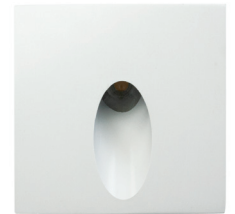

VEROBOARD STEP/WALL LIGHTS

Square LED Wall Light

Model No.:	VBD-SQ25-1W-3K-BN
Voltage:	12V DC
Wattage:	1W
Color Temperature:	3000K (Warm White)
Brightness:	80~100 Lumens
Light Source:	1x1W LED
Dimmable:	Yes 
IP Rating:	IP20 (Indoor rated)

Engine Dimensions:
 Length: 50mm (1.97")
 Width: 50mm (1.97")
 Depth: 20mm (0.8")

3000K
12V
1 Watt

BRUSHED NICKEL

SKU: 666561425319

Square LED Wall Light

Model No.:	VBD-SQ25-1W-3K-WH
Voltage:	12V DC
Wattage:	1W
Color Temperature:	3000K (Warm White)
Brightness:	80~100 Lumens
Light Source:	1x1W LED
Dimmable:	Yes 
IP Rating:	IP20 (Indoor rated)

Engine Dimensions:
 Length: 50mm (1.97")
 Width: 50mm (1.97")
 Depth: 20mm (0.8")

3000K
12V
1 Watt

WHITE

SKU: 666561425333

Square LED Wall Light

Model No.:	VBD-SQ25-1W-3K-BK
Voltage:	12V DC
Wattage:	1W
Color Temperature:	3000K (Warm White)
Brightness:	80~100 Lumens
Light Source:	1x1W LED
Dimmable:	Yes 
IP Rating:	IP20 (Indoor rated)

Engine Dimensions:
 Length: 50mm (1.97")
 Width: 50mm (1.97")
 Depth: 20mm (0.8")

3000K
12V
1 Watt

BLACK

SKU: 666561425340

Square LED Wall Light

Model No.:	VBD-SQ25-1W-3K-DB
Voltage:	12V DC
Wattage:	1W
Color Temperature:	3000K (Warm White)
Brightness:	80~100 Lumens
Light Source:	1x1W LED
Dimmable:	Yes 
IP Rating:	IP20 (Indoor rated)