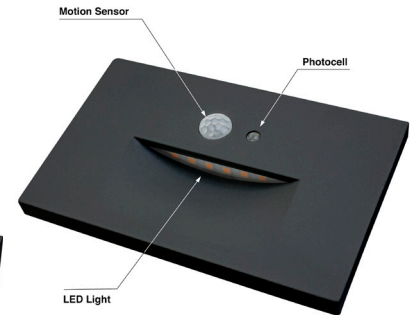

VEROBOARD STEP/WALL LIGHTS

Photocell LED Step Light with Motion Sensor

Model No.:	LSD033KBK
Voltage:	120V AC
Wattage:	3W
Incandescent Equivalent:	25W
Color Temperature:	3000K (Warm White)
Brightness:	100 Lumens
Dimmable:	No
Rendering Index:	CRI>90
LED Type:	Integrated LED
Available Face Plate Colors:	Matte Black and White
Outer Dimensions:	120 x 76 x 27mm x (4.75 x 3 x 1.06")
IP Rating:	IP65 (Wet Locations)

3W = 25W
Uses only 3W of LED
power 25W Incandescent Equivalent