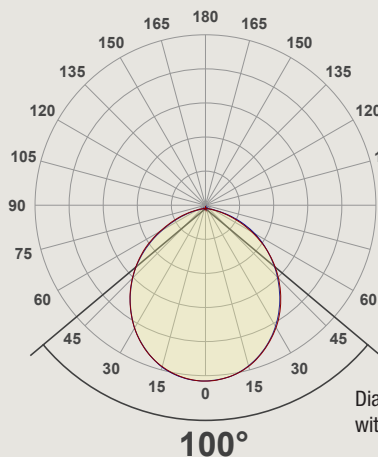

Diagram showing beam angle with Frosted Glass installed.

**12V DC**  
**5 Watt**