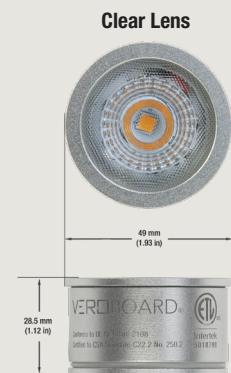

VEROBOARD MTR LED FIXTURES

There are a variety of TR4 and TR5 LED light engines available, which can be paired with more than 50 different light fixture trims. These light engines come in six different color temperatures, as well as RGB, giving you plenty of options to choose from.

Light Engine Models (Sold Separately)

COLOR TEMPERATURE	DIFFUSER TYPE	MODEL	SKU
2400K	Frosted Glass (FG)	VBD-TR5-W-FG-24K	666561428518
	Clear Lens (L)	VBD-TR5-W-L-24K	666561428464
2700K	Frosted Glass (FG)	VBD-TR5-W-FG-27K	666561428525
	Clear Lens (L)	VBD-TR5-W-L-27K	666561428471
3000K	Frosted Glass (FG)	VBD-TR5-W-FG-30K	666561428532
	Clear Lens (L)	VBD-TR5-W-L-30K	666561428488
3500K	Frosted Glass (FG)	VBD-TR5-W-FG-35K	666561428549
	Clear Lens (L)	VBD-TR5-W-L-35K	666561428495
4000K	Frosted Glass (FG)	VBD-TR5-W-FG-40K	666561428556
	Clear Lens (L)	VBD-TR5-W-L-40K	666561428501
5000K	Frosted Glass (FG)	VBD-TR5-W-FG-50K	666561429997
	Clear Lens (L)	VBD-TR5-W-L-50K	666561429980
RGBW	Frosted Glass (FG)	VBD-TR4-FG-RGBW	666561428457