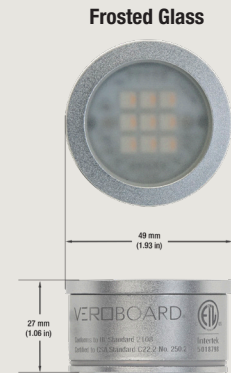

VEROBOARD MTR LED FIXTURES

There are a variety of TR4 and TR5 LED light engines available, which can be paired with more than 50 different light fixture trims. These light engines come in six different color temperatures, as well as RGB, giving you plenty of options to choose from.

Light Engine Models (Sold Separately)

COLOR TEMPERATURE	DIFFUSER TYPE	MODEL	SKU
2400K	Frosted Glass (FG)	VBD-TR5-W-FG-24K	666561428518
	Clear Lens (L)	VBD-TR5-W-L-24K	666561428464
2700K	Frosted Glass (FG)	VBD-TR5-W-FG-27K	666561428525
	Clear Lens (L)	VBD-TR5-W-L-27K	666561428471
3000K	Frosted Glass (FG)	VBD-TR5-W-FG-30K	666561428532
	Clear Lens (L)	VBD-TR5-W-L-30K	666561428488
3500K	Frosted Glass (FG)	VBD-TR5-W-FG-35K	666561428549
	Clear Lens (L)	VBD-TR5-W-L-35K	666561428495
4000K	Frosted Glass (FG)	VBD-TR5-W-FG-40K	666561428556
	Clear Lens (L)	VBD-TR5-W-L-40K	666561428501
5000K	Frosted Glass (FG)	VBD-TR5-W-FG-50K	666561429997
	Clear Lens (L)	VBD-TR5-W-L-50K	666561429980
RGBW	Frosted Glass (FG)	VBD-TR4-FG-RGBW	666561428457