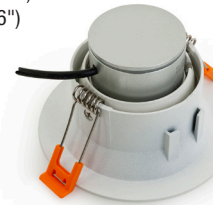

VBD-MTR-88W

Model No.:	VBD-MTR-88W
Trim Color:	White
Trim Material:	Aluminum
Slot Adjustability:	Adjustable
Light Source:	VBD-TR Module Series
Dimensions:	Ø 106mm (4.17")
Cut Size:	Ø 83mm (3.25")
Depth:	43.66mm (1.72")

Engine Dimensions:
Diameter: 49mm (1.93")
Depth: 28.5mm (1.06")