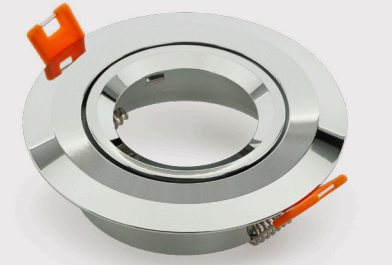

VBD-MTR-6C

Model No.:	VBD-MTR-6C
Trim Color:	Polished Chrome
Trim Material:	Aluminum
Slot Adjustability:	Adjustable
Light Source:	VBD-TR Module Series
Dimensions:	Ø 97.60mm (3.84")
Cut Size:	Ø 75mm (3")
Depth:	23mm (0.9")

Engine Dimensions:
Diameter: 49mm (1.93")
Depth: 28.5mm (1.06")