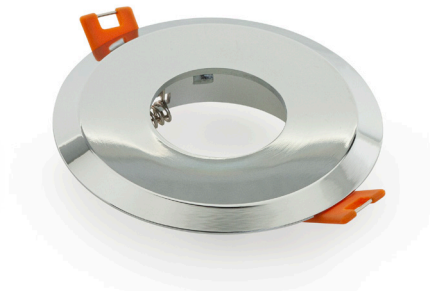

VBD-MTR-7C

Model No.:	VBD-MTR-7C
Trim Color:	Polished Chrome
Trim Material:	Aluminum
Slot Adjustability:	None
Light Source:	VBD-TR Module Series
Dimensions:	Ø 97.60mm (3.84")
Cut Size:	Ø 65mm (2.5")
Depth:	16.59mm (0.65")

Engine Dimensions:
Diameter: 49mm (1.93")
Depth: 28.5mm (1.06")