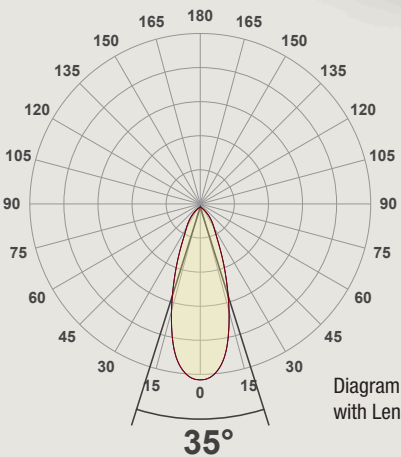

Diagram showing beam angle with Lens installed.