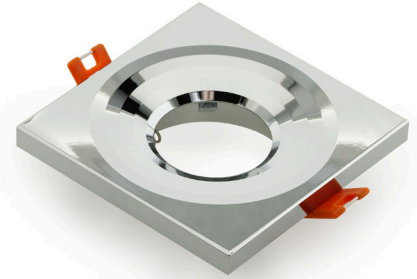

VEROBOARD MTR LED FIXTURES

SKU: 666561407124

VBD-MTR-1C

Model No.:	VBD-MTR-1C
Trim Color:	Polished Chrome
Trim Material:	Aluminum
Slot Adjustability:	None
Light Source:	VBD-TR Module Series
Dimensions:	94mm x 94mm (3.7" x 3.7")
Cut Size:	Ø 64.77mm (2.5")
Depth:	19.95mm (0.78")

Engine Dimensions:
Diameter: 49mm (1.93")
Depth: 28.5mm (1.06")