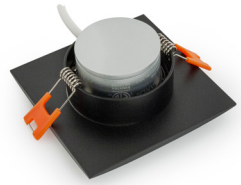

VBD-MTR-12B

Model No.:	VBD-MTR-12B
Trim Color:	Black
Trim Material:	Aluminum
Slot Adjustability:	None
Light Source:	VBD-TR Module Series
Dimensions:	95mm x 95mm (3.75" x 3.75")
Cut Size:	Ø 65.4mm (2.5")
Depth:	22.25mm (0.87")

Engine Dimensions:
Diameter: 49mm (1.93")
Depth: 28.5mm (1.06")