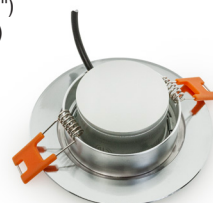

VBD-MTR-7C

Model No.:	VBD-MTR-7C
Trim Color:	Polished Chrome
Trim Material:	Aluminum
Slot Adjustability:	None
Light Source:	VBD-TR Module Series
Dimensions:	Ø 97.60mm (3.84")
Cut Size:	Ø 65mm (2.5")
Depth:	16.59mm (0.65")

Engine Dimensions:
Diameter: 49mm (1.93")
Depth: 28.5mm (1.06")