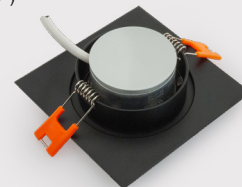

VBD-MTR-9B

Model No.:	VBD-MTR-9B
Trim Color:	Black
Trim Material:	Aluminum
Slot Adjustability:	None
Light Source:	VBD-TR Module Series
Dimensions:	94.12mm x 94.12mm (3.7" x 3.7")
Cut Size:	Ø 65mm (2.5")
Depth:	16.87mm (0.66")

Engine Dimensions:
Diameter: 49mm (1.93")
Depth: 28.5mm (1.06")