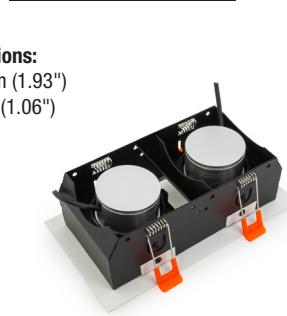

VBD-MTR-74T

Model No.:	VBD-MTR-74T
Trim Color:	White
Trim Material:	Aluminum
Slot Adjustability:	Adjustable
Light Source:	VBD-TR Module Series
Dimensions:	181mm x 181mm (7.12" x 7.12")
Cut Size:	155.58mm x 82mm (6.12" x 3.23")
Depth:	52.80 mm (2.08")

Engine Dimensions:
Diameter: 49mm (1.93")
Depth: 28.5mm (1.06")