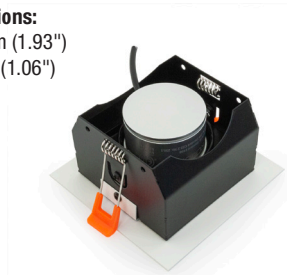

SKU: 666561413668

VBD-MTR-76T

Model No.:	VBD-MTR-76T
Trim Color:	White
Trim Material:	Aluminum
Slot Adjustability:	Adjustable
Light Source:	VBD-TR Module Series
Dimensions:	102.4mm x 102.4mm (4" x 4")
Cut Size:	Ø 83.9mm (3.5")
Depth:	53.27mm (2.1")

Engine Dimensions:
Diameter: 49mm (1.93")
Depth: 28.5mm (1.06")