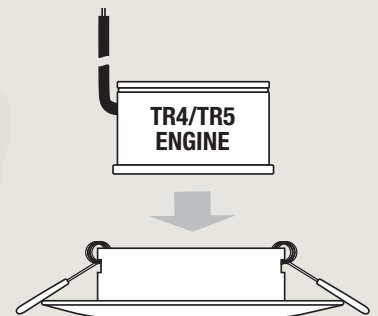

You can choose from four different rim colors - Silver, Gold, Black, and White - to ensure that the MTR LED engine matches perfectly with your fixtures.

LIGHT FIXTURE TRIM