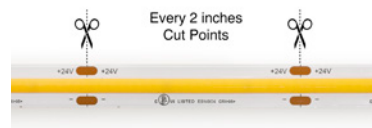

VBDFS-COB480W3-5000-24S

Input Voltage: 24V DC
Power: 9W/m (3W/ft)
Color: Daylight 5000K
LED Qty: 480 LED per meter
Brightness: 765 Lm/m (233 Lm/ft)
Ra: CRI>95+
Dimmable: Yes
IP Rating: IP20 (Indoor use only)

480
LED/m

Dimensions
Length: 5m (16.4')
Width: 10mm (0.4")