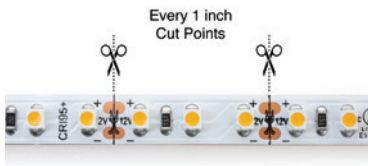

VEROBOARD LED STRIPS

VBDFS-3528-2700-120-12-NS

Input Voltage:	12V DC
Power:	9W/m (3W/ft)
Color:	Soft White 2700K
LED Qty:	120 LED per meter
Brightness:	840-960 Lm/m (258-292 Lm/ft)
Life Span:	50,000 hrs
Dimmable:	Yes
Ra:	CRI>95
IP Rating:	IP20 (Indoor use only)

120
LED/m

Dimensions

Length: 10m (32.8')
Width: 8mm (0.31")