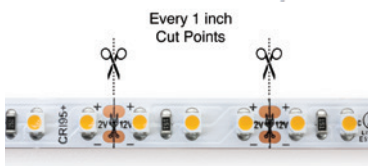

Dimensions

Length: 10m (32.8')
Width: 8mm (0.31")