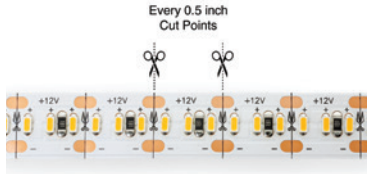

Dimensions
Length: 5m (16.4')
Width: 12mm (0.47")