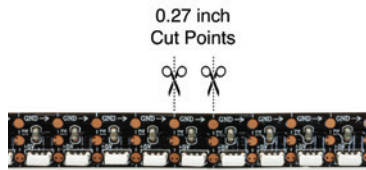

VBDFS-315-Green-120-12-NS

Input Voltage:	12V DC
Power:	9W/m (3W/ft)
Color:	Green
LED Qty:	120 LED per meter
Brightness:	1080-1320 Lm/m (329-402 Lm/ft)
Life Span:	50,000 hrs
Dimmable:	Yes
IP Rating:	IP20 (Indoor use only)

120
LED/m

Dimensions
Length: 5m (16.4')
Width: 10mm (0.4")

GREEN

SKU: 666561423841

VBDFS-5050-RGBd-30-12-NS

Input Voltage:	12V DC
Power:	6W/m (1.8W/ft)
Color:	RGB
LED Qty:	30 LED per meter
Brightness:	750 Lm/m (228 Lm/ft)
Life Span:	50,000 hrs
Dimmable:	Yes
IP Rating:	IP20 (Indoor use only)

30
LED/m

DIGITAL

Dimensions
Length: 3m (9.8')
Width: 12mm (0.47")

RGB

SKU: 666561428419

VBDFS-4020-RGB-90-5-NS

Input Voltage:	5V DC
Power:	9W/m (3W/ft)
Color:	RGB (SK6812)
LED Qty:	90 LED per meter
IC Driver:	V6842 (Built-in)
Life Span:	50,000 hrs
Dimmable:	Yes
IP Rating:	IP20 (Indoor use only)

90
LED/m

DIGITAL

Dimensions
Length: 5m (16.4')
Width: 8mm (0.31")

RGB

SKU: 666561425418

VBDFS-4020-RGB-144-5-NS

Input Voltage:	5V DC
Power:	14.4W/m (4.5W/ft)
Color:	RGB (SK6812)
LED Qty:	144 LED per meter
IC Driver:	V6842 (Built-in)
Life Span:	50,000 hrs
Dimmable:	Yes
IP Rating:	IP20 (Indoor use only)

144
LED/m

DIGITAL

Dimensions
Length: 2,000mm (6.5')
Width: 10mm (0.4")

RGB

SKU: 666561425661

Addressable Side Emitting Digital RGB LED Strip

Addressable Side Emitting Digital RGB LED Strip