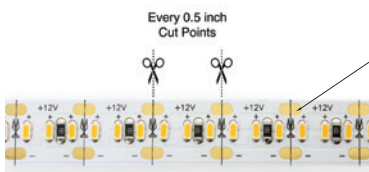

VBDFS-3014-2700-240-12-NS

Input Voltage:	12V DC
Power:	22W/m (7W/ft)
Color:	Soft White 2700K
LED Qty:	240 LED per meter
Brightness:	2400-2880 Lm/m (727-873 Lm/ft)
Life Span:	50,000 hrs
Dimmable:	Yes
Ra:	CRI>95
IP Rating:	IP20 (Indoor use only)

240
LED/m

Dimensions
Length: 5m (16.4')
Width: 12mm (0.47")