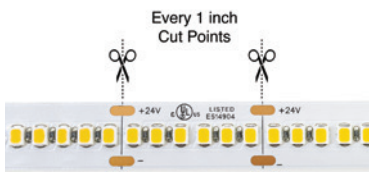

VBDFS-2835-6000-240-24-NS

Input Voltage:	24V DC
Power:	28.8W/m (9W/ft)
Color:	Cool White 6000K-1
LED Qty:	240 LED per meter
Brightness:	4800-5280 Lm/m (1463-1609 Lm/ft)
Life Span:	50,000 hrs
Dimmable:	Yes
Ra:	CRI>95
IP Rating:	IP20 (Indoor use only)

240
LED/m

Dimensions
Length: 5m (16.4')
Width: 12mm (0.47")