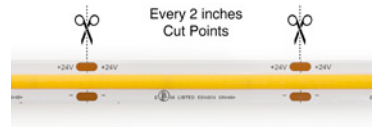

VBDFS-COB480W2-4000-24S

Input Voltage: 24V DC
Power: 6W/m (2W/ft)
Color: Natural White 4000K
LED Qty: 480 LED per meter
Brightness: 510 Lm/m (155 Lm/ft)
Ra: CRI>95+
Dimmable: Yes
IP Rating: IP20 (Indoor use only)

480
LED/m

Dimensions
Length: 5m (16.4')
Width: 10mm (0.4")