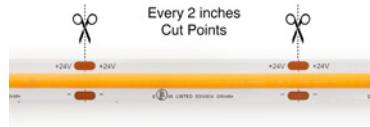

VBDFS-COB480W2-2700-24S

Input Voltage: 24V DC
Power: 6W/m (2W/ft)
Color: Soft White 2700K
LED Qty: 480 LED per meter
Brightness: 510Lm/m (155 Lm/ft)
Ra: CRI>95+
Dimmable: Yes
IP Rating: IP20 (Indoor use only)

480
LED/m

Dimensions
Length: 5m (16.4')
Width: 10mm (0.4")