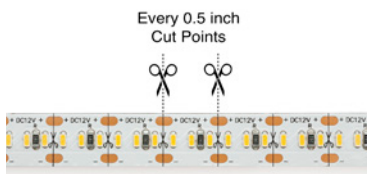

Dimensions
Length: 5m (16.4')
Width: 12mm (0.47")