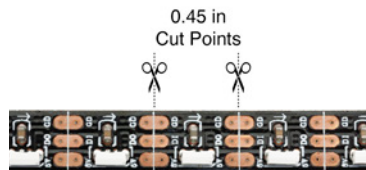

VBDFS-315-Green-120-12-NS

Input Voltage:	12V DC
Power:	9W/m (3W/ft)
Color:	Green
LED Qty:	120 LED per meter
Brightness:	1080-1320 Lm/m (329-402 Lm/ft)
Life Span:	50,000 hrs
Dimmable:	Yes
IP Rating:	IP20 (Indoor use only)

120
LED/m

Dimensions
Length: 5m (16.4')
Width: 10mm (0.4")

GREEN

SKU: 666561423841

VBDFS-5050-RGBd-30-12-NS

Input Voltage:	12V DC
Power:	6W/m (1.8W/ft)
Color:	RGB
LED Qty:	30 LED per meter
Brightness:	750 Lm/m (228 Lm/ft)
Life Span:	50,000 hrs
Dimmable:	Yes
IP Rating:	IP20 (Indoor use only)

30
LED/m

DIGITAL

Dimensions
Length: 3m (9.8')
Width: 12mm (0.47")

RGB

SKU: 666561428419

VBDFS-4020-RGB-90-5-NS

Input Voltage:	5V DC
Power:	9W/m (3W/ft)
Color:	RGB (SK6812)
LED Qty:	90 LED per meter
IC Driver:	V6842 (Built-in)
Life Span:	50,000 hrs
Dimmable:	Yes
IP Rating:	IP20 (Indoor use only)

90
LED/m

DIGITAL

Dimensions
Length: 5m (16.4')
Width: 8mm (0.31")

RGB

SKU: 666561425418

VBDFS-4020-RGB-144-5-NS

Input Voltage:	5V DC
Power:	14.4W/m (4.5W/ft)
Color:	RGB (SK6812)
LED Qty:	144 LED per meter
IC Driver:	V6842 (Built-in)
Life Span:	50,000 hrs
Dimmable:	Yes
IP Rating:	IP20 (Indoor use only)

144
LED/m

DIGITAL

Dimensions
Length: 2,000mm (6.5')
Width: 10mm (0.4")

RGB

SKU: 666561425661

Addressable Side Emitting Digital RGB LED Strip

Addressable Side Emitting Digital RGB LED Strip