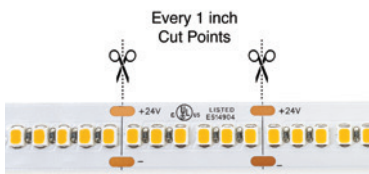

Dimensions

Length: 5m (16.4')
Width: 12mm (0.47")