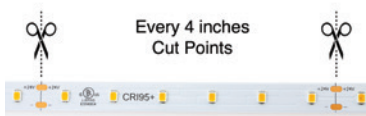

Dimensions
Length: 20m (65.6')
Width: 10mm (0.395")