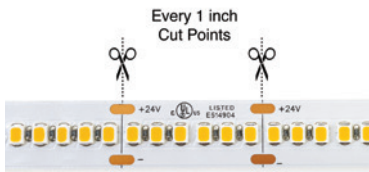

Dimensions

Length: 5m (16.4')
Width: 12mm (0.47")