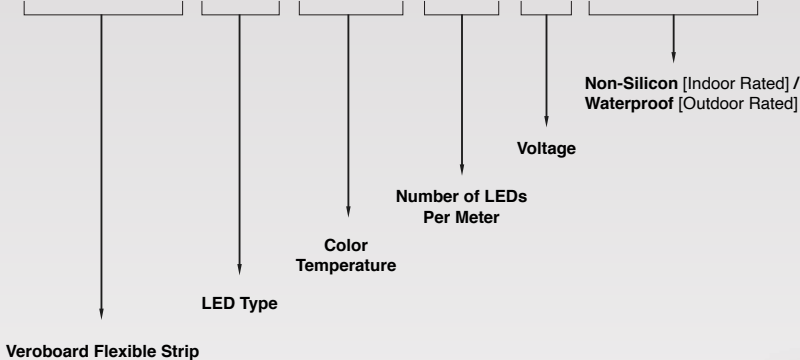

VEROBOARD'S LED Strip Light Models Breakdown

VBDFS-315-3000-120-12-NS / WP