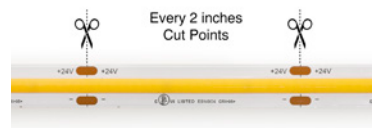

VBDFS-COB480W2-5000-24S

Input Voltage: 24V DC
Power: 6W/m (2W/ft)
Color: Daylight 5000K
LED Qty: 480 LED per meter
Brightness: 510 Lm/m (155 Lm/ft)
Ra: CRI>95+
Dimmable: Yes
IP Rating: IP20 (Indoor use only)

480
LED/m

Dimensions
Length: 5m (16.4')
Width: 10mm (0.4")