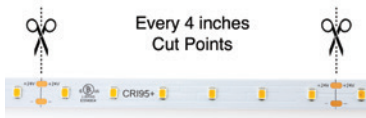

Dimensions
Length: 20m (65.6')
Width: 10mm (0.395")