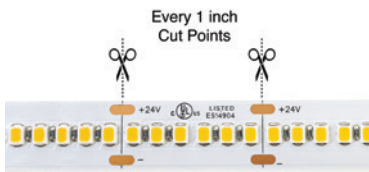

VBDFS-2835-5000-240-24-NS

Input Voltage:	24V DC
Power:	28.8W/m (9W/ft)
Color:	Daylight 5000K-1
LED Qty:	240 LED per meter
Brightness:	4800-5280 Lm/m (1463-1609 Lm/ft)
Life Span:	50,000 hrs
Dimmable:	Yes
Ra:	CRI>95
IP Rating:	IP20 (Indoor use only)

240
LED/m

Dimensions
Length: 5m (16.4')
Width: 12mm (0.47")