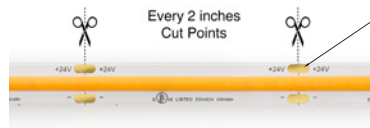

VBDFS-COB480W2-3000-24S

Input Voltage: 24V DC
Power: 6W/m (2W/ft)
Color: Warm White 3000K
LED Qty: 480 LED per meter
Brightness: 510 Lm/m (155 Lm/ft)
Ra: CRI>95+
Dimmable: Yes
IP Rating: IP20 (Indoor use only)

480
LED/m

Dimensions
Length: 5m (16.4')
Width: 10mm (0.4")