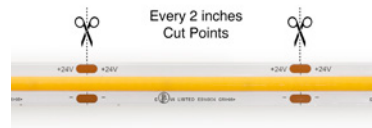

VBDFS-COB480W3-4000-24S

Input Voltage: 24V DC
Power: 9W/m (3W/ft)
Color: Natural White 4000K
LED Qty: 480 LED per meter
Brightness: 765 Lm/m (233 Lm/ft)
Ra: CRI>95+
Dimmable: Yes
IP Rating: IP20 (Indoor use only)

480
LED/m

Dimensions
Length: 5m (16.4')
Width: 10mm (0.4")