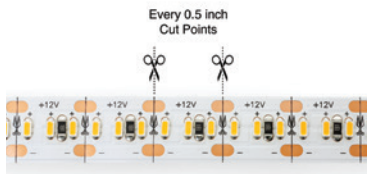

Dimensions
Length: 5m (16.4')
Width: 12mm (0.47")