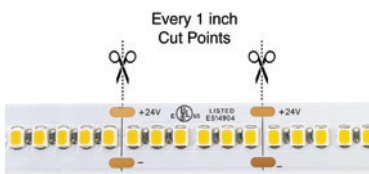

Dimensions

Length: 5m (16.4')
Width: 12mm (0.47")