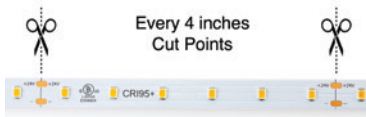

Dimensions
Length: 20m (65.6')
Width: 10mm (0.395")