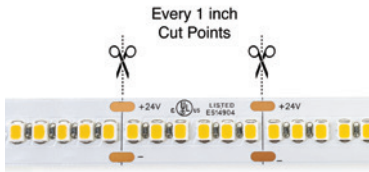

VEROBOARD LED STRIPS

VBDFS-2835-4000-240-24-NS

Input Voltage:	24V DC
Power:	28.8W/m (9W/ft)
Color:	Natural White 4000K-2
LED Qty:	240 LED per meter
Brightness:	4800-5280 Lm/m (1463-1609 Lm/ft)
Life Span:	50,000 hrs
Dimmable:	Yes
Ra:	CRI>95
IP Rating:	IP20 (Indoor use only)

240
LED/m

Dimensions
Length: 5m (16.4')
Width: 12mm (0.47")