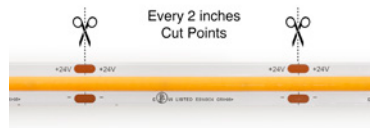

VBDFS-COB480W3-3000-24S

Input Voltage: 24V DC
Power: 9W/m (3W/ft)
Color: Warm White 3000K
LED Qty: 480 LED per meter
Brightness: 765 Lm/m (233 Lm/ft)
Ra: CRI>95+
Dimmable: Yes
IP Rating: IP20 (Indoor use only)

480
LED/m

Dimensions
Length: 5m (16.4')
Width: 10mm (0.4")