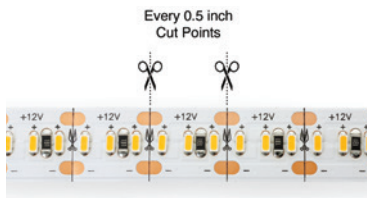

Dimensions
Length: 5m (16.4')
Width: 12mm (0.47")