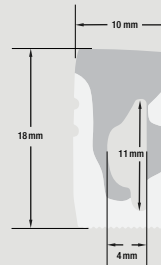

ACCESSORIES (Sold Separately)

1. 1 pair of Endcaps **VBD-EN1018-W**
   SKU: 666561433048
2. 10 Mounting Clips **VBD-CLN1018-MC**
   SKU: 666561433079
3. Flexible Clips (1M) **VBD-CLN1018-FC**
   SKU: 666561433055
4. Linear Mounting (1M) **VBD-CLN1018-LI**
   SKU: 666561433062