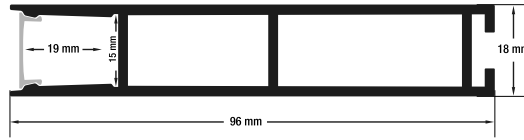

SKU: 666561428594

VBD-CH-H3

Material:	Anodized Aluminum
Colour:	Black
Diffuser Type:	Frosted White
Diffuser Material:	Polycarbonate (PC)
LED Strip Type:	Side Emitting LED
Installation:	Hanging or Suspended using Aircraft Cable (Sold Separately) VBD-AIRC-6F-NR
Incl. Accessories:	Endcaps (1 Pair)

ACCESSORIES (Sold Separately)

- 1 pair of Endcaps **VBD-ENCH-H3** SKU: 666561430122
- 1 pair of Suspension Kit (6.5ft) SKU: 666561430016