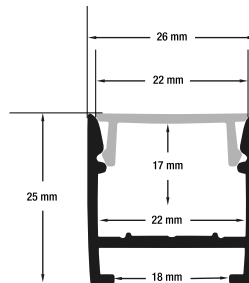

VBD-CH-RH2

Material:	Anodized Aluminum
Colour:	Black
Diffuser Type:	Frosted White
Diffuser Material:	Polycarbonate (PC)
Installation:	Hanging or Suspended using Aircraft Cable
Incl. Accessories:	Joiners, Suspension Kit