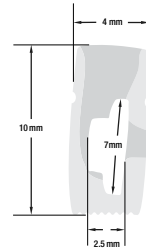

ACCESSORIES (Sold Separately)

1. 1 pair of Endcaps **VBD-EN0410-W**
   SKU: 666561432607
2. 10 Mounting Clips **VBD-CLN0410-MC**
   SKU: 666561432591
3. Flexible Clips (1M) **VBD-CLN0410-FC**
   SKU: 666561432577
4. Linear Mounting (1M) **VBD-CLN0410-LI**
   SKU: 666561432584