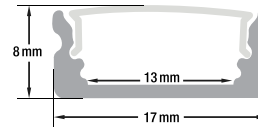

VBD-CH-S5

SKU: 666561423292

Material:	Anodized Aluminum
Colour:	Silver Grey
Diffuser Type:	Frosted White (Included) PC Clear Cover (Sold Separately)
Diffuser Material:	Polycarbonate (PC)
LED Strip Width:	Up to 12mm
Installation:	Surface Mount, Recessed, Flush Mount
Incl. Accessories:	Endcaps (1 Pair)

ACCESSORIES (Sold Separately)

- 4 pairs of Endcaps **VBD-ENCH-S5**
  SKU: 666561426774
- 6 pcs of Mounting Clips **VBD-CLCH-S5**
  SKU: 666564127191
- 2 pcs of Adjustable Bracket **VBD-BR-S4S5**
  SKU: 666561427450