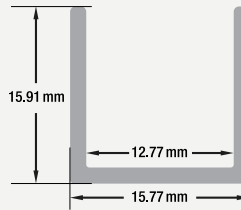

VBD-CH-U2

Material:	Anodized Aluminum
Colour:	Silver Grey
Diffuser Type:	No Diffuser
LED Strip Width:	Up to 12mm
Application:	U Channel for LED Strip Lights
Installation:	Surface Mount