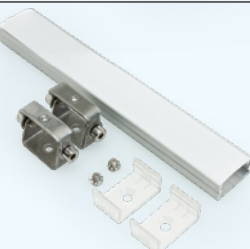

VEROBOARD LED CHANNELS

VBD-CH-RS5B (Black)

SKU: 666561428648

Material:	Anodized Aluminum
Colour:	Black
Diffuser Type:	Frosted Black
Diffuser Material:	Polycarbonate (PC)
LED Strip Width:	Up to 12mm
Installation:	Surface Mount, Recessed, Flush Mount
Incl. Accessories:	Endcaps (1 Pair)

ACCESSORIES (Sold Separately)

4 pairs of Endcaps **VBD-ENCH-RS5B**
SKU: 666561428648
6 pcs of Mounting Clips **VBD-CLCH-S55**
SKU: 666561430092

- Available in 2.4m (94.4"), and 3m (118")
- Full 3-meter (118") lengths are limited to delivery within BC ONLY.

VBD-CH-S2

SKU: 666561423254

Material:	Anodized Aluminum
Colour:	Silver Grey
Diffuser Type:	Frosted White
Diffuser Material:	Polycarbonate (PC)
LED Strip Width:	Up to 12mm
Installation:	Surface Mount
Incl. Accessories:	Endcaps (1 Pair)

ACCESSORIES (Sold Separately)

2 pairs of Endcaps **VBD-ENCH-S2**
SKU: 666561426637

- Available in 2m (78.7")

Adjustable Mounting Bracket

MODEL: VBD-BR-UNVS

This mounting bracket is made for the R1, S5 and S6 aluminum LED strip channel series.