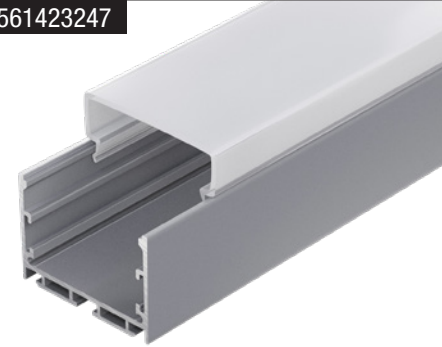

ACCESSORIES (Sold Separately)

- 1 pair of Endcaps **VBD-ENCH-S1**
  SKU: 666561426743
- 4 pcs of Mounting Clips **VBD-CLCH-S1**
  SKU: 666561429164
- 4 pcs Mounting Bracket **VBD-SCLCH-S1**
  SKU: 666561427436
- 1 pair of Suspension Kit (6.5ft)
  SKU: 666561426620

- Available in 2m (78.7")

SKU: 666561423261

VBD-CH-S3

Material:	Anodized Aluminum
Colour:	Silver Grey
Diffuser Type:	3 Frosted White
Diffuser Material:	Polycarbonate (PC)
LED Strip Width:	Up to 12mm
Installation:	Surface Mount, Recessed, Flush Mount
Incl. Accessories:	Endcaps (1 Pair)