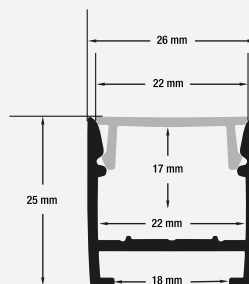

VBD-CH-RH3

Material:	Anodized Aluminum
Colour:	Black
Diffuser Type:	Frosted White
Diffuser Material:	Polycarbonate (PC)
Installation:	Hanging or Suspended using Aircraft Cable
Incl. Accessories:	Joiners, Suspension Kit