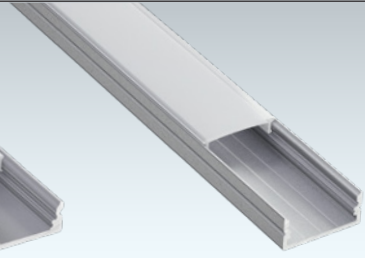

VBD-CH-S5

VBD-CH-S6