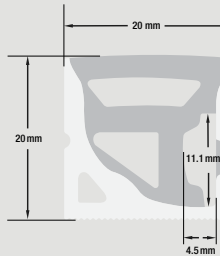

ACCESSORIES (Sold Separately)

1. 1 pair of Endcaps **VBD-EN2020-W**
   SKU: 666561432843
2. 10 Mounting Clips **VBD-CLN-2020-MC**
   SKU: 666561432829
3. Flexible Clips (1M) **VBD-CLN2020-FC**
   SKU: 666561432805
4. Linear Mounting (1M) **VBD-CLN2020-LI**
   SKU: 666561432812