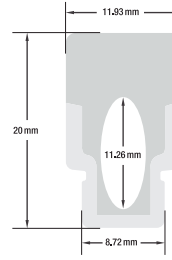

VEROBOARD NEON CHANNELS

SKU: 666561423230

VBD-CH-B2

Material:	PMMA (Flexible)
Colour:	White
Diffuser Type:	Frosted White
Diffuser Material:	PMMA (Flexible)
LED Strip Width:	Up to 10mm
Installation:	Surface Mount
Incl. Accessories:	Endcaps (1 Pair)

ACCESSORIES (Sold Separately)

- 2 pairs of Endcaps **VBD-ENCH-B2**
  SKU: 666561426705
- 6 pcs of Mounting Clips **VBD-CLCH-B2**
  SKU: 666561429041