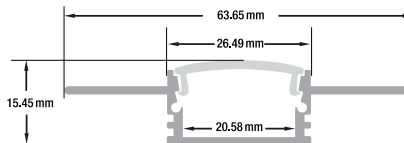

VBD-CH-D5 (Drywall)

Material:	Anodized Aluminum
Colour:	Silver Grey
Diffuser Type:	Frosted White
Diffuser Material:	Polycarbonate (PC)
LED Strip Width:	Up to 20mm
Installation:	Drywall Recessed
Incl. Accessories:	Endcaps (1 Pair)

- Available in 2.4m (94.4"), and 3m (118")
- Full 3-meter (118") lengths are limited to delivery within BC ONLY.

ACCESSORIES (Sold Separately)
1 pair of Endcaps VBD-ENCH-D5
SKU: 666561427122