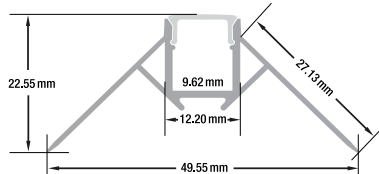

VBD-CH-D3 (Drywall)

Material:	Anodized Aluminum
Colour:	Silver Grey
Diffuser Type:	Frosted White
Diffuser Material:	Polycarbonate (PC)
LED Strip Width:	Up to 8mm
Installation:	Drywall Recessed
Incl. Accessories:	Endcaps (1 Pair)

- Available in 2.4m (94.4"), and 3m (118")
- Full 3-meter (118") lengths are limited to delivery within BC ONLY.

ACCESSORIES (Sold Separately)
1 pair of Endcaps VBD-ENCH-D3
SKU: 666561427108