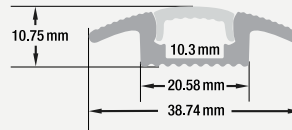

ACCESSORIES (Sold Separately)
2 pairs of Endcaps **VBD-ENCH-W1**
SKU: 666561426859

- Available in 2m (6.5ft), 2.4m (7.8ft), 3m (9.8ft)

SKU: 666561423452

VBD-CH-W2 (Walkway/Floor)

Material:	Anodized Aluminum
Colour:	Silver Grey
Diffuser Type:	Frosted White
Diffuser Material:	Polycarbonate (PC)
LED Strip Width:	Up to 10mm
Application:	The transition of an adjoining floor, lower than carpet
Installation:	Floor Mount