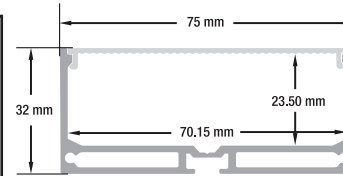

ACCESSORIES (Sold Separately)

- 1 pair of Endcaps **VBD-ENCH-RF8**
  SKU: 666561426897
- 4 pcs of Mounting Clips **VBD-CLCH-RF8**
  SKU: 666561429096
- 1 pair of Suspension Kit (6.5ft)
  SKU: 666561426620

- Available in 2m (78.7"), 2.4m (94.4"), and 3m (118")
- Full 3-meter (118") lengths are limited to delivery within BC ONLY.

SKU: 666561423421

VBD-CH-RF9

Material:	Anodized Aluminum
Colour:	Silver Grey
Diffuser Type:	Frosted White
Diffuser Material:	Polycarbonate (PC)
LED Strip Width:	Up to 10mm
Installation:	Recessed, Flush Mount
Incl. Accessories:	Endcaps (1 Pair)