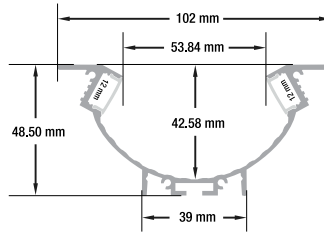

SKU: 666561423636

VBD-CH-WC5

Material:	Anodized Aluminum
Colour:	Silver Grey
Diffuser Type:	Frosted White
Diffuser Material:	Polycarbonate (PC)
LED Strip Width:	Up to 12mm
Installation:	Recessed, Flush Mount, Suspended
Incl. Accessories:	Endcaps (1 Pair)

ACCESSORIES (Sold Separately)

- 1 pair of Endcaps **VBD-ENCH-WC5**
  SKU: 666561426842
- 4 pcs of Mounting Brackets **VBD-CLCH-WC5**
  SKU: 666561429065
- 1 pair of Suspension Kit (6.5ft)
  SKU: 666561426620