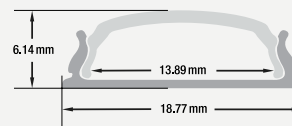

ACCESSORIES (Sold Separately)

4 pairs of Endcaps **VBD-ENCH-B1**
SKU: 666561427016
6 pcs of Mounting Clips **VBD-CLCH-B1**
SKU: 666561429133
1 pair of Adjustable Bracket **VBD-BR-UNVS**
SKU: 666561425821