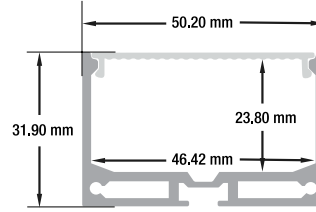

SKU: 666561423391

VBD-CH-RF6

Material:	Anodized Aluminum
Colour:	Silver Grey
Diffuser Type:	Frosted White
Diffuser Material:	Polycarbonate (PC)
LED Strip Width:	Up to 46mm
Installation:	Surface Mount, Recessed, Flush Mount, Suspended
Incl. Accessories:	Endcaps (1 Pair)

ACCESSORIES (Sold Separately)

- 1 pair of Endcaps **VBD-ENCH-RF6**
  SKU: 666561426873
- 4 pcs of Mounting Bracket **VBD-CLCH-RF6**
  SKU: 666561429089
- 1 pair of Suspension Kit (6.5ft)
  SKU: 666561426620

- Available in 2m (78.7"), 2.4m (94.4"), and 3m (118")
- Full 3-meter (118") lengths are limited to delivery within BC ONLY.

SKU: 666561423407

VBD-CH-RF7

Material:	Anodized Aluminum
Colour:	Silver Grey
Diffuser Type:	Frosted White
Diffuser Material:	Polycarbonate (PC)
LED Strip Width:	Up to 58mm
Installation:	Surface Mount, Recessed, Flush Mount
Incl. Accessories:	Endcaps (1 Pair)