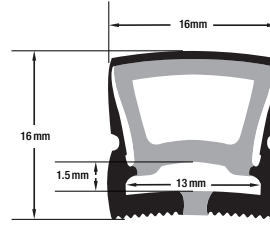

VEROBOARD NEON CHANNELS

VBD-N1616-SF-B

Material:	Silicone
Colour:	Black
Beam Angel:	120°
Diffuser Material:	Silicone
Length:	5m (16.4ft) Max
Width:	16mm (0.62")
Height:	16mm (0.62")

ACCESSORIES (Sold Separately)

1. 1 pair of Endcaps **VBD-EN1616-B**
   SKU: 666561432492
2. 10 Mounting Clips **VBD-CLN1616-MC**
   SKU: 666561432522
3. Flexible Clips (1M) **VBD-CLN1616-FC**
   SKU: 666561432508
4. Linear Mounting (1M) **VBD-CLN1616-LI**
   SKU: 666561432515