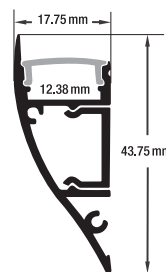

ACCESSORIES (Sold Separately)

2 pairs of Endcaps **VBD-ENCH-M1B**
SKU: 666561431143

• Available in 2.4m (94.4"), and 3m (118")
• Full 3-meter (118") lengths are limited to delivery within BC ONLY.