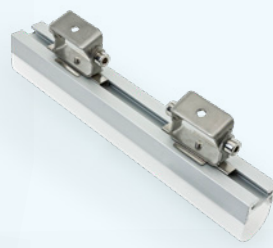

VEROBOARD LED CHANNELS

VBD-CH-RS5B (Black)

SKU: 666561428648

Material:	Anodized Aluminum
Colour:	Black
Diffuser Type:	Frosted Black
Diffuser Material:	Polycarbonate (PC)
LED Strip Width:	Up to 12mm
Installation:	Surface Mount, Recessed, Flush Mount
Incl. Accessories:	Endcaps (1 Pair)

ACCESSORIES (Sold Separately)

4 pairs of Endcaps **VBD-ENCH-RS5B**
SKU: 666561428648
6 pcs of Mounting Clips **VBD-CLCH-S55**
SKU: 666561430092

- Available in 2.4m (94.4"), and 3m (118")
- Full 3-meter (118") lengths are limited to delivery within BC ONLY.

VBD-CH-S2

SKU: 666561423254

Material:	Anodized Aluminum
Colour:	Silver Grey
Diffuser Type:	Frosted White
Diffuser Material:	Polycarbonate (PC)
LED Strip Width:	Up to 12mm
Installation:	Surface Mount
Incl. Accessories:	Endcaps (1 Pair)

ACCESSORIES (Sold Separately)

2 pairs of Endcaps **VBD-ENCH-S2**
SKU: 666561426637

- Available in 2m (78.7")

Adjustable Mounting Bracket

MODEL: VBD-BR-UNVS

This mounting bracket is made for the R1, S5 and S6 aluminum LED strip channel series.