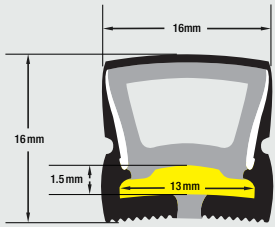

10mm LED Strips designed to be compatible with the following 6 models.

VBD-N1616-SF-B