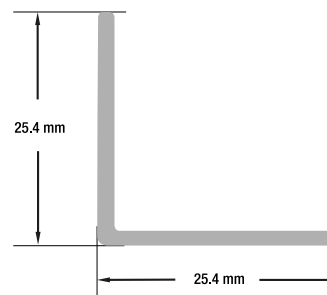

VBD-CH-L3

Material:	Anodized Aluminum
Colour:	Silver Grey
Diffuser Type:	No Diffuser
Application:	L Channel for LED Strip Lights
Installation:	Surface Mount