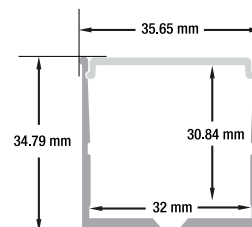

ACCESSORIES (Sold Separately)

1 pair of Endcaps **VBD-ENCH-RF5**
SKU: 666561426866

- Available in 2.4m (94.4"), and 3m (118")
- Full 3-meter (118") lengths are limited to delivery within BC ONLY.