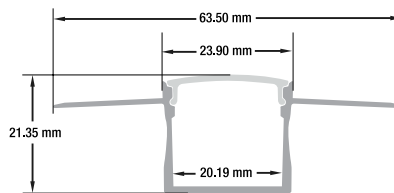

ACCESSORIES (Sold Separately)

1 pair of Endcaps **VBD-ENCH-D8**
SKU: 666561427153