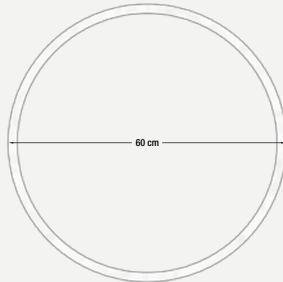

VBD-CH-RH1

Material:	Anodized Aluminum
Colour:	Black
Diffuser Type:	Frosted White
Diffuser Material:	Polycarbonate (PC)
Installation:	Hanging or Suspended using Aircraft Cable
Incl. Accessories:	Joiners, Suspension Kit