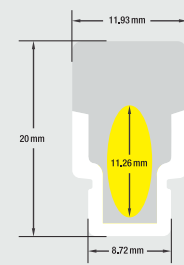

10mm LED Strips designed to be compatible with the following 6 models.

VBD-CH-B2

SOFT WHITE 2700K

10mm

MODEL:
VBDFS-E2835-2700-168-24-NS-10

SKU: 666561433192

NATURAL WHITE 4000K

10mm

MODEL:
VBDFS-E2835-4000-168-24-NS-10

SKU: 666561433222

WARM WHITE 3000K

10mm

MODEL:
VBDFS-E2835-3000-168-24-NS-10

SKU: 666561433208

DAYLIGHT 5000K

10mm

MODEL:
VBDFS-E2835-5000-168-24-NS-10

SKU: 666561433239

MID-WARM WHITE 3500K

10mm

MODEL:
VBDFS-E2835-3500-168-24-NS-10

SKU: 666561433215

RGB+COOL WHITE 6000K

10mm

MODEL:
VBDFS-A5050-RGB60K-84-24-NS-10

SKU: 666561433253

10mm

2700K | 3000K | 3500K | 4000K | 5000K