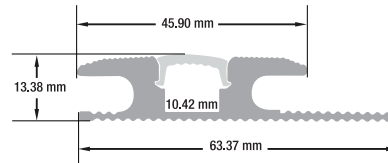

VBD-CH-W3 (Walkway/Floor)

Material:	Anodized Aluminum
Colour:	Silver Grey
Diffuser Type:	Frosted White
Diffuser Material:	Polycarbonate (PC)
LED Strip Width:	Up to 10mm
Application:	The transition of an adjoining floor, lower than carpet
Installation:	Floor Mount