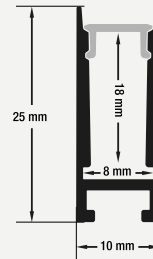

ACCESSORIES (Sold Separately)
 1 pair of Endcaps **VBD-ENCH-H1**
 SKU: 666561430108
 1 pair of Suspension Kit (6.5ft)
 SKU: 66656143009

• Available in 2.4m (94.4"), and 3m (118")
 • Full 3-meter (118") lengths are limited to delivery within BC ONLY.