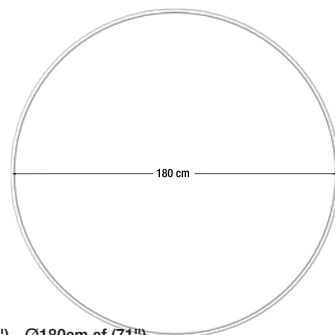

VBD-CH-RH4

Material:	Anodized Aluminum
Colour:	Black
Diffuser Type:	Frosted White
Diffuser Material:	Polycarbonate (PC)
Installation:	Hanging or Suspended using Aircraft Cable
Incl. Accessories:	Joiners, Suspension Kit