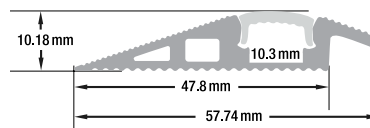

VBD-CH-W4 (Walkway/Floor)

Material:	Anodized Aluminum
Colour:	Silver Grey
Diffuser Type:	Frosted White
Diffuser Material:	Polycarbonate (PC)
LED Strip Width:	Up to 10mm
Installation:	The transition of an adjoining floor, lower than carpet
Installation:	Floor Mount