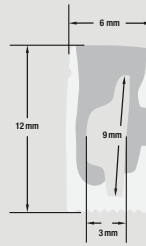

ACCESSORIES (Sold Separately)

1. 1 pair of Endcaps **VBD-EN0612-W**
   SKU: 666561432997
2. 10 Mounting Clips **VBD-CLN0612-MC**
   SKU: 666561432973
3. Flexible Clips (1M) **VBD-CLN0612-FC**
   SKU: 666561432959
4. Linear Mounting (1M) **VBD-CLN0612-LI**
   SKU: 666561432966