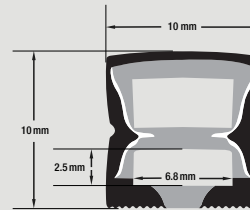

ACCESSORIES (Sold Separately)

1. 1 pair of Endcaps **VBD-EN1010-B**
   SKU: 666561432638
2. 10 Mounting Clips **VBD-CLN1010-MC**
   SKU: 666561432669
3. Flexible Clips (1M) **VBD-CLN1010-FC**
   SKU: 666561432645
4. Linear Mounting (1M) **VBD-CLN1010-LI**
   SKU: 666561432652