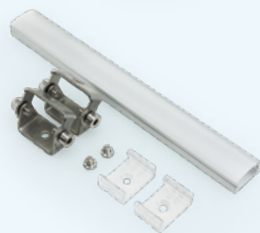

VEROBOARD LED CHANNELS

VBD-CH-RS5B (Black)

SKU: 666561428648

Material:	Anodized Aluminum
Colour:	Black
Diffuser Type:	Frosted Black
Diffuser Material:	Polycarbonate (PC)
LED Strip Width:	Up to 12mm
Installation:	Surface Mount, Recessed, Flush Mount
Incl. Accessories:	Endcaps (1 Pair)

ACCESSORIES (Sold Separately)

4 pairs of Endcaps **VBD-ENCH-RS5B**
SKU: 666561428648
6 pcs of Mounting Clips **VBD-CLCH-S55**
SKU: 666561430092

- Available in 2.4m (94.4"), and 3m (118")
- Full 3-meter (118") lengths are limited to delivery within BC ONLY.

VBD-CH-S2

SKU: 666561423254

Material:	Anodized Aluminum
Colour:	Silver Grey
Diffuser Type:	Frosted White
Diffuser Material:	Polycarbonate (PC)
LED Strip Width:	Up to 12mm
Installation:	Surface Mount
Incl. Accessories:	Endcaps (1 Pair)

ACCESSORIES (Sold Separately)

2 pairs of Endcaps **VBD-ENCH-S2**
SKU: 666561426637

- Available in 2m (78.7")

Adjustable Mounting Bracket

MODEL: VBD-BR-UNVS

This mounting bracket is made for the R1, S5 and S6 aluminum LED strip channel series.