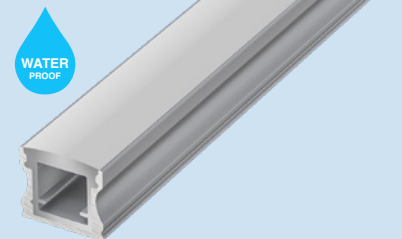

ACCESSORIES (Sold Separately)

- 4 pairs of Endcaps **VBD-ENCH-S7**
  SKU: 666561426965
- 6 pcs of Mounting Clips **VBD-CLCH-S4**
  SKU: 666561427177
- 2 pcs of Adjustable Bracket **VBD-BR-S4S5**
  SKU: 666561427450