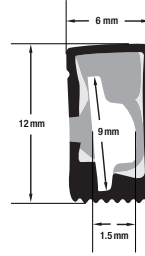

Material:	Silicone
Colour:	Black
Beam Angel:	120°
Diffuser Material:	Silicone
Length:	5m (16.4ft) Max
Width:	6mm (0.23")
Height:	12mm (0.47")

ACCESSORIES (Sold Separately)

- 1 pair of Endcaps **VBD-EN0612-B**
SKU: 666561432942
- 10 Mounting Clips **VBD-CLN0612-MC**
SKU: 666561432973
- Flexible Clips (1M) **VBD-CLN0612-FC**
SKU: 666561432959
- Linear Mounting (1M) **VBD-CLN0612-LI**
SKU: 666561432966