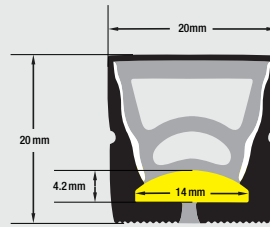

VBD-N2020-SF-B