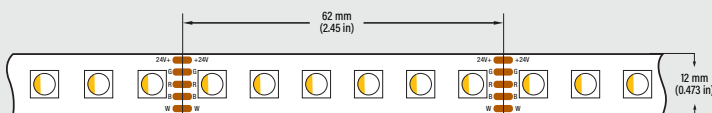

12mm

RED GREEN BLUE 2700K