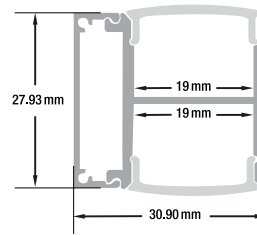

SKU: 666561423605

VBD-CH-WC2

Material:	Anodized Aluminum
Colour:	Silver Grey
Diffuser Type:	Frosted White
Diffuser Material:	Polycarbonate (PC)
LED Strip Width:	Up to 19mm
Installation:	Surface Mount
Incl. Accessories:	Endcaps (1 Pair)

ACCESSORIES (Sold Separately)

2 pairs of Endcaps **VBD-ENCH-WC2**
SKU: 666561426668

• Available in 2m (78.7")

SKU: 666561423612

VBD-CH-WC3

Material:	Anodized Aluminum
Colour:	Silver Grey
Diffuser Type:	Frosted White
Diffuser Material:	Polycarbonate (PC)
LED Strip Width:	Up to 32mm
Installation:	Surface Mount
Incl. Accessories:	Endcaps (1 Pair)