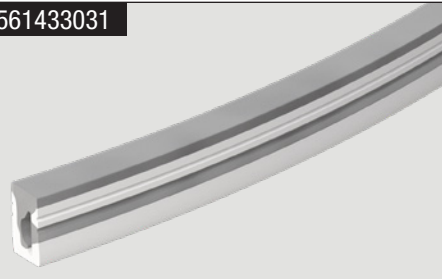

ACCESSORIES (Sold Separately)

1. 1 pair of Endcaps **VBD-EN1018-W**
   SKU: 666561433048
2. 10 Mounting Clips **VBD-CLN1018-MC**
   SKU: 666561433079
3. Flexible Clips (1M) **VBD-CLN1018-FC**
   SKU: 666561433055
4. Linear Mounting (1M) **VBD-CLN1018-LI**
   SKU: 666561433062

SKU: 666561433031