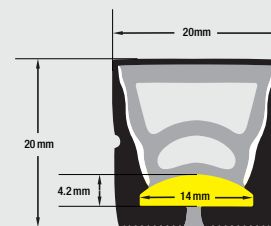

VBD-N2020-SF-B