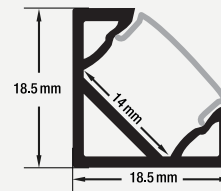

ACCESSORIES (Sold Separately)

- 4 pairs of Endcaps **VBD-ENCH-C2B**
  SKU: 666561427054
- 6 pcs of Mounting Clips **VBD-CLCH-C2**
  SKU: 666561427238