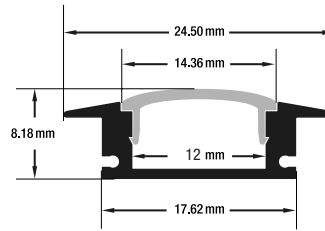

ACCESSORIES (Sold Separately)

4 pairs of Endcaps **VBD-ENCH-RS5B**
SKU: 666561428648
6 pcs of Mounting Clips **VBD-CLCH-S55**
SKU: 666561430092

- Available in 2.4m (94.4"), and 3m (118")
- Full 3-meter (118") lengths are limited to delivery within BC ONLY.