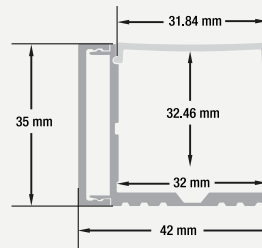

ACCESSORIES (Sold Separately)

1 pair of Endcaps **VBD-ENCH-WC3**
SKU: 666561426675