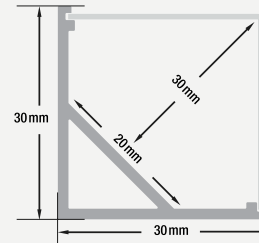

ACCESSORIES (Sold Separately)

2 pairs of Endcaps **VBD-ENCH-C4**
SKU: 666561426996
6 pcs of Mounting Clips **VBD-CLCH-C4**
SKU: 666561429126