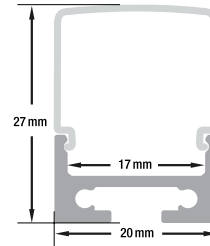

ACCESSORIES (Sold Separately)

2 pairs of Endcaps **VBD-ENCH-RF3**
SKU: 666561426804
4 pcs of Mounting Clips **VBD-CLCH-RF3**
SKU: 666561427221
1 pair of Suspension Kit (6.5ft)
SKU: 666561426620