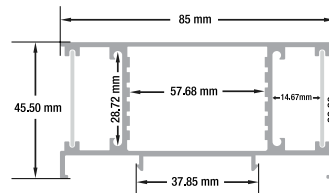

ACCESSORIES (Sold Separately)

1 pair of Endcaps **VBD-ENCH-WC4**
SKU: 666561426712
4 pcs of Mounting Clips **VBD-CLCH-WC4**
SKU: 666564129058

• Available in 2m (78.7")

SKU: 666561423773

VBD-CH-M1

Material:	Anodized Aluminum
Colour:	Silver Grey
Diffuser Type:	Frosted White
Diffuser Material:	Polycarbonate (PC)
LED Strip Width:	Up to 12mm
Installation:	Surface Mount
Incl. Accessories:	Endcaps (1 Pair)