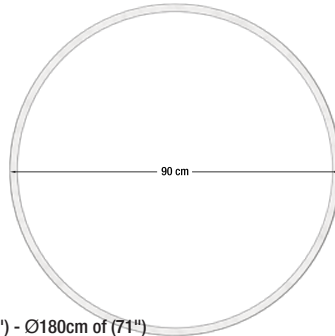

VBD-CH-RH2

Material:	Anodized Aluminum
Colour:	Black
Diffuser Type:	Frosted White
Diffuser Material:	Polycarbonate (PC)
Installation:	Hanging or Suspended using Aircraft Cable
Incl. Accessories:	Joiners, Suspension Kit