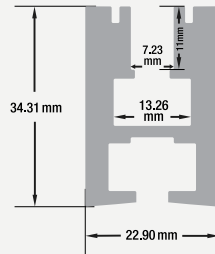

VBD-CH-E1

Material:	Anodized Aluminum
Colour:	Silver Grey
Diffuser Type:	No Diffuser
LED Strip Width:	Up to 13mm
Installation:	Flush Mount, Suspended
Incl. Accessories:	Endcaps (1 Pair)

ACCESSORIES (Sold Separately)
1 pair of Endcaps **VBD-ENCH-E1**
SKU: 666561426644
1 pair of Suspension Kit (6.5ft)
SKU: 666561426620