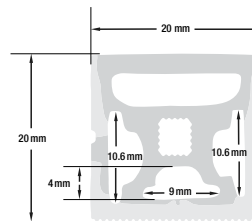

ACCESSORIES (Sold Separately)

1. 1 pair of Endcaps **VBD-EN2020-W**
   SKU: 666561432843
2. 10 Mounting Clips **VBD-CLN2020-MC**
   SKU: 666561432829
3. Flexible Clips (1M) **VBD-CLN2020-FC**
   SKU: 666561432805
4. Linear Mounting (1M) **VBD-CLN2020-LI**
   SKU: 666561432812