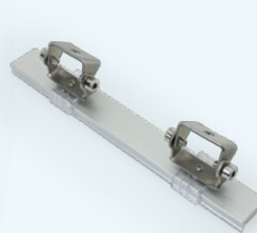

VEROBOARD LED CHANNELS

VBD-CH-RS5B (Black)

SKU: 666561428648

Material:	Anodized Aluminum
Colour:	Black
Diffuser Type:	Frosted Black
Diffuser Material:	Polycarbonate (PC)
LED Strip Width:	Up to 12mm
Installation:	Surface Mount, Recessed, Flush Mount
Incl. Accessories:	Endcaps (1 Pair)

ACCESSORIES (Sold Separately)

4 pairs of Endcaps **VBD-ENCH-RS5B**
SKU: 666561428648
6 pcs of Mounting Clips **VBD-CLCH-S55**
SKU: 666561430092

- Available in 2.4m (94.4"), and 3m (118")
- Full 3-meter (118") lengths are limited to delivery within BC ONLY.

VBD-CH-S2

SKU: 666561423254

Material:	Anodized Aluminum
Colour:	Silver Grey
Diffuser Type:	Frosted White
Diffuser Material:	Polycarbonate (PC)
LED Strip Width:	Up to 12mm
Installation:	Surface Mount
Incl. Accessories:	Endcaps (1 Pair)

ACCESSORIES (Sold Separately)

2 pairs of Endcaps **VBD-ENCH-S2**
SKU: 666561426637

- Available in 2m (78.7")

Adjustable Mounting Bracket

MODEL: VBD-BR-UNVS

This mounting bracket is made for the R1, S5 and S6 aluminum LED strip channel series.