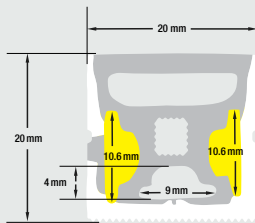

VBD-N2020-SFD-W