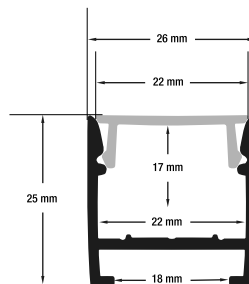

VBD-CH-RH4

Material:	Anodized Aluminum
Colour:	Black
Diffuser Type:	Frosted White
Diffuser Material:	Polycarbonate (PC)
Installation:	Hanging or Suspended using Aircraft Cable
Incl. Accessories:	Joiners, Suspension Kit