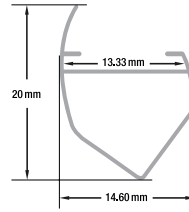

SKU: 666561423568

VBD-CH-C5

Material:	Anodized Aluminum
Colour:	Silver Grey
Diffuser Type:	No Diffuser
LED Strip Width:	Up to 12mm
Installation:	Surface Mount
Incl. Accessories:	Endcaps (1 Pair)

ACCESSORIES (Sold Separately)
1 pair of Endcaps **VBD-ENCH-C5**
SKU: 666561427009