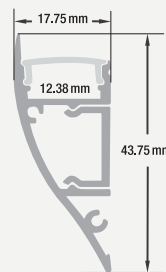

ACCESSORIES (Sold Separately)

2 pairs of Endcaps **VBD-ENCH-M1**
SKU: 666561426910

• Available in 2.4m (94.4"), and 3m (118")
• Full 3-meter (118") lengths are limited to delivery within BC ONLY.

SKU: 666561431013