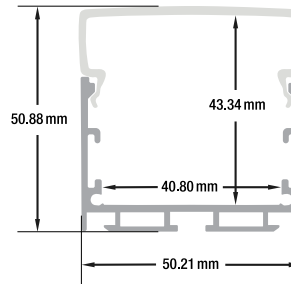

ACCESSORIES (Sold Separately)

- 1 pair of Endcaps **VBD-ENCH-S1**
  SKU: 666561426743
- 4 pcs of Mounting Clips **VBD-CLCH-S1**
  SKU: 666561429164
- 4 pcs Mounting Bracket **VBD-SCLCH-S1**
  SKU: 666561427436
- 1 pair of Suspension Kit (6.5ft)
  SKU: 666561426620

- Available in 2m (78.7")

SKU: 666561423261

VBD-CH-S3

Material:	Anodized Aluminum
Colour:	Silver Grey
Diffuser Type:	3 Frosted White
Diffuser Material:	Polycarbonate (PC)
LED Strip Width:	Up to 12mm
Installation:	Surface Mount, Recessed, Flush Mount
Incl. Accessories:	Endcaps (1 Pair)