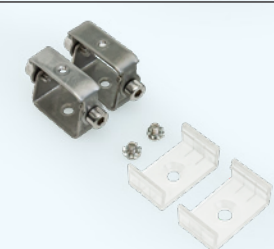

VEROBOARD LED CHANNELS

VBD-CH-RS5B (Black)

SKU: 666561428648

Material:	Anodized Aluminum
Colour:	Black
Diffuser Type:	Frosted Black
Diffuser Material:	Polycarbonate (PC)
LED Strip Width:	Up to 12mm
Installation:	Surface Mount, Recessed, Flush Mount
Incl. Accessories:	Endcaps (1 Pair)

ACCESSORIES (Sold Separately)

4 pairs of Endcaps **VBD-ENCH-RS5B**
SKU: 666561428648
6 pcs of Mounting Clips **VBD-CLCH-S55**
SKU: 666561430092

- Available in 2.4m (94.4"), and 3m (118")
- Full 3-meter (118") lengths are limited to delivery within BC ONLY.

VBD-CH-S2

SKU: 666561423254

Material:	Anodized Aluminum
Colour:	Silver Grey
Diffuser Type:	Frosted White
Diffuser Material:	Polycarbonate (PC)
LED Strip Width:	Up to 12mm
Installation:	Surface Mount
Incl. Accessories:	Endcaps (1 Pair)

ACCESSORIES (Sold Separately)

2 pairs of Endcaps **VBD-ENCH-S2**
SKU: 666561426637

- Available in 2m (78.7")

Adjustable Mounting Bracket

MODEL: VBD-BR-UNVS

This mounting bracket is made for the R1, S5 and S6 aluminum LED strip channel series.