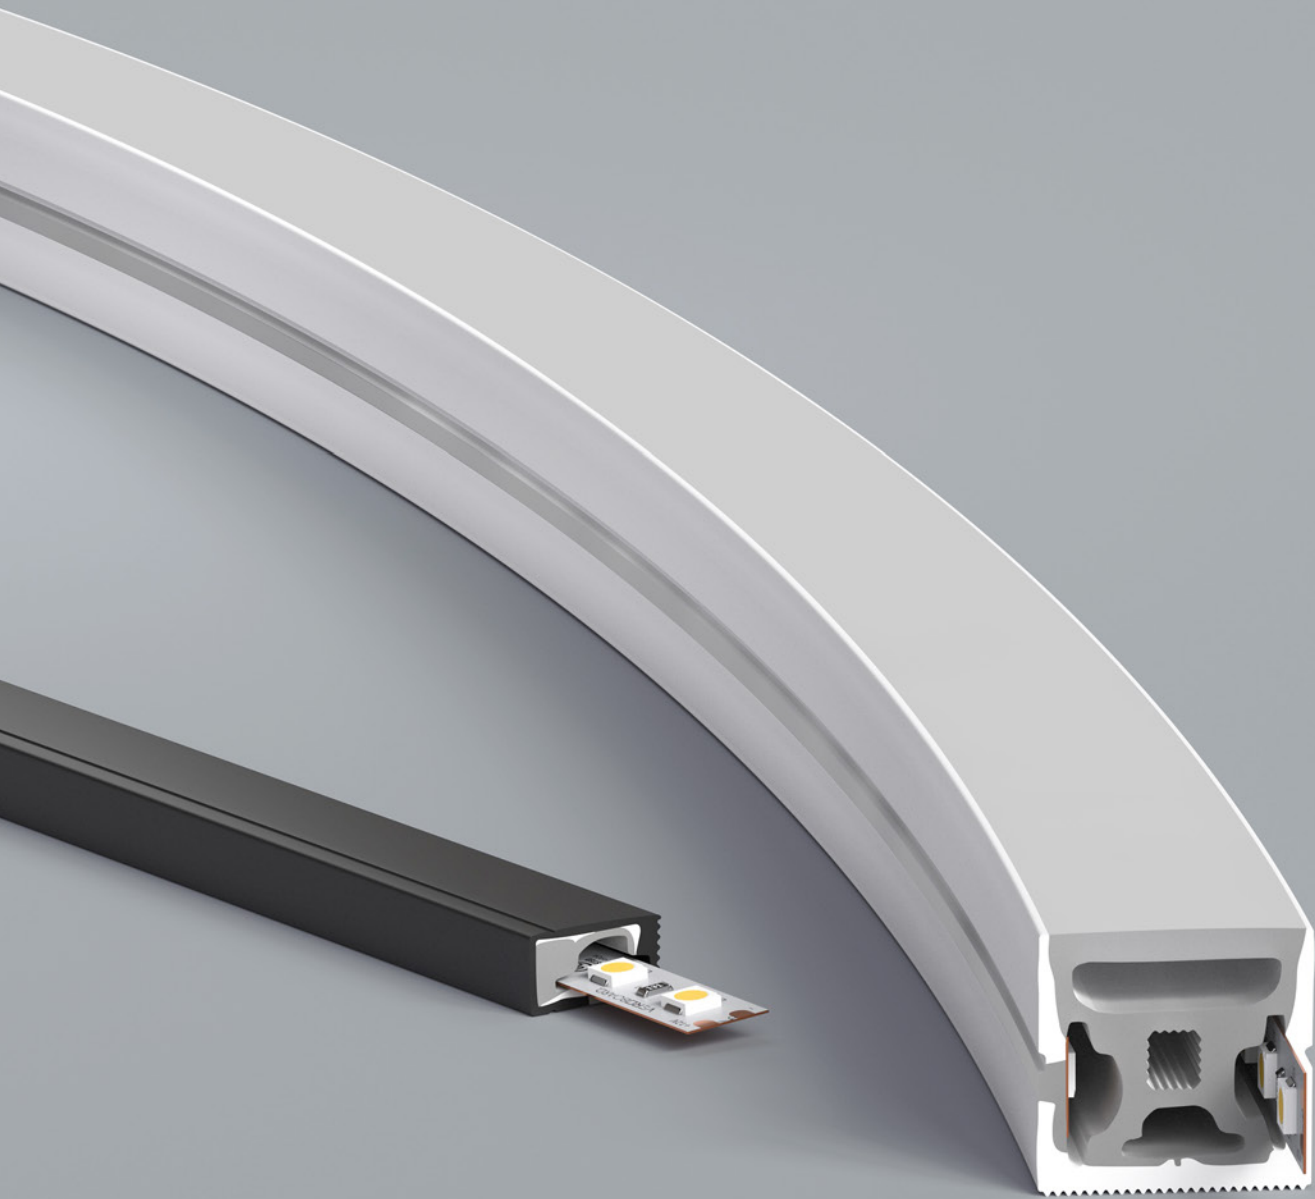

NEON CHANNELS

Surface Mount
Recessed Mount