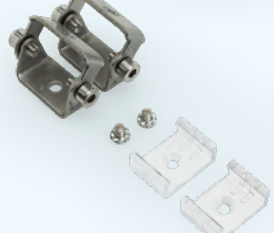

VEROBOARD LED CHANNELS

VBD-CH-RS5B (Black)

SKU: 666561428648

Material:	Anodized Aluminum
Colour:	Black
Diffuser Type:	Frosted Black
Diffuser Material:	Polycarbonate (PC)
LED Strip Width:	Up to 12mm
Installation:	Surface Mount, Recessed, Flush Mount
Incl. Accessories:	Endcaps (1 Pair)

ACCESSORIES (Sold Separately)

4 pairs of Endcaps **VBD-ENCH-RS5B**
SKU: 666561428648
6 pcs of Mounting Clips **VBD-CLCH-S55**
SKU: 666561430092

- Available in 2.4m (94.4"), and 3m (118")
- Full 3-meter (118") lengths are limited to delivery within BC ONLY.

VBD-CH-S2

SKU: 666561423254

Material:	Anodized Aluminum
Colour:	Silver Grey
Diffuser Type:	Frosted White
Diffuser Material:	Polycarbonate (PC)
LED Strip Width:	Up to 12mm
Installation:	Surface Mount
Incl. Accessories:	Endcaps (1 Pair)

ACCESSORIES (Sold Separately)

2 pairs of Endcaps **VBD-ENCH-S2**
SKU: 666561426637

- Available in 2m (78.7")

Adjustable Mounting Bracket

MODEL: VBD-BR-UNVS

This mounting bracket is made for the R1, S5 and S6 aluminum LED strip channel series.