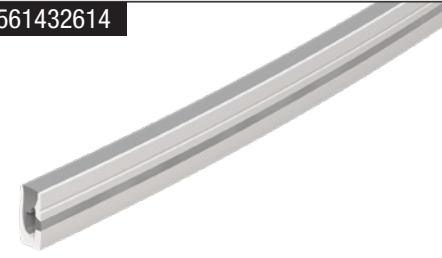

ACCESSORIES (Sold Separately)

1. 1 pair of Endcaps **VBD-EN0410-W**
   SKU: 666561432607
2. 10 Mounting Clips **VBD-CLN0410-MC**
   SKU: 666561432591
3. Flexible Clips (1M) **VBD-CLN0410-FC**
   SKU: 666561432577
4. Linear Mounting (1M) **VBD-CLN0410-LI**
   SKU: 666561432584

SKU: 666561432614