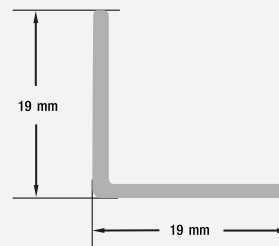

VBD-CH-L2

Material:	Anodized Aluminum
Colour:	Silver Grey
Diffuser Type:	No Diffuser
Application:	L Channel for LED Strip Lights
Installation:	Surface Mount