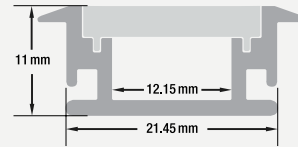

ACCESSORIES (Sold Separately)

4 pairs of Endcaps **VBD-ENCH-RF2**
SKU: 666561426798