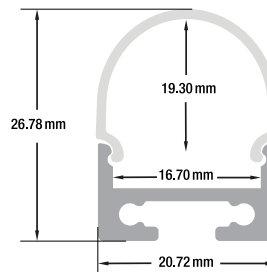

ACCESSORIES (Sold Separately)

- 4 pairs of Endcaps **VBD-ENCH-R1**
  SKU: 666561426729
- 4 pcs of Mounting Clips **VBD-CLCH-R1**
  SKU: 666561429034
- 1 pair of Suspension Kit (6.5ft)
  SKU: 666561426620