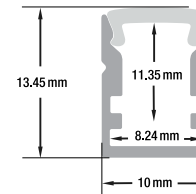

ACCESSORIES (Sold Separately)

4 pairs of Endcaps **VBD-ENCH-S9**
SKU: 666561431112
6 pcs of Mounting Clips **VBD-CLCH-S9**
SKU: 666561431136