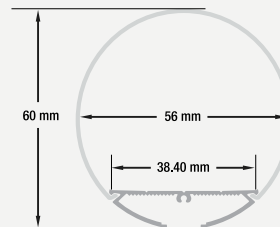

VBD-CH-R3

Material:	Anodized Aluminum
Colour:	Silver Grey
Diffuser Type:	Frosted White
Diffuser Material:	Polycarbonate (PC)
LED Strip Width:	Up to 38mm
Installation:	Suspended
Incl. Accessories:	Endcaps (1 Pair)

ACCESSORIES (Sold Separately)
1 pair of Endcaps **VBD-ENCH-R3**
SKU: 666561426941
1 pair of Suspension Kit (6.5ft)
SKU: 666561426620