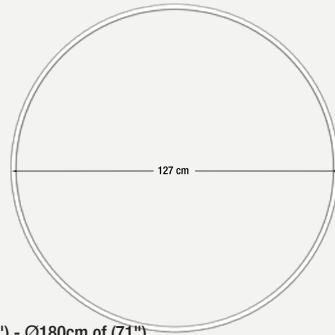

VBD-CH-RH3

Material:	Anodized Aluminum
Colour:	Black
Diffuser Type:	Frosted White
Diffuser Material:	Polycarbonate (PC)
Installation:	Hanging or Suspended using Aircraft Cable
Incl. Accessories:	Joiners, Suspension Kit