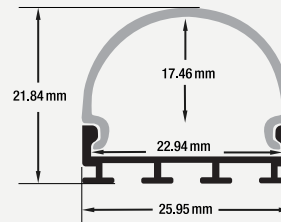

ACCESSORIES (Sold Separately)

- 4 pairs of Endcaps **VBD-ENCH-R2B**
  SKU: 666561429171
- 6 pcs of Mounting Clips **VBD-CLCH-R2**
  SKU: 666561427214