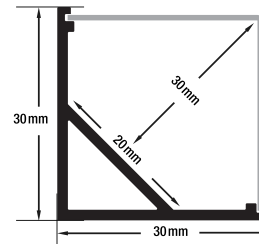

ACCESSORIES (Sold Separately)

2 pairs of Endcaps **VBD-ENCH-C4B**
SKU: 66656142707
6 pcs of Mounting Clips **VBD-CLCH-C4**
SKU: 666561429126

- Available in 2.4m (94.4"), and 3m (118")
- Full 3-meter (118") lengths are limited to delivery within BC ONLY.

SKU: 666561423582

VBD-CH-ST2

Material: Anodized Aluminum
Colour: Silver Grey
Diffuser Type: Frosted White
Diffuser Material: Polycarbonate (PC)
LED Strip Width: Up to 12mm
Installation: Surface Mount
Incl. Accessories: Endcaps (1 Pair)