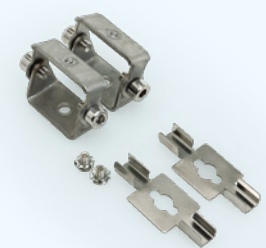

VEROBOARD LED CHANNELS

VBD-CH-RS5B (Black)

SKU: 666561428648

Material:	Anodized Aluminum
Colour:	Black
Diffuser Type:	Frosted Black
Diffuser Material:	Polycarbonate (PC)
LED Strip Width:	Up to 12mm
Installation:	Surface Mount, Recessed, Flush Mount
Incl. Accessories:	Endcaps (1 Pair)

ACCESSORIES (Sold Separately)

4 pairs of Endcaps **VBD-ENCH-RS5B**
SKU: 666561428648
6 pcs of Mounting Clips **VBD-CLCH-S55**
SKU: 666561430092

- Available in 2.4m (94.4"), and 3m (118")
- Full 3-meter (118") lengths are limited to delivery within BC ONLY.

VBD-CH-S2

SKU: 666561423254

Material:	Anodized Aluminum
Colour:	Silver Grey
Diffuser Type:	Frosted White
Diffuser Material:	Polycarbonate (PC)
LED Strip Width:	Up to 12mm
Installation:	Surface Mount
Incl. Accessories:	Endcaps (1 Pair)

ACCESSORIES (Sold Separately)

2 pairs of Endcaps **VBD-ENCH-S2**
SKU: 666561426637

- Available in 2m (78.7")

Adjustable Mounting Bracket

MODEL: VBD-BR-UNVS

This mounting bracket is made for the R1, S5 and S6 aluminum LED strip channel series.