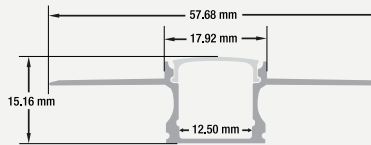

ACCESSORIES (Sold Separately)

1 pair of Endcaps **VBD-ENCH-D7**
SKU: 666561427146