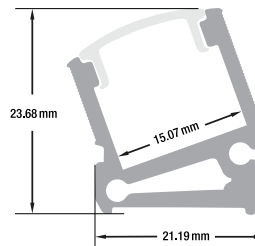

VBD-CH-C1

Material:	Anodized Aluminum
Colour:	Silver Grey
Diffuser Type:	Frosted White
Diffuser Material:	Polycarbonate (PC)
LED Strip Width:	Up to 15mm
Installation:	Surface Mount
Incl. Accessories:	Endcaps (1 Pair)

ACCESSORIES (Sold Separately)
1 pair of Endcaps **VBD-ENCH-C1**
SKU: 666561426934