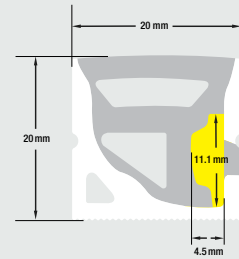

VBD-N2020-SD-W