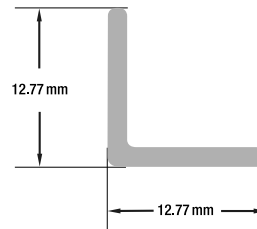

VBD-CH-L1

Material:	Anodized Aluminum
Colour:	Silver Grey
Diffuser Type:	No Diffuser
LED Strip Width:	Up to 12mm
Application:	L Channel for LED Strip Lights
Installation:	Surface Mount