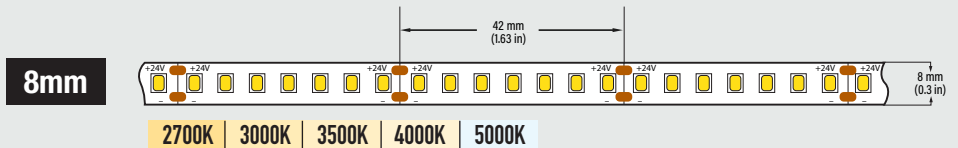

8mm

MODEL:
VBDFS-E2835-5000-168-24-NS-8

SKU: 666561433185

8mm

MODEL:
VBDFS-E2835-3500-168-24-NS-8

SKU: 666561433161

12mm LED Strip designed to be compatible with the following model.

12mm