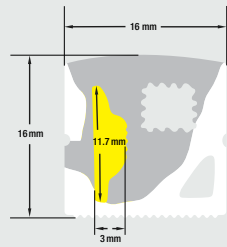

VBD-N1616-SD-W