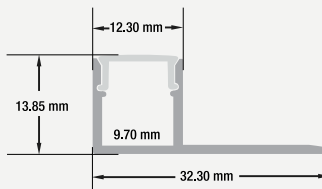

VBD-CH-D4 (Drywall)

Material:	Anodized Aluminum
Colour:	Silver Grey
Diffuser Type:	Frosted White
Diffuser Material:	Polycarbonate (PC)
LED Strip Width:	Up to 8mm
Installation:	Drywall Recessed
Incl. Accessories:	Endcaps (1 Pair)

- Available in 2.4m (94.4"), and 3m (118")
- Full 3-meter (118") lengths are limited to delivery within BC ONLY.

ACCESSORIES (Sold Separately)
1 pair of Endcaps VBD-ENCH-D4
SKU: 666561427115