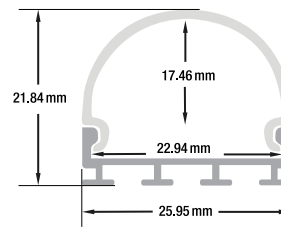

SKU: 666561423742

VBD-CH-R2

Material:	Anodized Aluminum
Colour:	Silver Grey
Diffuser Type:	Frosted White
Diffuser Material:	Polycarbonate (PC)
LED Strip Width:	Up to 22mm
Installation:	Surface Mount, Recessed
Incl. Accessories:	Endcaps (1 Pair)

ACCESSORIES (Sold Separately)

- 4 pairs of Endcaps **VBD-ENCH-R2**
  SKU: 666561426736
- 6 pcs of Mounting Clips **VBD-CLCH-R2**
  SKU: 666561427214