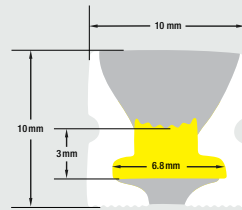

VBD-N1010-SF-W