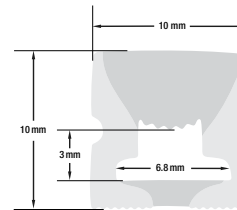

ACCESSORIES (Sold Separately)

1. 1 pair of Endcaps **VBD-EN1010-W**
   SKU: 666561432660
2. 10 Mounting Clips **VBD-CLN1010-MC**
   SKU: 666561432669
3. Flexible Clips (1M) **VBD-CLN1010-FC**
   SKU: 666561432645
4. Linear Mounting (1M) **VBD-CLN1010-LI**
   SKU: 666561432652