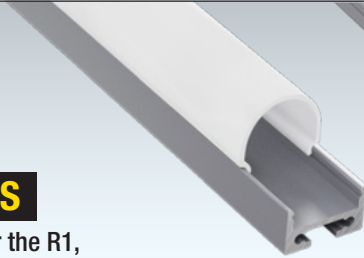

ACCESSORIES (Sold Separately)

2 pairs of Endcaps **VBD-ENCH-S2**
SKU: 666561426637

- Available in 2m (78.7")

Adjustable Mounting Bracket

MODEL: VBD-BR-UNVS

This mounting bracket is made for the R1, S5 and S6 aluminum LED strip channel series.