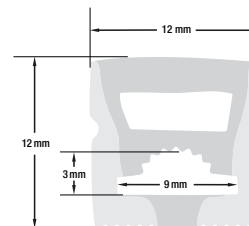

ACCESSORIES (Sold Separately)

1. 1 pair of Endcaps **VBD-EN1212-W**
   SKU: 666561432744
2. 10 Mounting Clips **VBD-CLN1212-MC**
   SKU: 666561432720
3. Flexible Clips (1M) **VBD-CLN1212-FC**
   SKU: 666561432706
4. Linear Mounting (1M) **VBD-CLN1212-LI**
   SKU: 666561432713