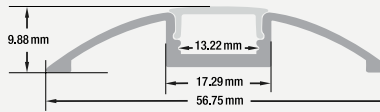

ACCESSORIES (Sold Separately)

2 pairs of Endcaps **VBD-ENCH-S2**
SKU: 666561426637