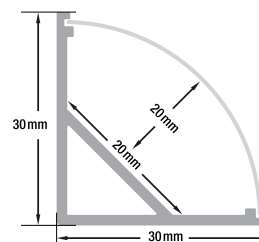

ACCESSORIES (Sold Separately)

- 2 pairs of Endcaps **VBD-ENCH-C3**
  SKU: 666561426989
- 6 pcs of Mounting Clips **VBD-CLCH-C3**
  SKU: 666561429119