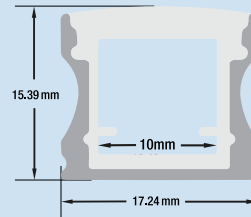

ACCESSORIES (Sold Separately)

- 4 pairs of Endcaps **VBD-ENCH-S7**
  SKU: 666561426965
- 6 pcs of Mounting Clips **VBD-CLCH-S4**
  SKU: 666561427177
- 2 pcs of Adjustable Bracket **VBD-BR-S4S5**
  SKU: 666561427450