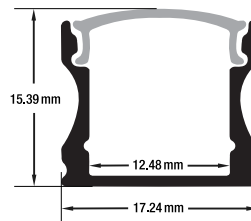

ACCESSORIES (Sold Separately)

- 4 pairs of Endcaps **VBD-ENCH-S4B**
  SKU: 666561427023
- 6 pcs of Mounting Clips **VBD-CLCH-S4**
  SKU: 666561427177
- 2 pcs of Adjustable Bracket **VBD-BR-S4S5**
  SKU: 666561427450