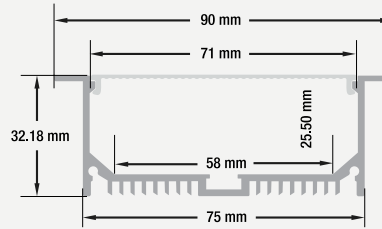

ACCESSORIES (Sold Separately)

- 1 pair of Endcaps **VBD-ENCH-RF7**
  SKU: 666561426880