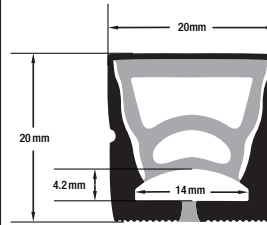

ACCESSORIES (Sold Separately)

1. 1 pair of Endcaps **VBD-N-2020-SF-B**
   SKU: 666561432799
2. 10 Mounting Clips **VBD-CLN-2020-MC**
   SKU: 666561432829
3. Flexible Clips (1M) **VBD-CLN2020-FC**
   SKU: 666561432805
4. Linear Mounting (1M) **VBD-CLN2020-LI**
   SKU: 666561432812