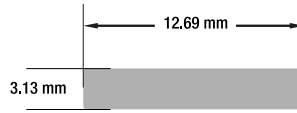

- Available in 2m (78.7"), 2.4m (94.4"), and 3m (118")
- Full 3-meter (118") lengths are limited to delivery within BC ONLY.

SKU: 666561407926

VBD-CH-F2

Material:	Anodized Aluminum
Colour:	Silver Grey
Diffuser Type:	No Diffuser
Application:	Acts as a heat sink for the brighter (high wattage) LED Strips
Installation:	Surface Mount