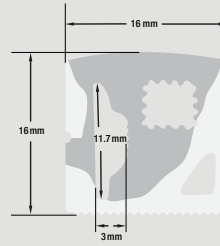

ACCESSORIES (Sold Separately)

1. 1 pair of Endcaps **VBD-EN1616-W**
   SKU: 666561432546
2. 10 Mounting Clips **VBD-CLN1616-MC**
   SKU: 666561432522
3. Flexible Clips (1M) **VBD-CLN1616-FC**
   SKU: 666561432508
4. Linear Mounting (1M) **VBD-CLN1616-LI**
   SKU: 666561432515