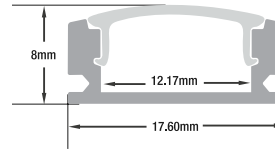

ACCESSORIES (Sold Separately)

- 4 pairs of Endcaps **VBD-ENCH-S55**
  SKU: 666561430078
- 6 pcs of Mounting Clips **VBD-CLCH-S55**
  SKU: 666561430092