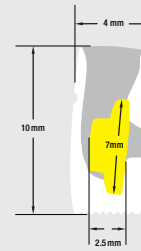

VBD-N0410-SD-W