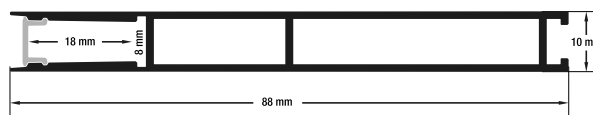

VBD-CH-H2

Material:	Anodized Aluminum
Colour:	Black
Diffuser Type:	Frosted White
Diffuser Material:	Polycarbonate (PC)
LED Strip Width:	Side Emitting LED
Installation:	Hanging or Suspended using Aircraft Cable (Sold Separately) VBD-AIRC-6F-NR
Incl. Accessories:	Endcaps (1 Pair)

ACCESSORIES (Sold Separately)
1 pair of Endcaps **VBD-ENCH-H2** SKU: 666561430115
1 pair of Suspension Kit (6.5ft) SKU: 66656143009