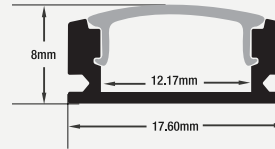

ACCESSORIES (Sold Separately)

- 4 pairs of Endcaps **VBD-ENCH-S55B**
  SKU: 666561430085
- 6 pcs of Mounting Clips **VBD-CLCH-S55**
  SKU: 666561430092