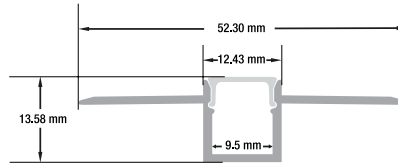

SKU: 666561423698

VBD-CH-D6 (Drywall)

Material:	Anodized Aluminum
Colour:	Silver Grey
Diffuser Type:	Frosted White
Diffuser Material:	Polycarbonate (PC)
LED Strip Width:	Up to 8mm
Installation:	Drywall Recessed
Incl. Accessories:	Endcaps (1 Pair)

- Available in 2.4m (94.4"), and 3m (118")
- Full 3-meter (118") lengths are limited to delivery within BC ONLY.

ACCESSORIES (Sold Separately)

1 pair of Endcaps **VBD-ENCH-D6**
SKU: 666561427139