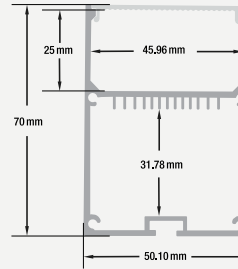

ACCESSORIES (Sold Separately)

- 1 pair of Endcaps **VBD-ENCH-RF10**
  SKU: 666561426903
- 4 pcs of Mounting Clips **VBD-CLCH-RF10**
  SKU: 666561429102
- 1 pair of Suspension Kit (6.5ft)
  SKU: 666561426620