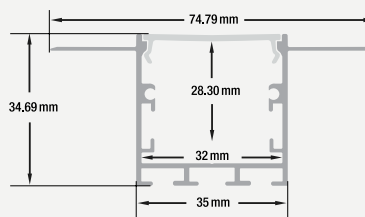

ACCESSORIES (Sold Separately)

1 pair of Endcaps **VBD-ENCH-D9**
SKU: 666561427160