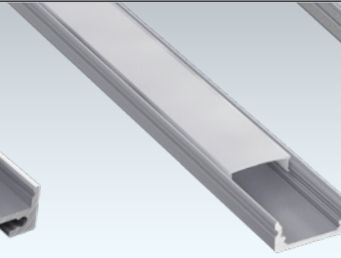

VBD-CH-R1

VBD-CH-S5