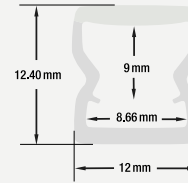

ACCESSORIES (Sold Separately)

4 pairs of Endcaps **VBD-ENCH-S8**
SKU: 666561431105
6 pcs of Mounting Clips **VBD-CLCH-S8**
SKU: 666561431129