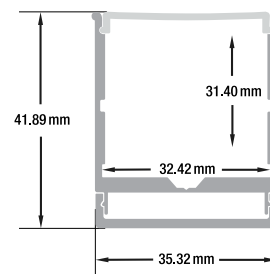

ACCESSORIES (Sold Separately)

1 pair of Endcaps **VBD-ENCH-WC1**
SKU: 666561426651

- Available in 2m (78.7")