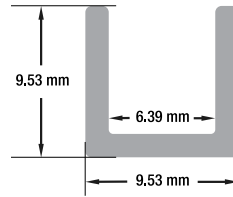

SKU: 666561407865

VBD-CH-U1

Material:	Anodized Aluminum
Colour:	Silver Grey
Diffuser Type:	No Diffuser
LED Strip Width:	Up to 6mm
Application:	U Channel for LED Strip Lights
Installation:	Surface Mount