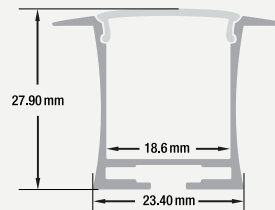

ACCESSORIES (Sold Separately)

2 pairs of Endcaps **VBD-ENCH-RF4**
SKU: 666561426811
4 pcs of Mounting Bracket **VBD-CLCH-RF4**
SKU: 666561429072
1 pair of Suspension Kit (6.5ft)
SKU: 666561426620

- Available in 2m (78.7"), 2.4m (94.4"), and 3m (118")
- Full 3-meter (118") lengths are limited to delivery within BC ONLY.

SKU: 666561423384

VBD-CH-RF5

Material:	Anodized Aluminum
Colour:	Silver Grey
Diffuser Type:	Frosted White
Diffuser Material:	Polycarbonate (PC)
LED Strip Width:	Up to 32mm
Installation:	Surface Mount, Recessed
Incl. Accessories:	Endcaps (1 Pair)