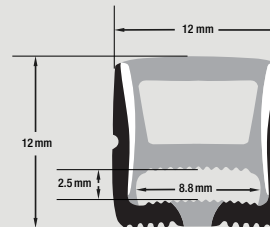

ACCESSORIES (Sold Separately)

1. 1 pair of Endcaps **VBD-EN1212-B**
   SKU: 666561432690
2. 10 Mounting Clips **VBD-CLN1212-MC**
   SKU: 666561432720
3. Flexible Clips (1M) **VBD-CLN1212-FC**
   SKU: 666561432706
4. Linear Mounting (1M) **VBD-CLN1212-LI**
   SKU: 666561432713