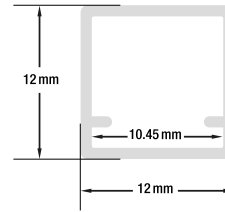

SKU: 666561423322

VBD-CH-S7

Material:	Anodized Aluminum
Colour:	White
Diffuser Type:	Frosted White
Diffuser Material:	Polycarbonate (PC)
LED Strip Width:	Up to 10mm
Installation:	Surface Mount, Recessed, Flush Mount
Incl. Accessories:	Endcaps (1 Pair)

ACCESSORIES (Sold Separately)

4 pairs of Endcaps **VBD-ENCH-S7**
SKU: 666561426965