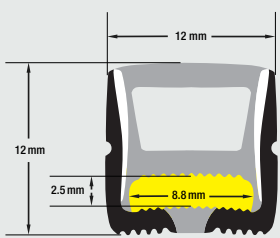

8mm LED Strips designed to be compatible with the following 5 models.

VBD-N1212-SF-B