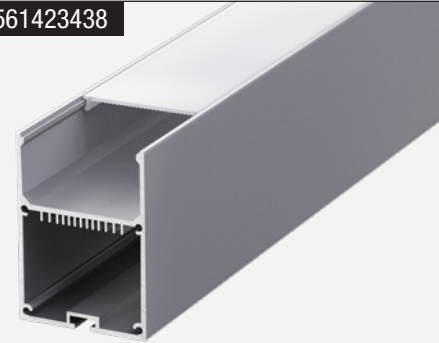

ACCESSORIES (Sold Separately)

- 1 pair of Endcaps **VBD-ENCH-RF10**
  SKU: 666561426903
- 4 pcs of Mounting Clips **VBD-CLCH-RF10**
  SKU: 666561429102
- 1 pair of Suspension Kit (6.5ft)
  SKU: 666561426620