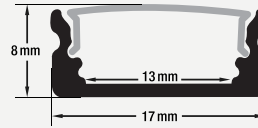

ACCESSORIES (Sold Separately)

- 4 pairs of Endcaps **VBD-ENCH-S5B**
  SKU: 666561427047
- 6 pcs of Mounting Clips **VBD-CLCH-S5**
  SKU: 666564127191
- 2 pcs of Adjustable Bracket **VBD-BR-S4S5**
  SKU: 666561427450