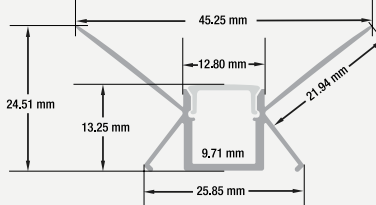

VBD-CH-D2 (Drywall)

Material:	Anodized Aluminum
Colour:	Silver Grey
Diffuser Type:	Frosted White
Diffuser Material:	Polycarbonate (PC)
LED Strip Width:	Up to 8mm
Installation:	Drywall Recessed (for inside corners of walls or ceiling)
Incl. Accessories:	Endcaps (1 Pair)

- Available in 2.4m (94.4"), and 3m (118")
- Full 3-meter (118") lengths are limited to delivery within BC ONLY.

ACCESSORIES (Sold Separately)
1 pair of Endcaps VBD-ENCH-D2
SKU: 666561427092