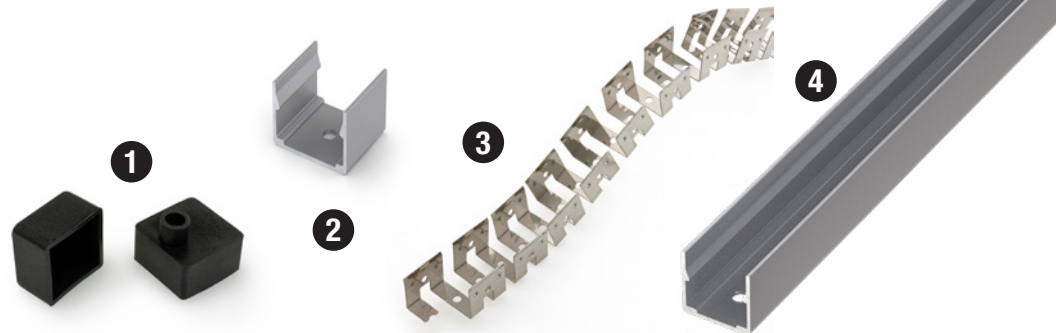

- 1- Endcaps
- 2- Mounting Clips
- 3- Flexible Clips
- 4- One Meter Linear Mounting Channel

Please refer to the dedicated sections for each Neon Channel, where you will find the listed accessories along with their respective model numbers.