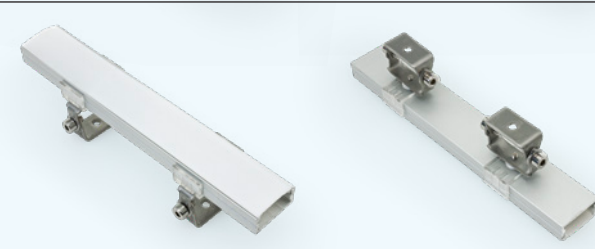

VEROBOARD LED CHANNELS

VBD-CH-RS5B (Black)

SKU: 666561428648

Material:	Anodized Aluminum
Colour:	Black
Diffuser Type:	Frosted Black
Diffuser Material:	Polycarbonate (PC)
LED Strip Width:	Up to 12mm
Installation:	Surface Mount, Recessed, Flush Mount
Incl. Accessories:	Endcaps (1 Pair)

ACCESSORIES (Sold Separately)

4 pairs of Endcaps **VBD-ENCH-RS5B**
SKU: 666561428648
6 pcs of Mounting Clips **VBD-CLCH-S55**
SKU: 666561430092

- Available in 2.4m (94.4"), and 3m (118")
- Full 3-meter (118") lengths are limited to delivery within BC ONLY.

VBD-CH-S2

SKU: 666561423254

Material:	Anodized Aluminum
Colour:	Silver Grey
Diffuser Type:	Frosted White
Diffuser Material:	Polycarbonate (PC)
LED Strip Width:	Up to 12mm
Installation:	Surface Mount
Incl. Accessories:	Endcaps (1 Pair)

ACCESSORIES (Sold Separately)

2 pairs of Endcaps **VBD-ENCH-S2**
SKU: 666561426637

- Available in 2m (78.7")

Adjustable Mounting Bracket

MODEL: VBD-BR-UNVS

This mounting bracket is made for the R1, S5 and S6 aluminum LED strip channel series.