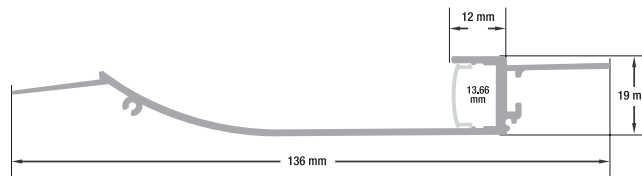

ACCESSORIES (Sold Separately)

1 pair of Endcaps **VBD-ENCH-D10**
SKU: 666561430351