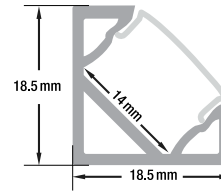

ACCESSORIES (Sold Separately)

- 4 pairs of Endcaps **VBD-ENCH-C2**
  SKU: 666561426972
- 6 pcs of Mounting Clips **VBD-CLCH-C2**
  SKU: 666561427238