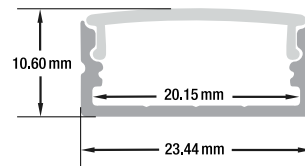

ACCESSORIES (Sold Separately)

- 4 pairs of Endcaps **VBD-ENCH-S6**
  SKU: 666561426781
- 6 pcs of Mounting Clips **VBD-CLCH-S6**
  SKU: 666561427207
- 1 pair of Adjustable Bracket **VBD-BR-UNVS**
  SKU: 666561425821