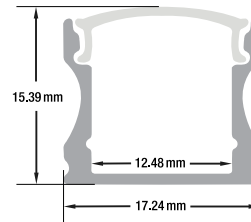

ACCESSORIES (Sold Separately)

- 4 pairs of Endcaps **VBD-ENCH-S4**
  SKU: 666561426750
- 6 pcs of Mounting Clips **VBD-CLCH-S4**
  SKU: 666561427177
- 2 pcs of Adjustable Bracket **VBD-BR-S4S5**
  SKU: 666561427450