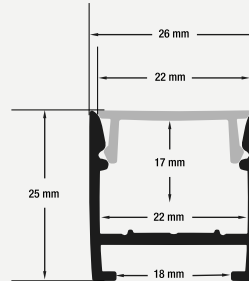

VBD-CH-RH1

Material:	Anodized Aluminum
Colour:	Black
Diffuser Type:	Frosted White
Diffuser Material:	Polycarbonate (PC)
Installation:	Hanging or Suspended using Aircraft Cable
Incl. Accessories:	Joiners, Suspension Kit