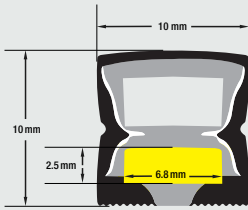

6mm LED Strips designed to be compatible with the following 3 models.

VBD-N1010-SF-B