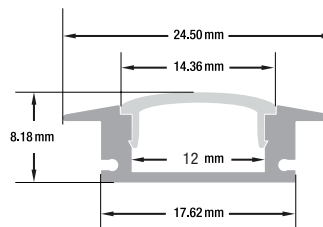

ACCESSORIES (Sold Separately)

- 4 pairs of Endcaps **VBD-ENCH-RS5**
SKU: 666561429140
- 6 pcs of Mounting Clips **VBD-CLCH-S55**
SKU: 666561430092

- Available in 2.4m (94.4"), and 3m (118")
- Full 3-meter (118") lengths are limited to delivery within BC ONLY.