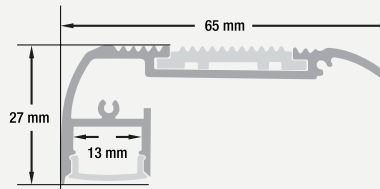

ACCESSORIES (Sold Separately)

1 pair of Endcaps **VBD-ENCH-ST2**
SKU: 666561426927

- Available in 2.4m (94.4"), and 3m (118")
- Full 3-meter (118") lengths are limited to delivery within BC ONLY.

SKU: 666561423599

VBD-CH-WC1

Material: Anodized Aluminum
Colour: Silver Grey
Diffuser Type: Frosted White
Diffuser Material: Polycarbonate (PC)
LED Strip Width: Up to 32mm
Installation: Surface Mount, Recessed
Incl. Accessories: Endcaps (1 Pair)