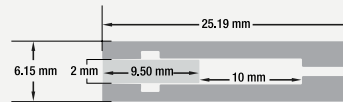

ACCESSORIES (Sold Separately)

- 1 pair of Endcaps **VBD-ENCH-RF9**
  SKU: 666561426958