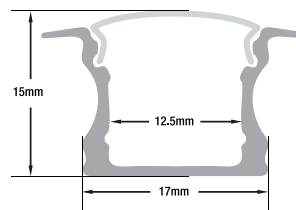

ACCESSORIES (Sold Separately)

4 pairs of Endcaps **VBD-ENCH-RF1**
SKU: 666561426767
6 pcs of Mounting Clips **VBD-CLCH-S5**
SKU: 666561427191