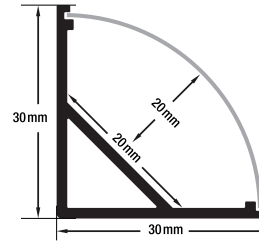

SKU: 666561423537

VBD-CH-C3B (Black)

Material: Anodized Aluminum
Colour: Silver Grey
Diffuser Type: Frosted Black
Diffuser Material: Polycarbonate (PC)
LED Strip Width: Up to 20mm
Installation: Surface Mount
Incl. Accessories: Endcaps (1 Pair)

ACCESSORIES (Sold Separately)

2 pairs of Endcaps **VBD-ENCH-C3B**
SKU: 666561427061
6 pcs of Mounting Clips **VBD-CLCH-C3**
SKU: 666561429119