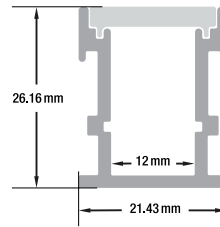

SKU: 666561423445

VBD-CH-W1 (Walkway/Floor)

Material:	Anodized Aluminum
Colour:	Silver Grey
Diffuser Type:	Frosted White
Diffuser Material:	Polycarbonate (PC)
LED Strip Width:	Up to 12mm
Installation:	Inground, Surface Mount
Incl. Accessories:	Endcaps (1 Pair)

ACCESSORIES (Sold Separately)
2 pairs of Endcaps **VBD-ENCH-W1**
SKU: 666561426859