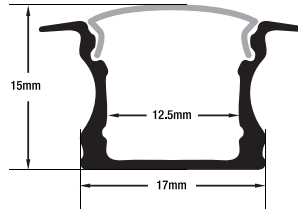

SKU: 666561423346

VBD-CH-RF1B (Black)

Material:	Anodized Aluminum
Colour:	Black
Diffuser Type:	Frosted Black (Included) PC Clear Cover (Sold Separately) 30 Degree Clear Lens (Sold Separately)
Diffuser Material:	Polycarbonate (PC)
LED Strip Width:	Up to 12mm
Installation:	Surface Mount, Recessed, Flush Mount
Incl. Accessories:	Endcaps (1 Pair)

ACCESSORIES (Sold Separately)

4 pairs of Endcaps **VBD-ENCH-RF1B**
SKU: 666561427030
6 pcs of Mounting Clips **VBD-CLCH-S5**
SKU: 666561427191

- Available in 2.4m (94.4"), and 3m (118")
- Full 3-meter (118") lengths are limited to delivery within BC ONLY.

SKU: 666561423353

VBD-CH-RF2 (Walkway/Floor)

Material:	Anodized Aluminum
Colour:	Silver Grey
Diffuser Type:	Frosted White
Diffuser Material:	Polycarbonate (PC)
LED Strip Width:	Up to 12mm
Installation:	Surface Mount, Recessed, Flush Mount
Incl. Accessories:	Endcaps (1 Pair)