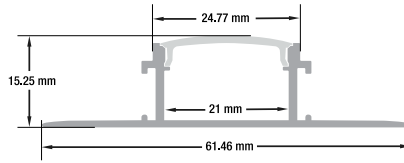

SKU: 666561423643

VBD-CH-D1 (Drywall)

Material:	Anodized Aluminum
Colour:	Silver Grey
Diffuser Type:	Frosted White
Diffuser Material:	Polycarbonate (PC)
LED Strip Width:	Up to 20mm
Installation:	Drywall Recessed
Incl. Accessories:	Endcaps (1 Pair)

- Available in 2.4m (94.4"), and 3m (118")
- Full 3-meter (118") lengths are limited to delivery within BC ONLY.

ACCESSORIES (Sold Separately)
1 pair of Endcaps VBD-ENCH-D1
SKU: 666561427085