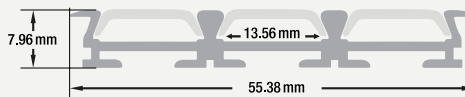

ACCESSORIES (Sold Separately)

- 2 pairs of Endcaps **VBD-ENCH-S3**
  SKU: 666561426699