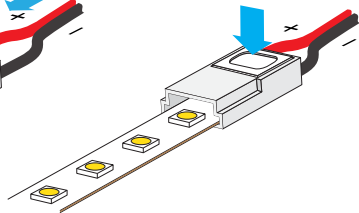

Max. Amp

12V - 5A / 24V - 4A

Wire Gauge

22 AWG

**1** CUT STRIP LIGHT  
AT CUTTING POINT

**2** INSERT STRIP LIGHT AND  
WIRES INTO THE CONNECTOR  
AT THE SAME TIME

**3** PUSH THE BUTTON TO  
CLOSE THE CONNECTOR