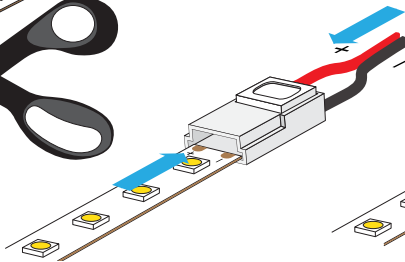

Max. Amp

12V - 5A / 24V - 4A

Wire Gauge

22 AWG

**1** CUT STRIP LIGHT  
AT CUTTING POINT

**2** INSERT STRIP LIGHT AND  
WIRES INTO THE CONNECTOR  
AT THE SAME TIME

**3** PUSH THE BUTTON TO  
CLOSE THE CONNECTOR