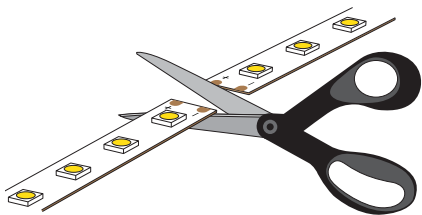

Max. Amp

12V - 5A / 24V - 4A

Wire Gauge

22 AWG

**1** CUT STRIP LIGHT  
AT CUTTING POINT

**2** INSERT STRIP LIGHT AND  
WIRES INTO THE CONNECTOR  
AT THE SAME TIME

**3** PUSH THE BUTTON TO  
CLOSE THE CONNECTOR