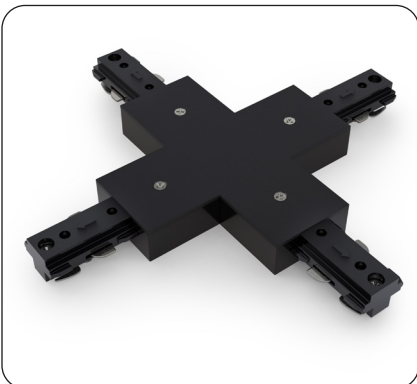

Black LED Track Light Head Dimmable 120V 30W 5CCT

Job Name: _____

Distributor: _____

Type: _____

SPECIFICATIONS

Model No.	VBD-LW-TRB30W-5C-B-xx
Voltage	120V AC
Wattage	30W
Color Temperatures	5CCT Selectable Color Temperature (2700K-3000K-3500K-4000K-5000K)
Material	Aluminum
Available Lens (Beam Angle)	12° • 24° • 36° • 60°
Rendering Index	CRI92
Dimmable	Yes (Triac Dimming)
IP Rating	IP20 (Indoor use only)
Type	H-Type
Certification	ETL/FCC

AVAILABLE LENSES *The track light comes with a lens of your choice; other extra lenses are sold separately.*

12° Beam Angle

24° Beam Angle

36° Beam Angle

60° Beam Angle

AVAILABLE ACCESSORIES
(Sold separately)

Track Mini Joiner H-Type
Model: VBD-0333-MJB
SKU: 666561434410

Track Flexible Joiner H-Type
Model: VBD-0339-FJB
SKU: a666561434496

Track Live End Joiner H-Type
Model: VBD-0331-LEB
SKU: 666561434397

Track L Joiner H-Type
Model: VBD-0335-LJB
SKU: 666561434434

Track Mini T Joiner H-Type
Model: VBD-0336-TJB
SKU: 666561434458

Track Cross Joiner H-Type
Model: VBD-0337-CJB
SKU: 666561434472

Track Floating Canopy H-Type
Model: VBD-0341-FCB
SKU: 666561434519

Track Monopoint Canopy H-Type
Model: VBD-0343-MCB
SKU: 666561434533