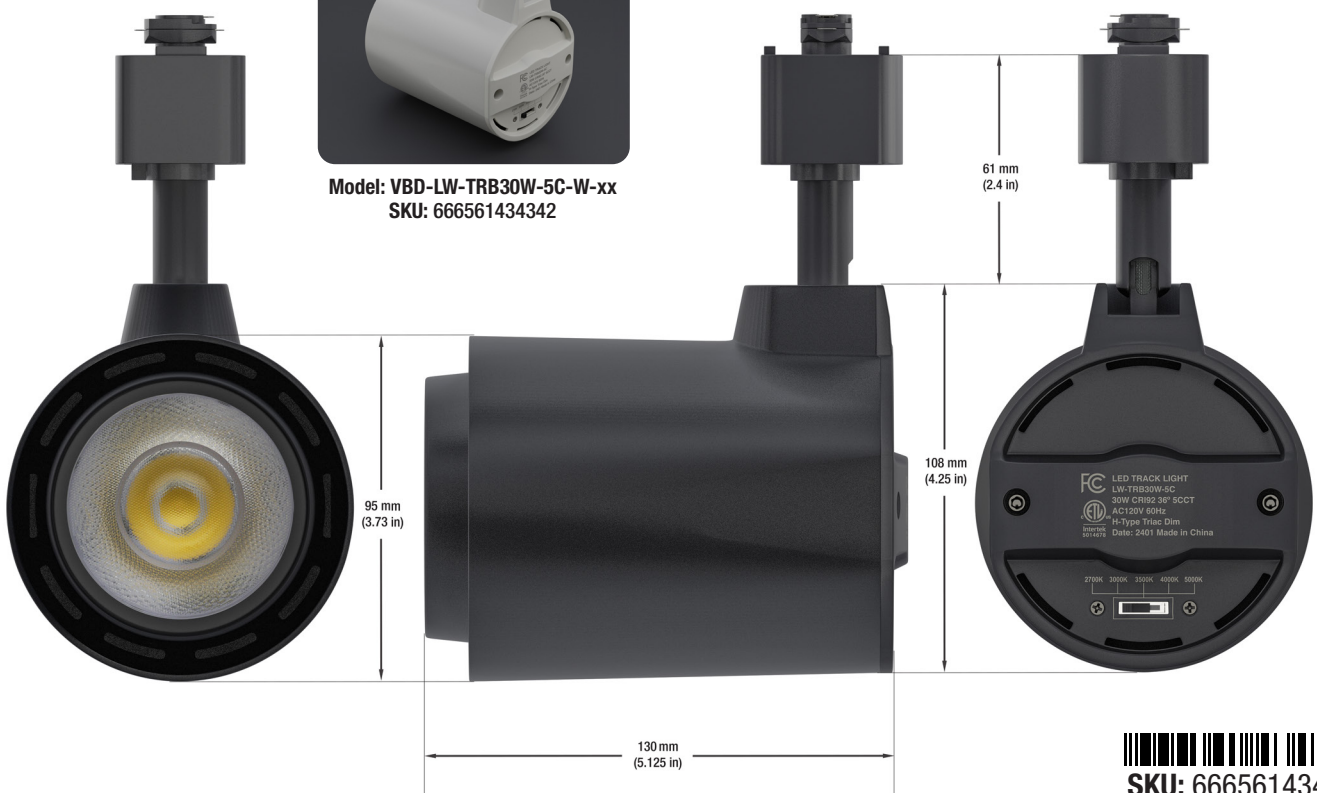

Black LED Track Light Head Dimmable 120V 30W 5CCT

Job Name: _____

Distributor: _____

Type: _____

SPECIFICATIONS

Model No.	VBD-LW-TRB30W-5C-B-xx
Voltage	120V AC
Wattage	30W
Color Temperatures	5CCT Selectable Color Temperature (2700K-3000K-3500K-4000K-5000K)
Material	Aluminum
Available Lens (Beam Angle)	12° • 24° • 36° • 60°
Rendering Index	CRI92
Dimmable	Yes (Triac Dimming)
IP Rating	IP20 (Indoor use only)
Type	H-Type
Certification	ETL/FCC

Features

- Dimmable with 5 CCT options for customizable lighting.
- Energy-efficient with 30W power consumption.
- Operates at 120V Type H voltage.
- Different beam angle lens available for versatile illumination.
- Flexible positioning along the track for adjustable lighting direction.
- Minimalistic design complements various interior styles.
- Easy installation suitable for residential and commercial applications.

ORDERING GUIDE

Example part number: **VBD-LW-TRB30W-5C-B-XX**

Available in White Color

Model: VBD-LW-TRB30W-5C-W-xx
SKU: 666561434342

Disclaimer:

The data and information contained in this specification sheet are subject to change without notice; the ratings supplied are provided based on the product manufacturer. The information contained in this specification sheet should not be considered a warranty, expressed or implied, including, but not limited to, a warranty of merchantability or fitness for a particular purpose. In no event shall Veroboard be liable for any incidental or consequential damages resulting from the use, misuse, or inability to use the product. This exclusion applies regardless of whether such damages are sought based on breach of warranty, breach of contract, negligence, strict liability in tort, or any other legal theory.

AVAILABLE LENSES *The track light comes with a lens of your choice; other extra lenses are sold separately.*

12° Beam Angle

24° Beam Angle

36° Beam Angle

60° Beam Angle

AVAILABLE ACCESSORIES
(Sold separately)