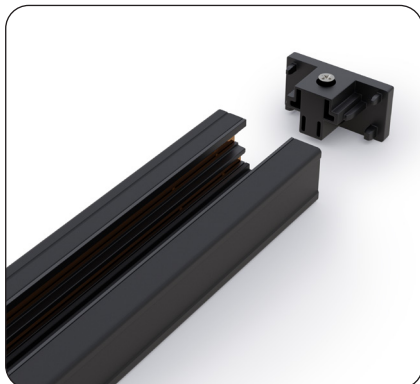

AVAILABLE LENSES *The track light comes with a lens of your choice; other extra lenses are sold separately.*

12° Beam Angle

24° Beam Angle

36° Beam Angle

60° Beam Angle

AVAILABLE ACCESSORIES
(Sold separately)

Track Mini Joiner H-Type
Model: VBD-0333-MJB
SKU: 666561434410

Track Flexible Joiner H-Type
Model: VBD-0339-FJB
SKU: a666561434496

Track Live End Joiner H-Type
Model: VBD-0331-LEB
SKU: 666561434397

Track L Joiner H-Type
Model: VBD-0335-LJB
SKU: 666561434434

Track Mini T Joiner H-Type
Model: VBD-0336-TJB
SKU: 666561434458

Track Cross Joiner H-Type
Model: VBD-0337-CJB
SKU: 666561434472

Track Floating Canopy H-Type
Model: VBD-0341-FCB
SKU: 666561434519

Track Monopoint Canopy H-Type
Model: VBD-0343-MCB
SKU: 666561434533

Track Cable Set H-Type
Model: VBD-AIRC-6F-TLB
SKU: 666561434557

8ft H-Type Track (End caps included)
Model: VBD-0308-TCHB
SKU: 666561434373