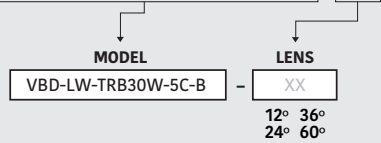

Black LED Track Light Head Dimmable 120V 30W 5CCT

Job Name: _____

Distributor: _____

Type: _____

SPECIFICATIONS

Model No.	VBD-LW-TRB30W-5C-B-xx
Voltage	120V AC
Wattage	30W
Color Temperatures	5CCT Selectable Color Temperature (2700K-3000K-3500K-4000K-5000K)
Material	Aluminum
Available Lens (Beam Angle)	12° • 24° • 36° • 60°
Rendering Index	CRI92
Dimmable	Yes (Triac Dimming)
IP Rating	IP20 (Indoor use only)
Type	H-Type
Certification	ETL/FCC

ORDERING GUIDE

Example part number: **VBD-LW-TRB30W-5C-B-XX**

Available in White Color

Model: VBD-LW-TRB30W-5C-W-xx
SKU: 666561434342

Disclaimer:

The data and information contained in this specification sheet are subject to change without notice; the ratings supplied are provided based on the product manufacturer. The information contained in this specification sheet should not be considered a warranty, expressed or implied, including, but not limited to, a warranty of merchantability or fitness for a particular purpose. In no event shall Veroboard be liable for any incidental or consequential damages resulting from the use, misuse, or inability to use the product. This exclusion applies regardless of whether such damages are sought based on breach of warranty, breach of contract, negligence, strict liability in tort, or any other legal theory.