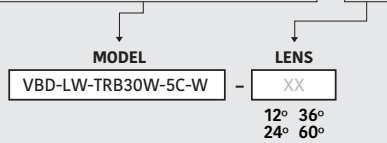

White LED Track Light Head Dimmable 120V 30W 5CCT

SPECIFICATIONS

Model No.	VBD-LW-TRB30W-5C-W-xx
Voltage	120V AC
Wattage	30W
Color Temperatures	5CCT Selectable Color Temperature (2700K-3000K-3500K-4000K-5000K)
Material	Aluminum
Available Lens (Beam Angle)	12° • 24° • 36° • 60°
Rendering Index	CRI92
Dimmable	Yes (Triac Dimming)
IP Rating	IP20 (Indoor use only)
Type	H-Type
Certification	ETL/FCC

Features

- Dimmable with 5 CCT options for customizable lighting.
- Energy-efficient with 30W power consumption.
- Operates at 120V Type H voltage.
- Different beam angle lens available for versatile illumination.
- Flexible positioning along the track for adjustable lighting direction.
- Minimalistic design complements various interior styles.
- Easy installation suitable for residential and commercial applications.

ORDERING GUIDE

Example part number: **VBD-LW-TRB30W-5C-W-XX**