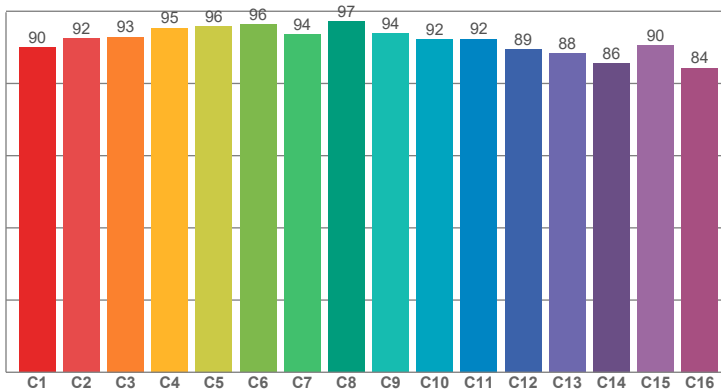

### 60° LENS

Light measurement was created using the Viso Systems - Light Inspector. [www.visosystems.com](http://www.visosystems.com)

**TM30: 92.1**

**CRI: 92.9 (R1-R8)**

**CRI R values, only R1-R8 are used to calculate final CRI value**

R1	R2	R3	R4	R5	R6	R7	R8	R9	R10	R11	R12	R13	R14	R15
95.52	99.18	95.01	95.05	96.61	94.42	88.58	78.95	56.77	98.99	98.18	87.20	97.39	98.05	89.48

**TM30 C values, 16 binned values out of total of 99 C values**