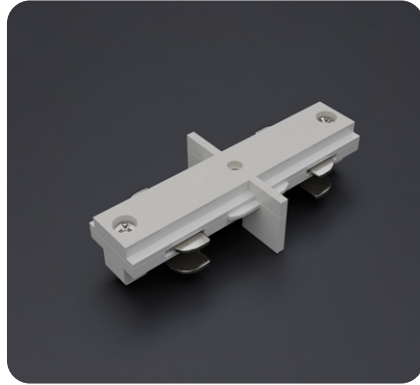

SKU: 666561434342

**AVAILABLE LENSES** *The track light comes with a lens of your choice; other extra lenses are sold separately.*

12° Beam Angle

24° Beam Angle

36° Beam Angle

60° Beam Angle

**AVAILABLE ACCESSORIES**  
*(Sold separately)*

Track Mini Joiner H-Type  
Model: VBD-0333-MJW  
SKU: 666561434403

Track Angle Joiner H-Type  
Model: VBD-0339-FJW  
SKU: a666561434489

Track Live End Joiner H-Type  
Model: VBD-0331-LEW  
SKU: 666561434380