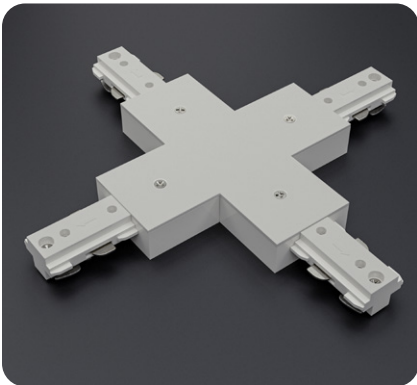

Track Cross Joiner H-Type
Model: VBD-0337-CJW
SKU: 666561434465