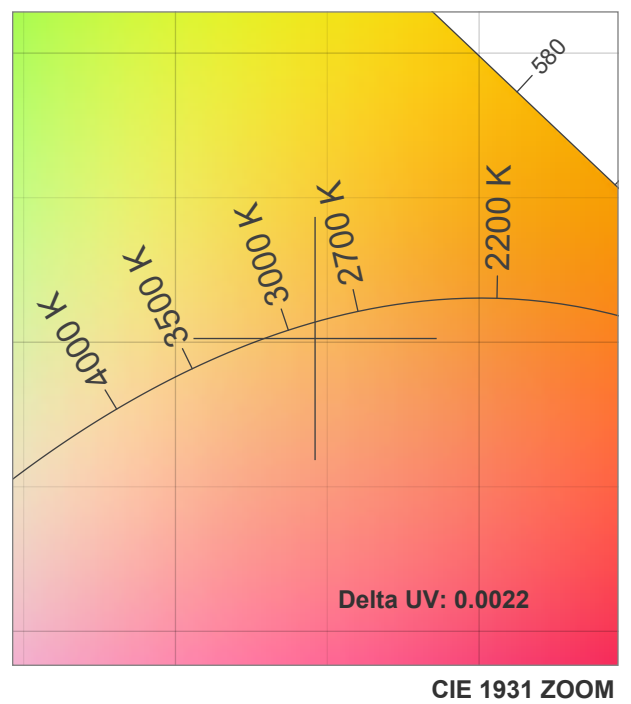

### SPECIFICATIONS

<b>Model No.</b>	VBD-LW-TRB30W-5C-W-xx
<b>Voltage</b>	120V AC
<b>Wattage</b>	30W
<b>Color Temperatures</b>	5CCT Selectable Color Temperature (2700K-3000K-3500K-4000K-5000K)
<b>Material</b>	Aluminum
<b>Available Lens (Beam Angle)</b>	12° • 24° • 36° • 60°
<b>Rendering Index</b>	CRI92
<b>Dimmable</b>	Yes (Triac Dimming)
<b>IP Rating</b>	IP20 (Indoor use only)
<b>Type</b>	H-Type
<b>Certification</b>	ETL/FCC

### 24° LENS

### 36° LENS

### 60° LENS

Light measurement was created using the Viso Systems - Light Inspector. [www.visosystems.com](http://www.visosystems.com)

**TM30: 92.1**

**CRI: 92.9 (R1-R8)**

**CRI R values, only R1-R8 are used to calculate final CRI value**