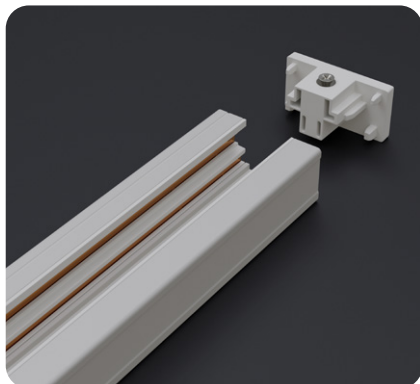

8ft H-Type Track (End caps included)
Model: VBD-0308-TCHW
SKU: 666561434366