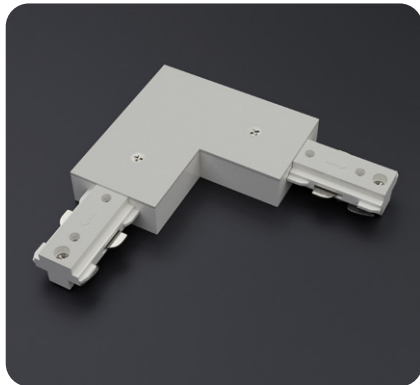

SKU: 666561434342

**AVAILABLE LENSES** *The track light comes with a lens of your choice; other extra lenses are sold separately.*

12° Beam Angle

24° Beam Angle

36° Beam Angle

60° Beam Angle

**AVAILABLE ACCESSORIES**  
*(Sold separately)*

Track Mini Joiner H-Type  
Model: VBD-0333-MJW  
SKU: 666561434403

Track Angle Joiner H-Type  
Model: VBD-0339-FJW  
SKU: a666561434489

Track Live End Joiner H-Type  
Model: VBD-0331-LEW  
SKU: 666561434380