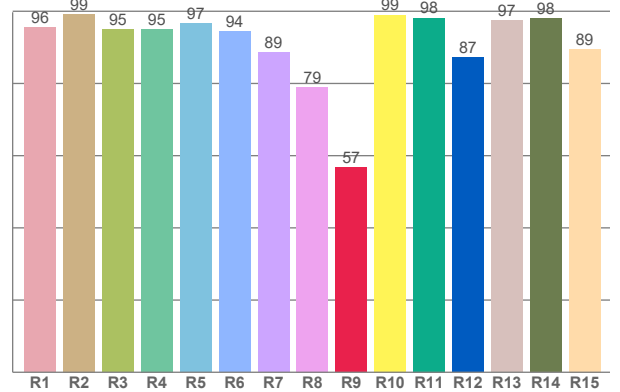

### 60° LENS

Light measurement was created using the Viso Systems - Light Inspector. [www.visosystems.com](http://www.visosystems.com)

**TM30: 92.1**

**CRI: 92.9 (R1-R8)**

**CRI R values, only R1-R8 are used to calculate final CRI value**

R1	R2	R3	R4	R5	R6	R7	R8	R9	R10	R11	R12	R13	R14	R15
95.52	99.18	95.01	95.05	96.61	94.42	88.58	78.95	56.77	98.99	98.18	87.20	97.39	98.05	89.48

**TM30 C values, 16 binned values out of total of 99 C values**