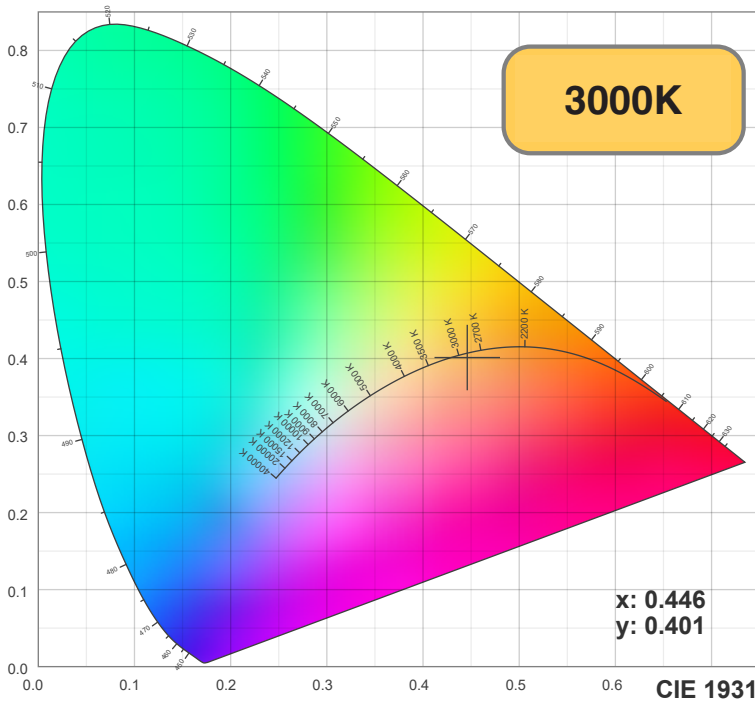

### 24° LENS

### 36° LENS

### 60° LENS

Light measurement was created using the Viso Systems - Light Inspector. [www.visosystems.com](http://www.visosystems.com)

**TM30: 92.1**

**CRI: 92.9 (R1-R8)**

**CRI R values, only R1-R8 are used to calculate final CRI value**