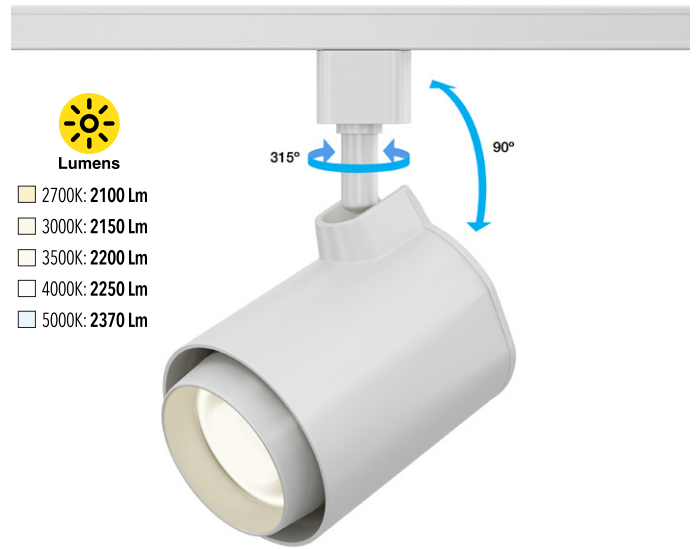

### SPECIFICATIONS

<b>Model No.</b>	VBD-LW-TRB30W-5C-W-xx
<b>Voltage</b>	120V AC
<b>Wattage</b>	30W
<b>Color Temperatures</b>	5CCT Selectable Color Temperature (2700K-3000K-3500K-4000K-5000K)
<b>Material</b>	Aluminum
<b>Available Lens (Beam Angle)</b>	12° • 24° • 36° • 60°
<b>Rendering Index</b>	CRI92
<b>Dimmable</b>	Yes (Triac Dimming)
<b>IP Rating</b>	IP20 (Indoor use only)
<b>Type</b>	H-Type
<b>Certification</b>	ETL/FCC

### ORDERING GUIDE

Example part number: **VBD-LW-TRB30W-5C-W-XX**

Available in Black Color

Model: VBD-LW-TRB30W-5C-B-xx  
SKU: 666561434359

Job Name: \_\_\_\_\_

Distributor: \_\_\_\_\_

Type: \_\_\_\_\_

Lumens