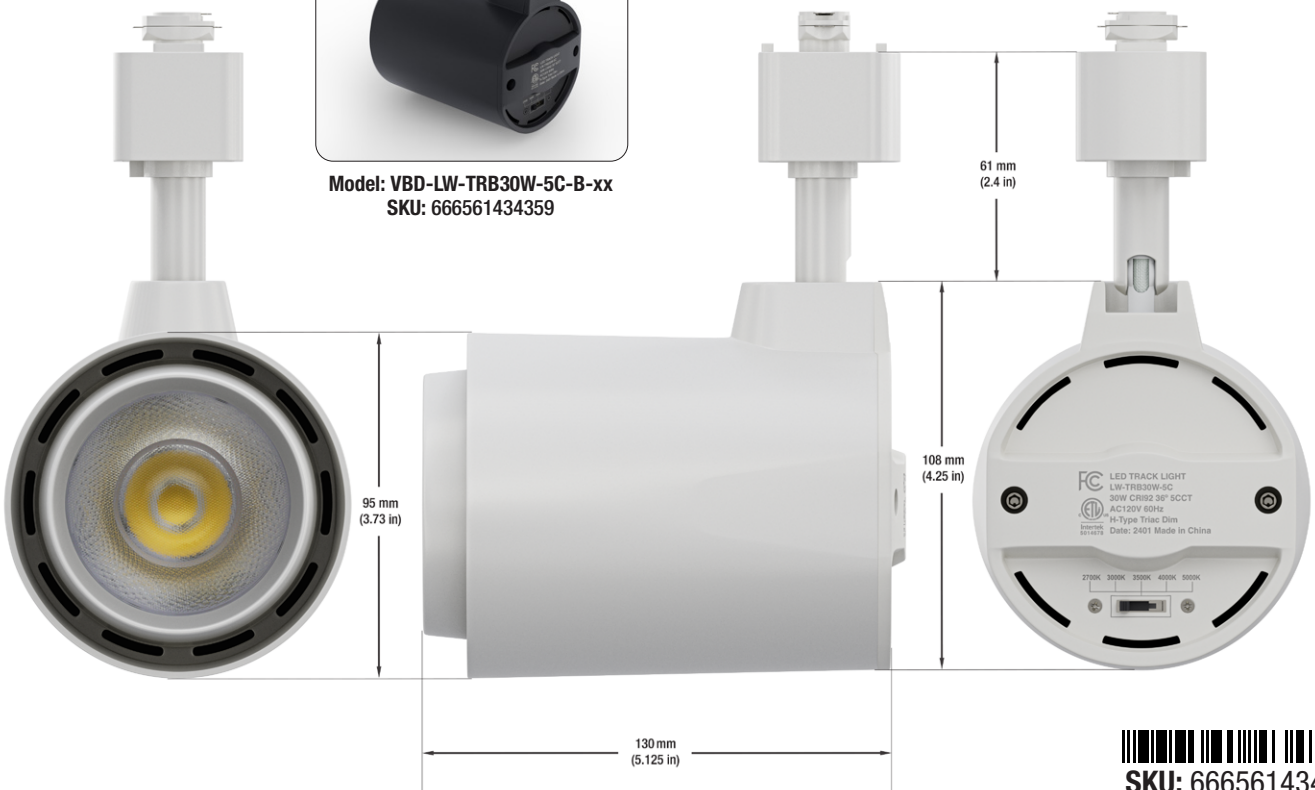

### SPECIFICATIONS

<b>Model No.</b>	VBD-LW-TRB30W-5C-W-xx
<b>Voltage</b>	120V AC
<b>Wattage</b>	30W
<b>Color Temperatures</b>	5CCT Selectable Color Temperature (2700K-3000K-3500K-4000K-5000K)
<b>Material</b>	Aluminum
<b>Available Lens (Beam Angle)</b>	12° • 24° • 36° • 60°
<b>Rendering Index</b>	CRI92
<b>Dimmable</b>	Yes (Triac Dimming)
<b>IP Rating</b>	IP20 (Indoor use only)
<b>Type</b>	H-Type
<b>Certification</b>	ETL/FCC

### Features

- Dimmable with 5 CCT options for customizable lighting.
- Energy-efficient with 30W power consumption.
- Operates at 120V Type H voltage.
- Different beam angle lens available for versatile illumination.
- Flexible positioning along the track for adjustable lighting direction.
- Minimalistic design complements various interior styles.
- Easy installation suitable for residential and commercial applications.

### ORDERING GUIDE

Example part number: **VBD-LW-TRB30W-5C-W-XX**

Available in Black Color

Model: VBD-LW-TRB30W-5C-B-xx  
SKU: 666561434359

Job Name: \_\_\_\_\_

Distributor: \_\_\_\_\_

Type: \_\_\_\_\_

Lumens