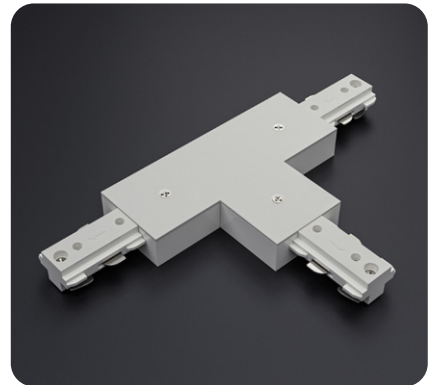

Track Mini T Joiner H-Type
Model: VBD-0336-TJW
SKU: 666561434441