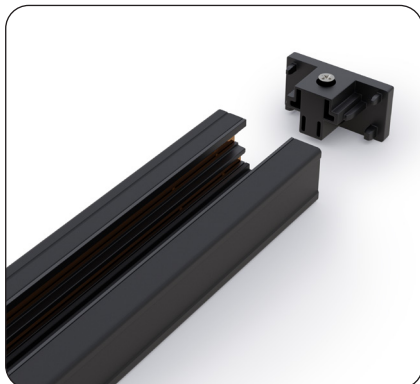

AVAILABLE LENSES *The track light comes with a lens of your choice; other extra lenses are sold separately.*

15° Beam Angle

25° Beam Angle

36° Beam Angle

55° Beam Angle

AVAILABLE ACCESSORIES
(Sold separately)

Track Mini Joiner H-Type
Model: VBD-0333-MJB
SKU: 666561434410

Track Angle Joiner H-Type
Model: VBD-0339-FJB
SKU: a666561434496

Track Live End Joiner H-Type
Model: VBD-0331-LEB
SKU: 666561434397

Track L Joiner H-Type
Model: VBD-0335-LJB
SKU: 666561434434

Track Mini T Joiner H-Type
Model: VBD-0336-TJB
SKU: 666561434458

Track Cross Joiner H-Type
Model: VBD-0337-CJB
SKU: 666561434472

Track Floating Canopy H-Type
Model: VBD-0341-FCB
SKU: 666561434519

Track Monopoint Canopy H-Type
Model: VBD-0343-MCB
SKU: 666561434533

Track Cable Set H-Type
Model: VBD-AIRC-6F-TLB
SKU: 666561434557

8ft H-Type Track (End caps included)
Model: VBD-0308-TCHB
SKU: 666561434373