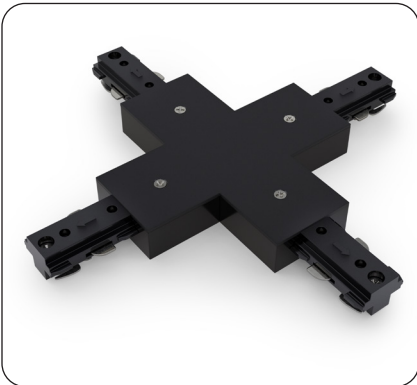

Black LED Track Light Head Dimmable 120V 12W 5CCT

SPECIFICATIONS

Model No.	VBD-LW-TRB12W-5C-B-xx
Voltage	120V AC
Wattage	12W
Color Temperatures	5CCT Selectable Color Temperature (2700K-3000K-3500K-4000K-5000K)
Material	Aluminum
Available Lens (Beam Angle)	15° • 25° • 36° • 55°
Rendering Index	CRI92
Dimmable	Yes (Triac Dimming)
IP Rating	IP20 (Indoor use only)
Type	H-Type
Certification	ETL/FCC

AVAILABLE LENSES *The track light comes with a lens of your choice; other extra lenses are sold separately.*

15° Beam Angle

25° Beam Angle

36° Beam Angle

55° Beam Angle

AVAILABLE ACCESSORIES
(Sold separately)

Track Mini Joiner H-Type
Model: VBD-0333-MJB
SKU: 666561434410

Track Angle Joiner H-Type
Model: VBD-0339-FJB
SKU: a666561434496

Track Live End Joiner H-Type
Model: VBD-0331-LEB
SKU: 666561434397

Track L Joiner H-Type
Model: VBD-0335-LJB
SKU: 666561434434

Track Mini T Joiner H-Type
Model: VBD-0336-TJB
SKU: 666561434458

Track Cross Joiner H-Type
Model: VBD-0337-CJB
SKU: 666561434472

Track Floating Canopy H-Type
Model: VBD-0341-FCB
SKU: 666561434519

Track Monopoint Canopy H-Type
Model: VBD-0343-MCB
SKU: 666561434533