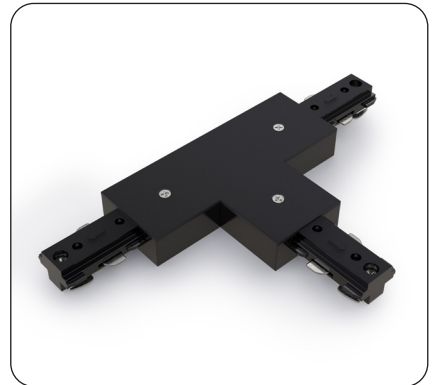

Black LED Track Light Head Dimmable 120V 12W 5CCT

SPECIFICATIONS

Model No.	VBD-LW-TRB12W-5C-B-xx
Voltage	120V AC
Wattage	12W
Color Temperatures	5CCT Selectable Color Temperature (2700K-3000K-3500K-4000K-5000K)
Material	Aluminum
Available Lens (Beam Angle)	15° • 25° • 36° • 55°
Rendering Index	CRI92
Dimmable	Yes (Triac Dimming)
IP Rating	IP20 (Indoor use only)
Type	H-Type
Certification	ETL/FCC

AVAILABLE LENSES *The track light comes with a lens of your choice; other extra lenses are sold separately.*

15° Beam Angle

25° Beam Angle

36° Beam Angle

55° Beam Angle

AVAILABLE ACCESSORIES
(Sold separately)

Track Mini Joiner H-Type
Model: VBD-0333-MJB
SKU: 666561434410

Track Angle Joiner H-Type
Model: VBD-0339-FJB
SKU: a666561434496

Track Live End Joiner H-Type
Model: VBD-0331-LEB
SKU: 666561434397

Track L Joiner H-Type
Model: VBD-0335-LJB
SKU: 666561434434

Track Mini T Joiner H-Type
Model: VBD-0336-TJB
SKU: 666561434458

Track Cross Joiner H-Type
Model: VBD-0337-CJB
SKU: 666561434472

Track Floating Canopy H-Type
Model: VBD-0341-FCB
SKU: 666561434519

Track Monopoint Canopy H-Type
Model: VBD-0343-MCB
SKU: 666561434533