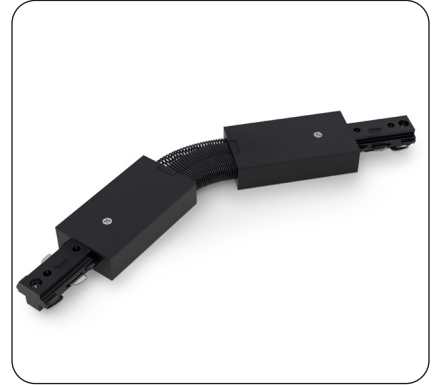

Black LED Track Light Head Dimmable 120V 12W 5CCT

SPECIFICATIONS

Model No.	VBD-LW-TRB12W-5C-B-xx
Voltage	120V AC
Wattage	12W
Color Temperatures	5CCT Selectable Color Temperature (2700K-3000K-3500K-4000K-5000K)
Material	Aluminum
Available Lens (Beam Angle)	15° • 25° • 36° • 55°
Rendering Index	CRI92
Dimmable	Yes (Triac Dimming)
IP Rating	IP20 (Indoor use only)
Type	H-Type
Certification	ETL/FCC

Features

- Dimmable with 5 CCT options for customizable lighting.
- Energy-efficient with 12W power consumption.
- Operates at 120V Type H voltage.
- Different beam angle lens available for versatile illumination.
- Flexible positioning along the track for adjustable lighting direction.
- Minimalistic design complements various interior styles.
- Easy installation suitable for residential and commercial applications.

AVAILABLE LENSES *The track light comes with a lens of your choice; other extra lenses are sold separately.*

15° Beam Angle

25° Beam Angle

36° Beam Angle

55° Beam Angle

AVAILABLE ACCESSORIES
(Sold separately)

Track Mini Joiner H-Type
Model: VBD-0333-MJB
SKU: 666561434410

Track Angle Joiner H-Type
Model: VBD-0339-FJB
SKU: a666561434496

Track Live End Joiner H-Type
Model: VBD-0331-LEB
SKU: 666561434397

Track L Joiner H-Type
Model: VBD-0335-LJB
SKU: 666561434434