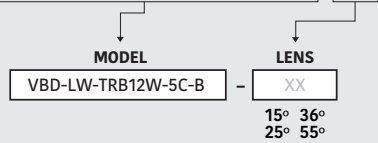

Black LED Track Light Head Dimmable 120V 12W 5CCT

SPECIFICATIONS

Model No.	VBD-LW-TRB12W-5C-B-xx
Voltage	120V AC
Wattage	12W
Color Temperatures	5CCT Selectable Color Temperature (2700K-3000K-3500K-4000K-5000K)
Material	Aluminum
Available Lens (Beam Angle)	15° • 25° • 36° • 55°
Rendering Index	CRI92
Dimmable	Yes (Triac Dimming)
IP Rating	IP20 (Indoor use only)
Type	H-Type
Certification	ETL/FCC

ORDERING GUIDE

Example part number: **VBD-LW-TRB12W-5C-B-XX**

Available in White Color

Model: VBD-LW-TRB12W-5C-W-xx
SKU: 666561434304

Job Name: _____

Distributor: _____

Type: _____

Disclaimer: