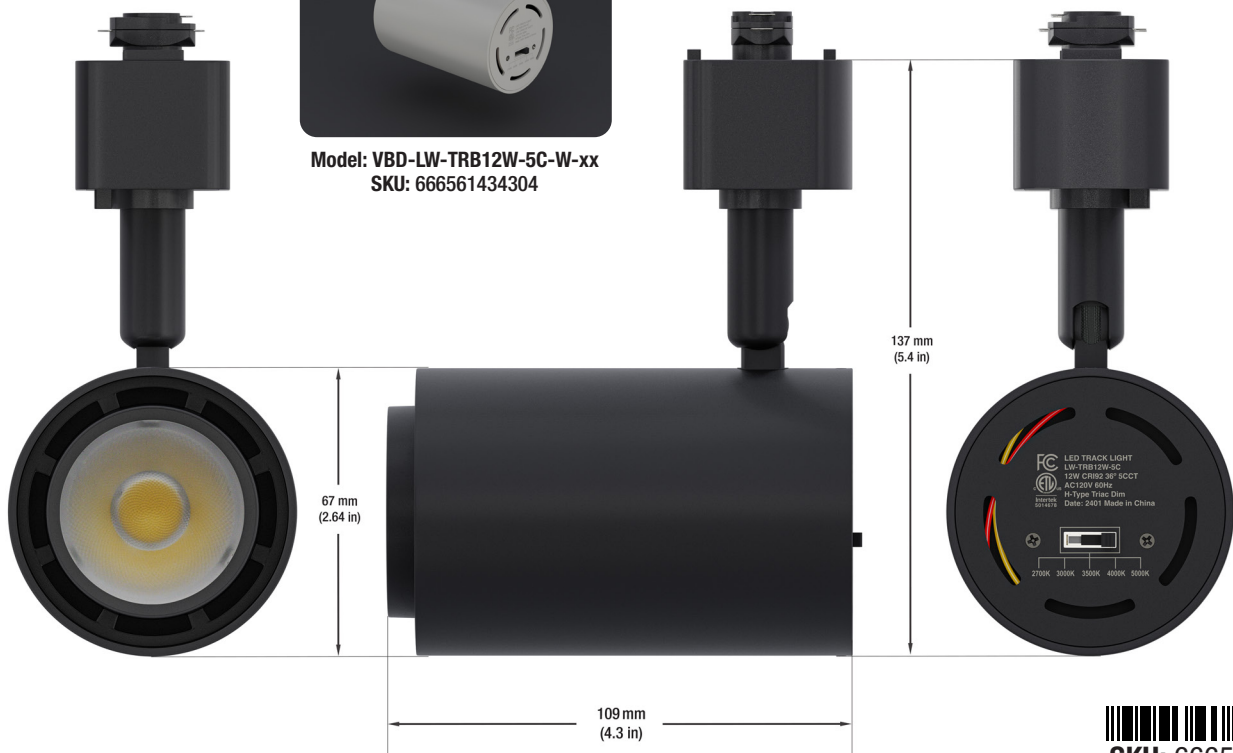

Black LED Track Light Head Dimmable 120V 12W 5CCT

SPECIFICATIONS

Model No.	VBD-LW-TRB12W-5C-B-xx
Voltage	120V AC
Wattage	12W
Color Temperatures	5CCT Selectable Color Temperature (2700K-3000K-3500K-4000K-5000K)
Material	Aluminum
Available Lens (Beam Angle)	15° • 25° • 36° • 55°
Rendering Index	CRI92
Dimmable	Yes (Triac Dimming)
IP Rating	IP20 (Indoor use only)
Type	H-Type
Certification	ETL/FCC

Features

- Dimmable with 5 CCT options for customizable lighting.
- Energy-efficient with 12W power consumption.
- Operates at 120V Type H voltage.
- Different beam angle lens available for versatile illumination.
- Flexible positioning along the track for adjustable lighting direction.
- Minimalistic design complements various interior styles.
- Easy installation suitable for residential and commercial applications.

ORDERING GUIDE

Example part number: **VBD-LW-TRB12W-5C-B-XX**

Available in White Color

Model: VBD-LW-TRB12W-5C-W-xx
SKU: 666561434304

Job Name: _____

Distributor: _____

Type: _____

Disclaimer: