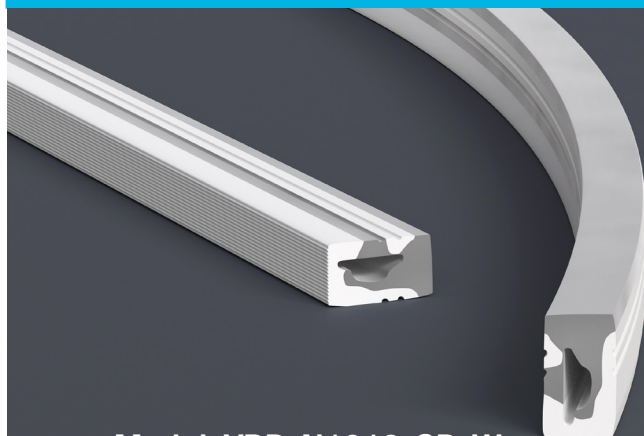

VEROBOARD®

Model: VBD-N1018-SD-W

Material:	Silicone
Colour:	White
Beam Angel:	120°
Channel Length:	5m (16.4ft) Max
Channel Width:	10mm (0.39")
Channel Height:	18mm (0.7")

Job Name: _____

Distributor: _____

Type: _____

VBD-N1018-SD-W (5 meters)

SKU: 666561433031

Model: VBD-N1018-SD-W

VBD-N1018-SD-W is designed to meet your needs with exceptional performance and quality. Please note that while this product is built to excel in various conditions, it is not recommended for extended exposure to strong UV rays or direct sunlight. If you intend to utilize the **VBD-N1018-SD-W** outdoors, we strongly recommend providing ample shade or protective cover to shield it from direct sunlight.

ACCESSORIES (Sold Separately)

End Caps (1 Pair/bag)	Mounting Clips (10 PCs/bag)	Flexible Clips (1 Meter)	Linear Mounting (1 Meter)
 <p>Model: VBD-EN1018-W SKU: 666561433048</p>	 <p>Model: VBD-CLN1018-MC SKU: 666561433079</p>	 <p>Model: VBD-CLN1018-FC SKU: 666561433055</p>	 <p>Model: VBD-CLN1018-LI SKU: 666561433062</p>

Ordering Guide Example: VBD-N1018-SD-W-4FT

MODEL

LENGTH (FT)

VBD-N1018-SD-W

-

XXXX

Maximum Length 5 Meters (16.4ft)

AVAILABLE LED STRIP LIGHTS (Sold Separately)