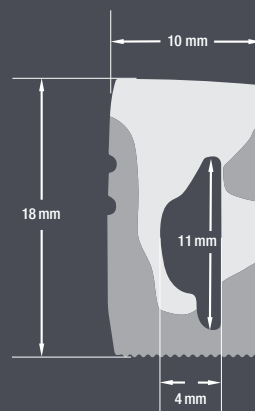

VEROBOARD®

Model: VBD-N1018-SD-W

Material:	Silicone
Colour:	White
Beam Angel:	120°
Channel Length:	5m (16.4ft) Max
Channel Width:	10mm (0.39")
Channel Height:	18mm (0.7")

Job Name: _____

Distributor: _____

Type: _____

VBD-N1018-SD-W (5 meters)

SKU: 666561433031

Model: VBD-N1018-SD-W

VBD-N1018-SD-W is designed to meet your needs with exceptional performance and quality. Please note that while this product is built to excel in various conditions, it is not recommended for extended exposure to strong UV rays or direct sunlight. If you intend to utilize the **VBD-N1018-SD-W** outdoors, we strongly recommend providing ample shade or protective cover to shield it from direct sunlight.

Ordering Guide Example: VBD-N1018-SD-W-4FT

MODEL

LENGTH (FT)

VBD-N1018-SD-W

-

XXXX

Maximum Length 5 Meters (16.4ft)

AVAILABLE LED STRIP LIGHTS (Sold Separately)

VOLTAGE	WATTAGE	BRIGHTNESS
24V DC	14W/m (4.2W/ft) (2.7K, 3K, 3.5K, 4K, 5K)	1640Lm/m (500Lm/ft) (2.7K, 3K, 3.5K, 4K, 5K)
24V DC	15W/m (4.5W/ft) (RGB60K)	_____

MODEL	COLOUR TEMPERATURE	SKU
VBDFS-E2835-2700-168-24-NS-10	SOFT WHITE 	666561433192
VBDFS-E2835-3000-168-24-NS-10	WARM WHITE 	666561433208
VBDFS-E2835-3500-168-24-NS-10	MID-WARM WHITE 	666561433215
VBDFS-E2835-4000-168-24-NS-10	NATURAL WHITE 	666561433222
VBDFS-E2835-5000-168-24-NS-10	DAYLIGHT 	666561433239
VBDFS-A6050-RGB60K-84-24-NS-10	RGB + COOL WHITE  	666561433253