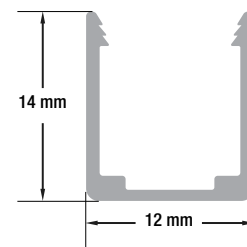

VEROBOARD®

Model: VBD-N1018-SD-W

Material:	Silicone
Colour:	White
Beam Angel:	120°
Channel Length:	5m (16.4ft) Max
Channel Width:	10mm (0.39")
Channel Height:	18mm (0.7")

Job Name: _____

Distributor: _____

Ordering Guide Example: VBD-N1018-SD-W-4FT

MODEL

LENGTH (FT)

VBD-N1018-SD-W

-

XXXX

Maximum Length 5 Meters (16.4ft)

AVAILABLE LED STRIP LIGHTS (Sold Separately)