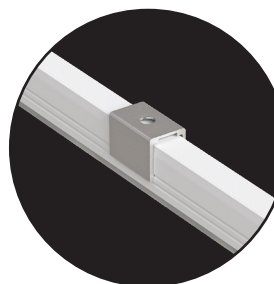

# VEROBOARD®

**Model: VBD-N1018-SD-W**

|                        |                 |
|------------------------|-----------------|
| <b>Material:</b>       | Silicone        |
| <b>Colour:</b>         | White           |
| <b>Beam Angel:</b>     | 120°            |
| <b>Channel Length:</b> | 5m (16.4ft) Max |
| <b>Channel Width:</b>  | 10mm (0.39")    |
| <b>Channel Height:</b> | 18mm (0.7")     |

## Ordering Guide Example: VBD-N1018-SD-W-4FT

MODEL

LENGTH (FT)

VBD-N1018-SD-W

-

XXXX

Maximum Length 5 Meters (16.4ft)