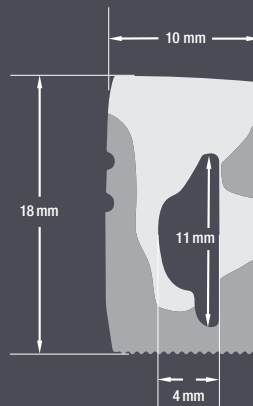

VEROBOARD®

Model: VBD-N1018-SD-W

Material:	Silicone
Colour:	White
Beam Angel:	120°
Channel Length:	5m (16.4ft) Max
Channel Width:	10mm (0.39")
Channel Height:	18mm (0.7")

Job Name: _____

Distributor: _____

Type: _____

SKU: 666561433031

VBD-N1018-SD-W is designed to meet your needs with exceptional performance and quality. Please note that while this product is built to excel in various conditions, it is not recommended for extended exposure to strong UV rays or direct sunlight. If you intend to utilize the **VBD-N1018-SD-W** outdoors, we strongly recommend providing ample shade or protective cover to shield it from direct sunlight.

ACCESSORIES (Sold Separately)

End Caps (1 Pair/bag)	Mounting Clips (10 PCs/bag)	Flexible Clips (1 Meter)	Linear Mounting (1 Meter)
Model: VBD-EN1018-W SKU: 666561433048	Model: VBD-CLN1018-MC SKU: 666561433079	Model: VBD-CLN1018-FC SKU: 666561433055	Model: VBD-CLN1018-LI SKU: 666561433062

Ordering Guide Example: VBD-N1018-SD-W-4FT

MODEL

LENGTH (FT)

VBD-N1018-SD-W

-

XXXX

Maximum Length 5 Meters (16.4ft)