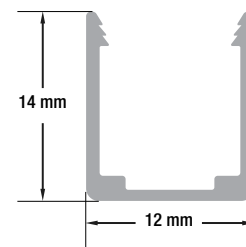

# VEROBOARD®

**Model: VBD-N1018-SD-W**

|                        |                 |
|------------------------|-----------------|
| <b>Material:</b>       | Silicone        |
| <b>Colour:</b>         | White           |
| <b>Beam Angel:</b>     | 120°            |
| <b>Channel Length:</b> | 5m (16.4ft) Max |
| <b>Channel Width:</b>  | 10mm (0.39")    |
| <b>Channel Height:</b> | 18mm (0.7")     |

## Ordering Guide Example: VBD-N1018-SD-W-4FT

MODEL

LENGTH (FT)

VBD-N1018-SD-W

-

XXXX

Maximum Length 5 Meters (16.4ft)