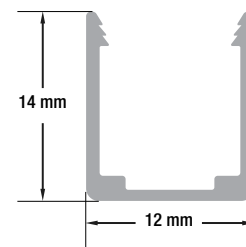

VEROBOARD®

Model: VBD-N1018-SD-W

Material:	Silicone
Colour:	White
Beam Angel:	120°
Channel Length:	10m (32.8ft) Max
Channel Width:	10mm (0.39")
Channel Height:	18mm (0.7")

Job Name: _____

Distributor: _____

Ordering Guide Example: VBD-N1018-SD-W-4FT

MODEL

LENGTH (FT)

VBD-N1018-SD-W

-

XXXX

Maximum Length **10 Meters (32.8ft)**

AVAILABLE LED STRIP LIGHTS (Sold Separately)