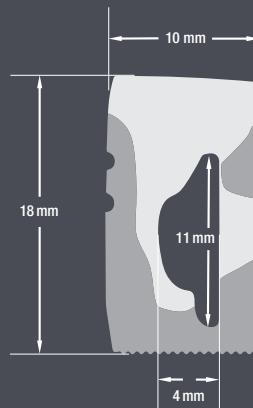

VEROBOARD®

Model: VBD-N1018-SD-W

Material:	Silicone
Colour:	White
Beam Angel:	120°
Channel Length:	10m (32.8ft) Max
Channel Width:	10mm (0.39")
Channel Height:	18mm (0.7")

Job Name: _____

Distributor: _____

Type: _____

VBD-N1018-SD-W (5 meters)

SKU: 666561433031

Model: VBD-N1018-SD-W

VBD-N1018-SD-W is designed to meet your needs with exceptional performance and quality. Please note that while this product is built to excel in various conditions, it is not recommended for extended exposure to strong UV rays or direct sunlight. If you intend to utilize the **VBD-N1018-SD-W** outdoors, we strongly recommend providing ample shade or protective cover to shield it from direct sunlight.

Ordering Guide Example: VBD-N1018-SD-W-4FT

MODEL

LENGTH (FT)

VBD-N1018-SD-W

-

XXXX

Maximum Length **10 Meters (32.8ft)**

AVAILABLE LED STRIP LIGHTS (Sold Separately)

VOLTAGE	WATTAGE	BRIGHTNESS
24V DC	14W/m (4.2W/ft) (2.7K, 3K, 3.5K, 4K, 5K)	1640Lm/m (500Lm/ft) (2.7K, 3K, 3.5K, 4K, 5K)
24V DC	15W/m (4.5W/ft) (RGB60K)	_____

MODEL	COLOUR TEMPERATURE	SKU
VBDFS-E2835-2700-168-24-NS-10	SOFT WHITE 	666561433192
VBDFS-E2835-3000-168-24-NS-10	WARM WHITE 	666561433208
VBDFS-E2835-3500-168-24-NS-10	MID-WARM WHITE 	666561433215
VBDFS-E2835-4000-168-24-NS-10	NATURAL WHITE 	666561433222
VBDFS-E2835-5000-168-24-NS-10	DAYLIGHT 	666561433239
VBDFS-A6050-RGB60K-84-24-NS-10	RGB + COOL WHITE  	666561433253