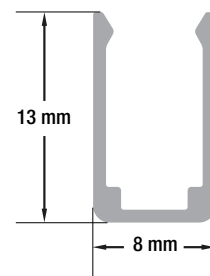

# VEROBOARD®

**Model: VBD-N0612-SD-W**

<b>Material:</b>	Silicone
<b>Colour:</b>	White
<b>Beam Angel:</b>	120°
<b>Channel Length:</b>	5m (16.4ft) Max
<b>Channel Width:</b>	6mm (0.23")
<b>Channel Height:</b>	12mm (0.47")

## Ordering Guide Example: VBD-N0612-SD-W-4FT

**MODEL**

**LENGTH (FT)**

VBD-N0612-SD-W

-

XXXX

Maximum Length 5 Meters (16.4ft)