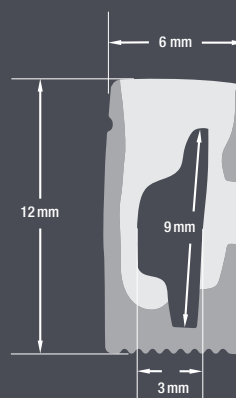

# VEROBOARD®

**Model: VBD-N0612-SD-W**

<b>Material:</b>	Silicone
<b>Colour:</b>	White
<b>Beam Angel:</b>	120°
<b>Channel Length:</b>	5m (16.4ft) Max
<b>Channel Width:</b>	6mm (0.23")
<b>Channel Height:</b>	12mm (0.47")

**Job Name:** \_\_\_\_\_

**Distributor:** \_\_\_\_\_

**Type:** \_\_\_\_\_

**VBD-N0612-SD-W (5 meters)**

**SKU: 666561432980**

**Model: VBD-N0612-SD-W**

**VBD-N0612-SD-W** is designed to meet your needs with exceptional performance and quality. Please note that while this product is built to excel in various conditions, it is not recommended for extended exposure to strong UV rays or direct sunlight. If you intend to utilize the **VBD-N0612-SD-W** outdoors, we strongly recommend providing ample shade or protective cover to shield it from direct sunlight.

## ACCESSORIES (Sold Separately)

End Caps (1 Pair/bag)	Mounting Clips (10 PCs/bag)	Flexible Clips (1 Meter)	Linear Mounting (1 Meter)
<p><b>Model: VBD-EN0612-W</b> <b>SKU: 666561432997</b></p>	<p><b>Model: VBD-CLN0612-MC</b> <b>SKU: 666561432973</b></p>	<p><b>Model: VBD-CLN0612-FC</b> <b>SKU: 666561432959</b></p>	<p><b>Model: VBD-CLN0612-LI</b> <b>SKU: 666561432966</b></p>

## Ordering Guide Example: VBD-N0612-SD-W-4FT

**MODEL**

**LENGTH (FT)**

VBD-N0612-SD-W

-

XXXX

Maximum Length 5 Meters (16.4ft)