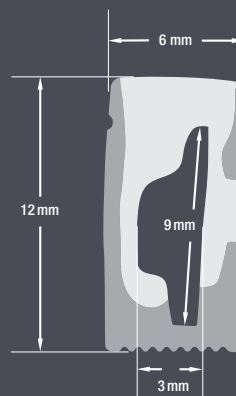

# VEROBOARD®

**Model: VBD-N0612-SD-W**

<b>Material:</b>	Silicone
<b>Colour:</b>	White
<b>Beam Angel:</b>	120°
<b>Channel Length:</b>	10m (32.8ft) Max
<b>Channel Width:</b>	6mm (0.23")
<b>Channel Height:</b>	12mm (0.47")

**Job Name:** \_\_\_\_\_

**Distributor:** \_\_\_\_\_

**Type:** \_\_\_\_\_

**VBD-N0612-SD-W (5 meters)**

**SKU: 666561432980**

**Model: VBD-N0612-SD-W**

**VBD-N0612-SD-W** is designed to meet your needs with exceptional performance and quality. Please note that while this product is built to excel in various conditions, it is not recommended for extended exposure to strong UV rays or direct sunlight. If you intend to utilize the **VBD-N0612-SD-W** outdoors, we strongly recommend providing ample shade or protective cover to shield it from direct sunlight.

## ACCESSORIES (Sold Separately)

End Caps (1 Pair/bag)	Mounting Clips (10 PCs/bag)	Flexible Clips (1 Meter)	Linear Mounting (1 Meter)
<p><b>Model: VBD-EN0612-W</b> <b>SKU: 666561432997</b></p>	<p><b>Model: VBD-CLN0612-MC</b> <b>SKU: 666561432973</b></p>	<p><b>Model: VBD-CLN0612-FC</b> <b>SKU: 666561432959</b></p>	<p><b>Model: VBD-CLN0612-LI</b> <b>SKU: 666561432966</b></p>

## Ordering Guide Example: VBD-N0612-SD-W-4FT

**MODEL**

**LENGTH (FT)**

VBD-N0612-SD-W

-

XXXX

Maximum Length **10 Meters (32.8ft)**