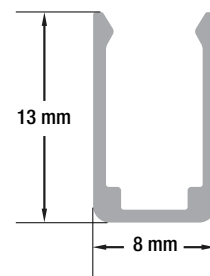

# VEROBOARD®

**Model: VBD-N0612-SD-W**

<b>Material:</b>	Silicone
<b>Colour:</b>	White
<b>Beam Angel:</b>	120°
<b>Channel Length:</b>	10m (32.8ft) Max
<b>Channel Width:</b>	6mm (0.23")
<b>Channel Height:</b>	12mm (0.47")

## Ordering Guide Example: VBD-N0612-SD-W-4FT

**MODEL**

**LENGTH (FT)**

VBD-N0612-SD-W

-

XXXX

Maximum Length **10 Meters (32.8ft)**