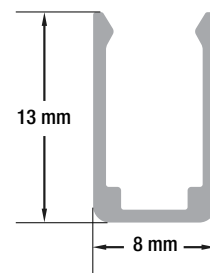

## Model: VBD-N0612-SD-B

Material:	Silicone
Colour:	Black
Beam Angel:	120°
Channel Length:	10m (32.8ft) Max
Channel Width:	6mm (0.23")
Channel Height:	12mm (0.47")

Job Name: \_\_\_\_\_

Distributor: \_\_\_\_\_

## Ordering Guide Example: VBD-N0612-SD-B-4FT

MODEL	LENGTH (FT)
VBD-N0612-SD-B	XXXX

Maximum Length 10 Meters (32.8ft)