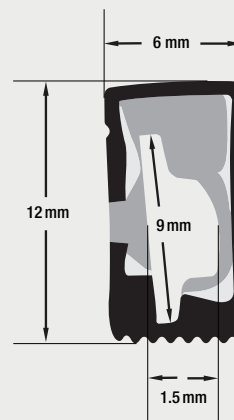

VEROBOARD®

Model: VBD-N0612-SD-B

Material:	Silicone
Colour:	Black
Beam Angel:	120°
Channel Length:	10m (32.8ft) Max
Channel Width:	6mm (0.23")
Channel Height:	12mm (0.47")

Job Name: _____

Distributor: _____

Type: _____

VBD-N0612-SD-B (5 meters)

SKU: 666561432935

VBD-N0612-SD-B is designed to meet your needs with exceptional performance and quality. Please note that while this product is built to excel in various conditions, it is not recommended for extended exposure to strong UV rays or direct sunlight. If you intend to utilize the **VBD-N0612-SD-B** outdoors, we strongly recommend providing ample shade or protective cover to shield it from direct sunlight.

ACCESSORIES (Sold Separately)

End Caps (1 Pair/bag)	Mounting Clips (10 PCs/bag)	Flexible Clips (1 Meter)	Linear Mounting (1 Meter)
Model: VBD-EN0612-B SKU: 666561432942	Model: VBD-CLN0612-MC SKU: 666561432973	Model: VBD-CLN0612-FC SKU: 666561432959	Model: VBD-CLN0612-LI SKU: 666561432966

Ordering Guide Example: VBD-N0612-SD-B-4FT

MODEL	LENGTH (FT)
VBD-N0612-SD-B	XXXX

Maximum Length 10 Meters (32.8ft)