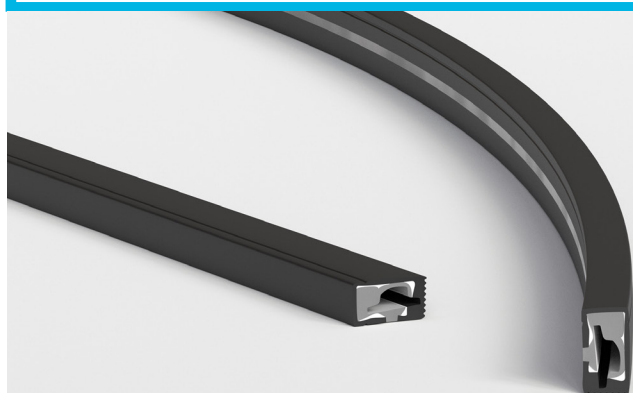

## Model: VBD-N0612-SD-B

Material:	Silicone
Colour:	Black
Beam Angel:	120°
Channel Length:	10m (32.8ft) Max
Channel Width:	6mm (0.23")
Channel Height:	12mm (0.47")

Job Name: \_\_\_\_\_

Distributor: \_\_\_\_\_

Type: \_\_\_\_\_

VBD-N0612-SD-B (5 meters)

**SKU: 666561432935**

Model: VBD-N0612-SD-B

**VBD-N0612-SD-B** is designed to meet your needs with exceptional performance and quality. Please note that while this product is built to excel in various conditions, it is not recommended for extended exposure to strong UV rays or direct sunlight. If you intend to utilize the **VBD-N0612-SD-B** outdoors, we strongly recommend providing ample shade or protective cover to shield it from direct sunlight.

## Ordering Guide Example: VBD-N0612-SD-B-4FT

MODEL	LENGTH (FT)
VBD-N0612-SD-B	XXXX

Maximum Length 10 Meters (32.8ft)