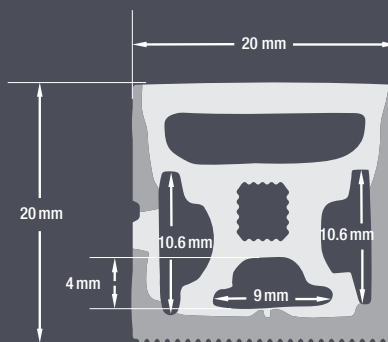

VEROBOARD®

Model: VBD-N2020-SFD-W

Material:	Silicone
Colour:	White
Beam Angel:	120°
Channel Length:	5m (16.4ft) Max
Channel Width:	20mm (0.78")
Channel Height:	20mm (0.78")

Job Name: _____

Distributor: _____

Type: _____

VBD-N2020-SFD-W is designed to meet your needs with exceptional performance and quality. Please note that while this product is built to excel in various conditions, it is not recommended for extended exposure to strong UV rays or direct sunlight. If you intend to utilize the **VBD-N2020-SFD-W** outdoors, we strongly recommend providing ample shade or protective cover to shield it from direct sunlight.

ACCESSORIES (Sold Separately)

End Caps (1 Pair/bag)	Mounting Clips (10 PCs/bag)	Flexible Clips (1 Meter)	Linear Mounting (1 Meter)
Model: VBD-EN2020-W SKU: 666561432843	Model: VBD-CLN2020-MC SKU: 666561432829	Model: VBD-CLN2020-FC SKU: 666561432805	Model: VBD-CLN2020-LI SKU: 666561432812

Ordering Guide Example: VBD-N2020-SFD-W-4FT

MODEL	LENGTH (FT)	Maximum Length 5 Meters (16.4ft)
VBD-N2020-SFD-W	XXXX