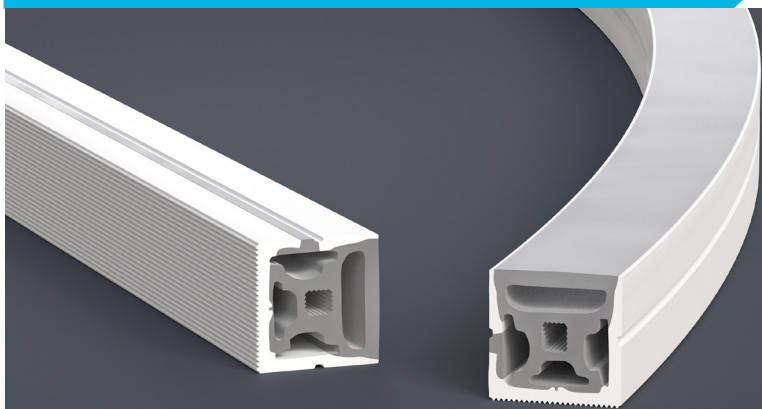

VEROBOARD®

Model: VBD-N2020-SFD-W

Material:	Silicone
Colour:	White
Beam Angel:	120°
Channel Length:	5m (16.4ft) Max
Channel Width:	20mm (0.78")
Channel Height:	20mm (0.78")

Job Name: _____

Distributor: _____

Type: _____

Model: VBD-N2020-SFD-W

VBD-N2020-SFD-W is designed to meet your needs with exceptional performance and quality. Please note that while this product is built to excel in various conditions, it is not recommended for extended exposure to strong UV rays or direct sunlight. If you intend to utilize the **VBD-N2020-SFD-W** outdoors, we strongly recommend providing ample shade or protective cover to shield it from direct sunlight.

Ordering Guide Example: VBD-N2020-SFD-W-4FT

MODEL	LENGTH (FT)	Maximum Length 5 Meters (16.4ft)
VBD-N2020-SFD-W	XXXX	

AVAILABLE LED STRIP LIGHTS (Sold Separately)

LED Strip for Sides

VOLTAGE	WATTAGE	BRIGHTNESS
24V DC	14W/m (4.2W/ft) (2.7K, 3K, 3.5K, 4K, 5K)	1640Lm/m (500Lm/ft) (2.7K, 3K, 3.5K, 4K, 5K)
24V DC	15W/m (4.5W/ft) (RGB60K)	—————