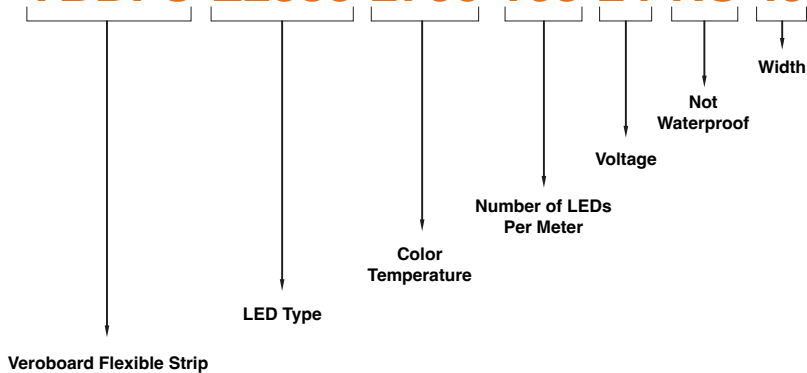

AVAILABLE LED STRIP LIGHTS (Sold Separately)

LED Strip for Sides

VOLTAGE	WATTAGE	BRIGHTNESS
24V DC	14W/m (4.2W/ft) (2.7K, 3K, 3.5K, 4K, 5K)	1640Lm/m (500Lm/ft) (2.7K, 3K, 3.5K, 4K, 5K)
24V DC	15W/m (4.5W/ft) (RGB60K)	—————

MODEL	COLOUR TEMPERATURE	SKU
VBDFS-E2835-2700-168-24-NS-10	SOFT WHITE	666561433192
VBDFS-E2835-3000-168-24-NS-10	WARM WHITE	666561433208
VBDFS-E2835-3500-168-24-NS-10	MID-WARM WHITE	666561433215
VBDFS-E2835-4000-168-24-NS-10	NATURAL WHITE	666561433222
VBDFS-E2835-5000-168-24-NS-10	DAYLIGHT	666561433239
VBDFS-A6050-RGB60K-84-24-NS-10	RGB + COOL WHITE	666561433253

LED Strip for Bottom

VOLTAGE	WATTAGE	BRIGHTNESS
24V DC	12W/m (3.5W/ft)	1475Lm/m (450Lm/ft)

MODEL	COLOUR TEMPERATURE	SKU
VBDFS-E2835-2700-168-24-NS-8	SOFT WHITE	666561433147
VBDFS-E2835-3000-168-24-NS-8	WARM WHITE	666561433154
VBDFS-E2835-3500-168-24-NS-8	MID-WARM WHITE	666561433161
VBDFS-E2835-4000-168-24-NS-8	NATURAL WHITE	666561433178
VBDFS-E2835-5000-168-24-NS-8	DAYLIGHT	666561433185

VEROBOARD'S LED Strip Light Models Breakdown

VBDFS-E2835-2700-168-24-NS-10

Notes: _____
_____
_____
_____
_____

Disclaimer:

The data and information contained in this specification sheet are subject to change without notice; the ratings supplied are provided based on the product manufacturer. The information contained in this specification sheet should not be considered a warranty, expressed or implied, including, but not limited to, a warranty of merchantability or fitness for a particular purpose. In no event shall Veroboard be liable for any incidental or consequential damages resulting from the use, misuse, or inability to use the product. This exclusion applies regardless of whether such damages are sought based on breach of warranty, breach of contract, negligence, strict liability in tort, or any other legal theory.

For more information about our products and services, please visit our website: www.veroboard.com