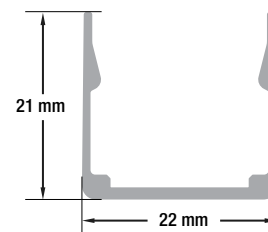

VEROBOARD®

Model: VBD-N2020-SFD-W

Material:	Silicone
Colour:	White
Beam Angel:	120°
Channel Length:	5m (16.4ft) Max
Channel Width:	20mm (0.78")
Channel Height:	20mm (0.78")

Job Name: _____

Distributor: _____

Ordering Guide Example: VBD-N2020-SFD-W-4FT

MODEL	LENGTH (FT)	Maximum Length 5 Meters (16.4ft)
VBD-N2020-SFD-W	XXXX	

AVAILABLE LED STRIP LIGHTS (Sold Separately)

LED Strip for Sides

VOLTAGE	WATTAGE	BRIGHTNESS
24V DC	14W/m (4.2W/ft) (2.7K, 3K, 3.5K, 4K, 5K)	1640Lm/m (500Lm/ft) (2.7K, 3K, 3.5K, 4K, 5K)
24V DC	15W/m (4.5W/ft) (RGB60K)	—————