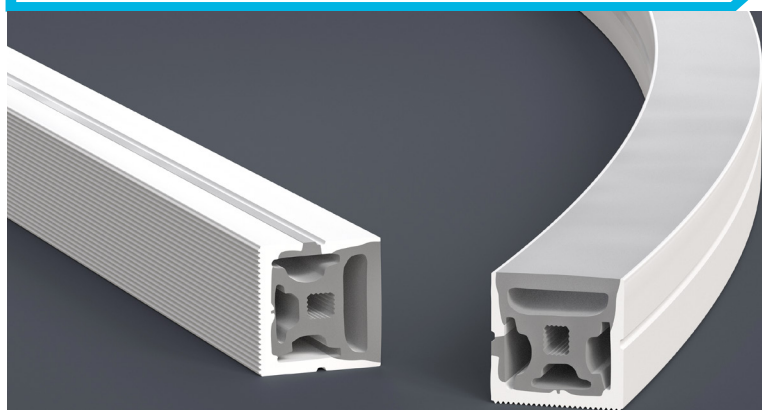

VEROBOARD®

Model: VBD-N2020-SFD-W

Material:	Silicone
Colour:	White
Beam Angel:	120°
Channel Length:	5m (16.4ft) Max
Channel Width:	20mm (0.78")
Channel Height:	20mm (0.78")

Job Name: _____

Distributor: _____

Type: _____

VBD-N2020-SFD-W (5 meters)

SKU: 666561432881

Model: VBD-N2020-SFD-W

VBD-N2020-SFD-W is designed to meet your needs with exceptional performance and quality. Please note that while this product is built to excel in various conditions, it is not recommended for extended exposure to strong UV rays or direct sunlight. If you intend to utilize the **VBD-N2020-SFD-W** outdoors, we strongly recommend providing ample shade or protective cover to shield it from direct sunlight.

Ordering Guide Example: VBD-N2020-SFD-W-4FT

MODEL

LENGTH (FT)

VBD-N2020-SFD-W

-

XXXX

Maximum Length 5 Meters (16.4ft)

AVAILABLE LED STRIP LIGHTS (Sold Separately)

LED Strip for Sides

VOLTAGE	WATTAGE	BRIGHTNESS
24V DC	14W/m (4.2W/ft) (2.7K, 3K, 3.5K, 4K, 5K)	1640Lm/m (500Lm/ft) (2.7K, 3K, 3.5K, 4K, 5K)
24V DC	15W/m (4.5W/ft) (RGB60K)	—————

MODEL	COLOUR TEMPERATURE	SKU
VBDFS-E2835-2700-168-24-NS-10	SOFT WHITE 	666561433192
VBDFS-E2835-3000-168-24-NS-10	WARM WHITE 	666561433208
VBDFS-E2835-3500-168-24-NS-10	MID-WARM WHITE 	666561433215
VBDFS-E2835-4000-168-24-NS-10	NATURAL WHITE 	666561433222
VBDFS-E2835-5000-168-24-NS-10	DAYLIGHT 	666561433239
VBDFS-A6050-RGB60K-84-24-NS-10	RGB + COOL WHITE  	666561433253