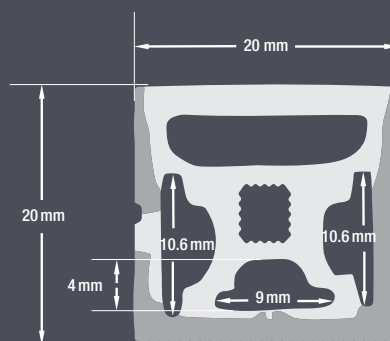

VEROBOARD®

Model: VBD-N2020-SFD-W

Material:	Silicone
Colour:	White
Beam Angel:	120°
Channel Length:	5m (16.4ft) Max
Channel Width:	20mm (0.78")
Channel Height:	20mm (0.78")

Job Name: _____

Distributor: _____

Type: _____

VBD-N2020-SFD-W (5 meters)

SKU: 666561432881

Model: VBD-N2020-SFD-W

VBD-N2020-SFD-W is designed to meet your needs with exceptional performance and quality. Please note that while this product is built to excel in various conditions, it is not recommended for extended exposure to strong UV rays or direct sunlight. If you intend to utilize the **VBD-N2020-SFD-W** outdoors, we strongly recommend providing ample shade or protective cover to shield it from direct sunlight.

Ordering Guide Example: VBD-N2020-SFD-W-4FT

MODEL

LENGTH (FT)

VBD-N2020-SFD-W

-

XXXX

Maximum Length 5 Meters (16.4ft)

AVAILABLE LED STRIP LIGHTS (Sold Separately)

LED Strip for Sides

VOLTAGE	WATTAGE	BRIGHTNESS
24V DC	14W/m (4.2W/ft) (2.7K, 3K, 3.5K, 4K, 5K)	1640Lm/m (500Lm/ft) (2.7K, 3K, 3.5K, 4K, 5K)
24V DC	15W/m (4.5W/ft) (RGB60K)	—————

MODEL	COLOUR TEMPERATURE	SKU
VBDFS-E2835-2700-168-24-NS-10	SOFT WHITE 	666561433192
VBDFS-E2835-3000-168-24-NS-10	WARM WHITE 	666561433208
VBDFS-E2835-3500-168-24-NS-10	MID-WARM WHITE 	666561433215
VBDFS-E2835-4000-168-24-NS-10	NATURAL WHITE 	666561433222
VBDFS-E2835-5000-168-24-NS-10	DAYLIGHT 	666561433239
VBDFS-A6050-RGB60K-84-24-NS-10	RGB + COOL WHITE  	666561433253