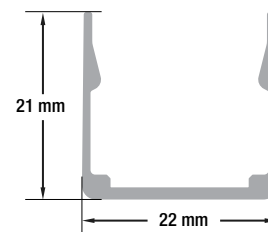

VEROBOARD®

Model: VBD-N2020-SFD-W

Material:	Silicone
Colour:	White
Beam Angel:	120°
Channel Length:	5m (16.4ft) Max
Channel Width:	20mm (0.78")
Channel Height:	20mm (0.78")

Job Name: _____

Distributor: _____

Ordering Guide Example: VBD-N2020-SFD-W-4FT

MODEL

LENGTH (FT)

VBD-N2020-SFD-W

-

XXXX

Maximum Length 5 Meters (16.4ft)

AVAILABLE LED STRIP LIGHTS (Sold Separately)

LED Strip for Sides

VOLTAGE	WATTAGE	BRIGHTNESS
24V DC	14W/m (4.2W/ft) (2.7K, 3K, 3.5K, 4K, 5K)	1640Lm/m (500Lm/ft) (2.7K, 3K, 3.5K, 4K, 5K)
24V DC	15W/m (4.5W/ft) (RGB60K)	—————

MODEL	COLOUR TEMPERATURE	SKU
VBDFS-E2835-2700-168-24-NS-10	SOFT WHITE 	666561433192
VBDFS-E2835-3000-168-24-NS-10	WARM WHITE 	666561433208
VBDFS-E2835-3500-168-24-NS-10	MID-WARM WHITE 	666561433215
VBDFS-E2835-4000-168-24-NS-10	NATURAL WHITE 	666561433222
VBDFS-E2835-5000-168-24-NS-10	DAYLIGHT 	666561433239
VBDFS-A6050-RGB60K-84-24-NS-10	RGB + COOL WHITE  	666561433253