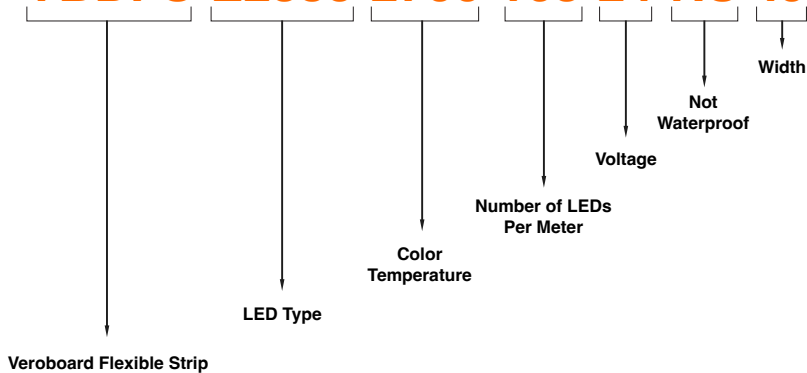

AVAILABLE LED STRIP LIGHTS (Sold Separately)

LED Strip for Sides

VOLTAGE	WATTAGE	BRIGHTNESS
24V DC	14W/m (4.2W/ft) (2.7K, 3K, 3.5K, 4K, 5K)	1640Lm/m (500Lm/ft) (2.7K, 3K, 3.5K, 4K, 5K)
24V DC	15W/m (4.5W/ft) (RGB60K)	—————

MODEL	COLOUR TEMPERATURE	SKU
VBDFS-E2835-2700-168-24-NS-10	SOFT WHITE	666561433192
VBDFS-E2835-3000-168-24-NS-10	WARM WHITE	666561433208
VBDFS-E2835-3500-168-24-NS-10	MID-WARM WHITE	666561433215
VBDFS-E2835-4000-168-24-NS-10	NATURAL WHITE	666561433222
VBDFS-E2835-5000-168-24-NS-10	DAYLIGHT	666561433239
VBDFS-A6050-RGB60K-84-24-NS-10	RGB + COOL WHITE	666561433253

LED Strip for Bottom

VOLTAGE	WATTAGE	BRIGHTNESS
24V DC	12W/m (3.5W/ft)	1475Lm/m (450Lm/ft)

MODEL	COLOUR TEMPERATURE	SKU
VBDFS-E2835-2700-168-24-NS-8	SOFT WHITE	666561433147
VBDFS-E2835-3000-168-24-NS-8	WARM WHITE	666561433154
VBDFS-E2835-3500-168-24-NS-8	MID-WARM WHITE	666561433161
VBDFS-E2835-4000-168-24-NS-8	NATURAL WHITE	666561433178
VBDFS-E2835-5000-168-24-NS-8	DAYLIGHT	666561433185

VEROBOARD'S LED Strip Light Models Breakdown

VBDFS-E2835-2700-168-24-NS-10

Notes:

Disclaimer:

The data and information contained in this specification sheet are subject to change without notice; the ratings supplied are provided based on the product manufacturer. The information contained in this specification sheet should not be considered a warranty, expressed or implied, including, but not limited to, a warranty of merchantability or fitness for a particular purpose. In no event shall Veroboard be liable for any incidental or consequential damages resulting from the use, misuse, or inability to use the product. This exclusion applies regardless of whether such damages are sought based on breach of warranty, breach of contract, negligence, strict liability in tort, or any other legal theory.

For more information about our products and services, please visit our website: www.veroboard.com