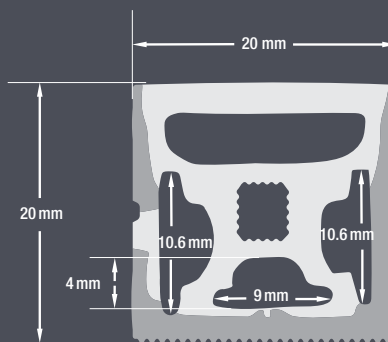

VEROBOARD®

Model: VBD-N2020-SFD-W

Material:	Silicone
Colour:	White
Beam Angel:	120°
Channel Length:	10m (32.8ft) Max
Channel Width:	20mm (0.78")
Channel Height:	20mm (0.78")

Job Name: _____

Distributor: _____

Type: _____

VBD-N2020-SFD-W (5 meters)

SKU: 666561432881

Model: VBD-N2020-SFD-W

VBD-N2020-SFD-W is designed to meet your needs with exceptional performance and quality. Please note that while this product is built to excel in various conditions, it is not recommended for extended exposure to strong UV rays or direct sunlight. If you intend to utilize the **VBD-N2020-SFD-W** outdoors, we strongly recommend providing ample shade or protective cover to shield it from direct sunlight.

Ordering Guide Example: VBD-N2020-SFD-W-4FT

MODEL

LENGTH (FT)

VBD-N2020-SFD-W

XXXX

Maximum Length **10 Meters (32.8ft)**

AVAILABLE LED STRIP LIGHTS (Sold Separately)

LED Strip for Sides