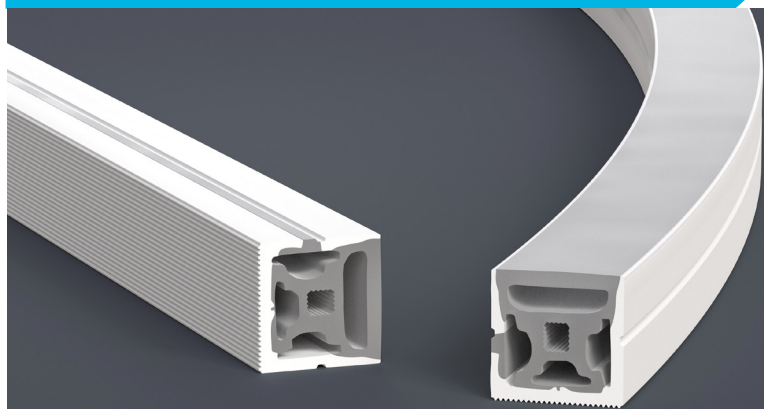

VEROBOARD®

Model: VBD-N2020-SFD-W

Material:	Silicone
Colour:	White
Beam Angel:	120°
Channel Length:	10m (32.8ft) Max
Channel Width:	20mm (0.78")
Channel Height:	20mm (0.78")

Job Name: _____

Distributor: _____

Type: _____

VBD-N2020-SFD-W (5 meters)

SKU: 666561432881

Model: VBD-N2020-SFD-W

VBD-N2020-SFD-W is designed to meet your needs with exceptional performance and quality. Please note that while this product is built to excel in various conditions, it is not recommended for extended exposure to strong UV rays or direct sunlight. If you intend to utilize the **VBD-N2020-SFD-W** outdoors, we strongly recommend providing ample shade or protective cover to shield it from direct sunlight.

Ordering Guide Example: VBD-N2020-SFD-W-4FT

MODEL

LENGTH (FT)

VBD-N2020-SFD-W

XXXX

Maximum Length **10 Meters (32.8ft)**

AVAILABLE LED STRIP LIGHTS (Sold Separately)

LED Strip for Sides