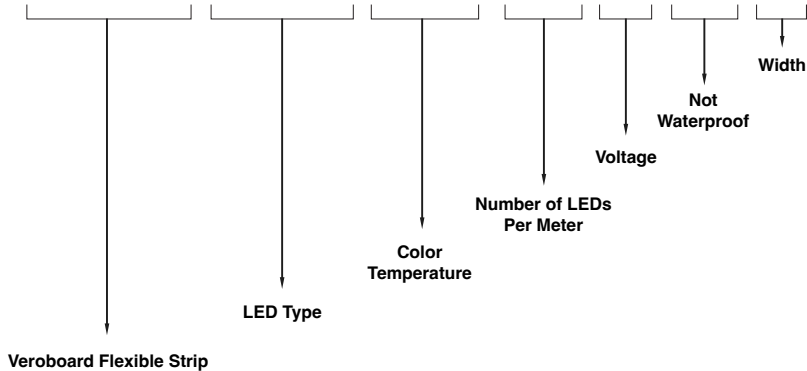

AVAILABLE LED STRIP LIGHTS (Sold Separately)

LED Strip for Sides

VOLTAGE	WATTAGE	BRIGHTNESS
24V DC	14W/m (4.2W/ft) (2.7K, 3K, 3.5K, 4K, 5K)	1640Lm/m (500Lm/ft) (2.7K, 3K, 3.5K, 4K, 5K)
24V DC	15W/m (4.5W/ft) (RGB60K)	—————

MODEL	COLOUR TEMPERATURE	SKU
VBDFS-E2835-2700-168-24-NS-10	SOFT WHITE	666561433192
VBDFS-E2835-3000-168-24-NS-10	WARM WHITE	666561433208
VBDFS-E2835-3500-168-24-NS-10	MID-WARM WHITE	666561433215
VBDFS-E2835-4000-168-24-NS-10	NATURAL WHITE	666561433222
VBDFS-E2835-5000-168-24-NS-10	DAYLIGHT	666561433239
VBDFS-A6050-RGB60K-84-24-NS-10	RGB + COOL WHITE	666561433253

LED Strip for Bottom

VOLTAGE	WATTAGE	BRIGHTNESS
24V DC	12W/m (3.5W/ft)	1475Lm/m (450Lm/ft)

MODEL	COLOUR TEMPERATURE	SKU
VBDFS-E2835-2700-168-24-NS-8	SOFT WHITE	666561433147
VBDFS-E2835-3000-168-24-NS-8	WARM WHITE	666561433154
VBDFS-E2835-3500-168-24-NS-8	MID-WARM WHITE	666561433161
VBDFS-E2835-4000-168-24-NS-8	NATURAL WHITE	666561433178
VBDFS-E2835-5000-168-24-NS-8	DAYLIGHT	666561433185

VEROBOARD'S LED Strip Light Models Breakdown

VBDFS-E2835-2700-168-24-NS-10

Notes: _____
_____
_____
_____
_____

Disclaimer:

The data and information contained in this specification sheet are subject to change without notice; the ratings supplied are provided based on the product manufacturer. The information contained in this specification sheet should not be considered a warranty, expressed or implied, including, but not limited to, a warranty of merchantability or fitness for a particular purpose. In no event shall Veroboard be liable for any incidental or consequential damages resulting from the use, misuse, or inability to use the product. This exclusion applies regardless of whether such damages are sought based on breach of warranty, breach of contract, negligence, strict liability in tort, or any other legal theory.

For more information about our products and services, please visit our website: www.veroboard.com