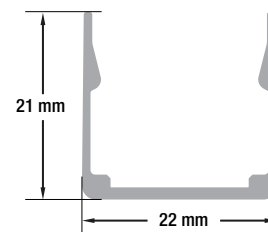

VEROBOARD®

Model: VBD-N2020-SFD-W

Material:	Silicone
Colour:	White
Beam Angel:	120°
Channel Length:	10m (32.8ft) Max
Channel Width:	20mm (0.78")
Channel Height:	20mm (0.78")

Job Name: _____

Distributor: _____

Ordering Guide Example: VBD-N2020-SFD-W-4FT

MODEL

LENGTH (FT)

VBD-N2020-SFD-W

XXXX

Maximum Length **10 Meters (32.8ft)**

AVAILABLE LED STRIP LIGHTS (Sold Separately)

LED Strip for Sides