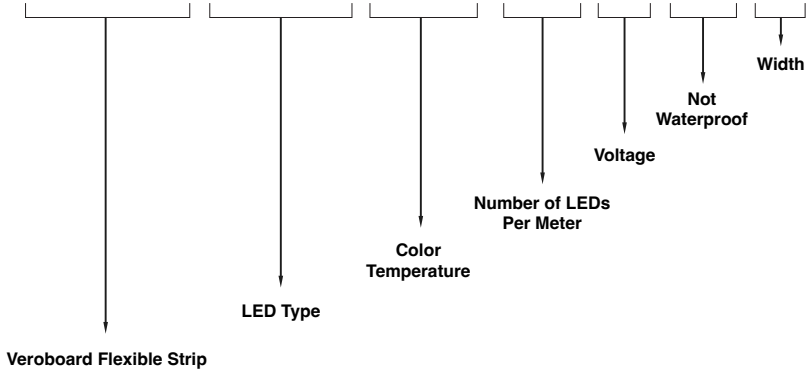

AVAILABLE LED STRIP LIGHTS (Sold Separately)

VOLTAGE	WATTAGE	BRIGHTNESS
24V DC	14W/m (4.2W/ft) (2.7K, 3K, 3.5K, 4K, 5K)	1640Lm/m (500Lm/ft) (2.7K, 3K, 3.5K, 4K, 5K)
24V DC	15W/m (4.5W/ft) (RGB60K)	_____

MODEL	COLOUR TEMPERATURE	SKU
VBDFS-E2835-2700-168-24-NS-10	SOFT WHITE	666561433192
VBDFS-E2835-3000-168-24-NS-10	WARM WHITE	666561433208
VBDFS-E2835-3500-168-24-NS-10	MID-WARM WHITE	666561433215
VBDFS-E2835-4000-168-24-NS-10	NATURAL WHITE	666561433222
VBDFS-E2835-5000-168-24-NS-10	DAYLIGHT	666561433239
VBDFS-A6050-RGB60K-84-24-NS-10	RGB + COOL WHITE	666561433253

VEROBOARD'S LED Strip Light Models Breakdown

VBDFS-E2835-2700-168-24-NS-10

Notes:

Disclaimer:

The data and information contained in this specification sheet are subject to change without notice; the ratings supplied are provided based on the product manufacturer. The information contained in this specification sheet should not be considered a warranty, expressed or implied, including, but not limited to, a warranty of merchantability or fitness for a particular purpose. In no event shall Veroboard be liable for any incidental or consequential damages resulting from the use, misuse, or inability to use the product. This exclusion applies regardless of whether such damages are sought based on breach of warranty, breach of contract, negligence, strict liability in tort, or any other legal theory.

For more information about our products and services, please visit our website: www.veroboard.com