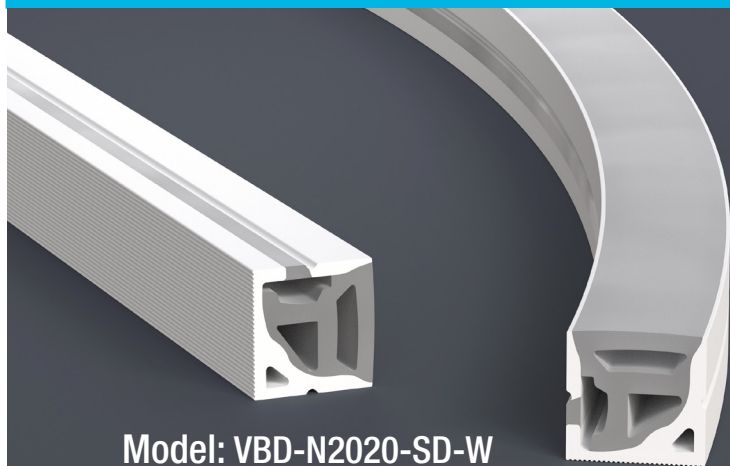

VEROBOARD®

Model: VBD-N2020-SD-W

Material:	Silicone
Colour:	White
Beam Angel:	120°
Channel Length:	5m (16.4ft) Max
Channel Width:	20mm (0.78")
Channel Height:	20mm (0.78")

Job Name: _____

Distributor: _____

Type: _____

Model: VBD-N2020-SD-W

VBD-N2020-SD-W is designed to meet your needs with exceptional performance and quality. Please note that while this product is built to excel in various conditions, it is not recommended for extended exposure to strong UV rays or direct sunlight. If you intend to utilize the **VBD-N2020-SD-W** outdoors, we strongly recommend providing ample shade or protective cover to shield it from direct sunlight.

Ordering Guide Example: VBD-N2020-SD-W-4FT

MODEL

LENGTH (FT)

VBD-N2020-SD-W

-

XXXX

Maximum Length 5 Meters (16.4ft)

AVAILABLE LED STRIP LIGHTS (Sold Separately)