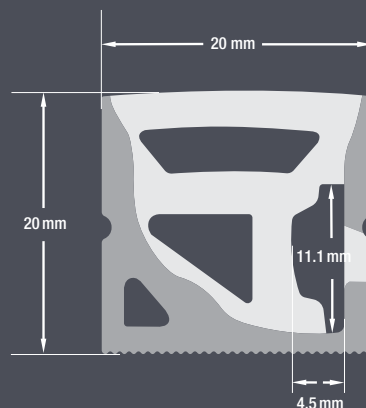

VEROBOARD®

Model: VBD-N2020-SD-W

Material:	Silicone
Colour:	White
Beam Angel:	120°
Channel Length:	5m (16.4ft) Max
Channel Width:	20mm (0.78")
Channel Height:	20mm (0.78")

Job Name: _____

Distributor: _____

Type: _____

VBD-N2020-SD-W is designed to meet your needs with exceptional performance and quality. Please note that while this product is built to excel in various conditions, it is not recommended for extended exposure to strong UV rays or direct sunlight. If you intend to utilize the **VBD-N2020-SD-W** outdoors, we strongly recommend providing ample shade or protective cover to shield it from direct sunlight.

ACCESSORIES (Sold Separately)

End Caps (1 Pair/bag)	Mounting Clips (10 PCs/bag)	Flexible Clips (1 Meter)	Linear Mounting (1 Meter)
Model: VBD-EN2020-W SKU: 666561432843	Model: VBD-CLN2020-MC SKU: 666561432829	Model: VBD-CLN2020-FC SKU: 666561432805	Model: VBD-CLN2020-LI SKU: 666561432812

Ordering Guide Example: VBD-N2020-SD-W-4FT

MODEL

LENGTH (FT)

VBD-N2020-SD-W

-

XXXX

Maximum Length 5 Meters (16.4ft)