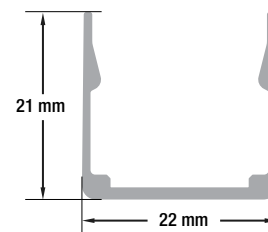

VEROBOARD®

Model: VBD-N2020-SD-W

Material:	Silicone
Colour:	White
Beam Angel:	120°
Channel Length:	5m (16.4ft) Max
Channel Width:	20mm (0.78")
Channel Height:	20mm (0.78")

Job Name: _____

Distributor: _____

Ordering Guide Example: VBD-N2020-SD-W-4FT

MODEL

LENGTH (FT)

VBD-N2020-SD-W

-

XXXX

Maximum Length 5 Meters (16.4ft)

AVAILABLE LED STRIP LIGHTS (Sold Separately)