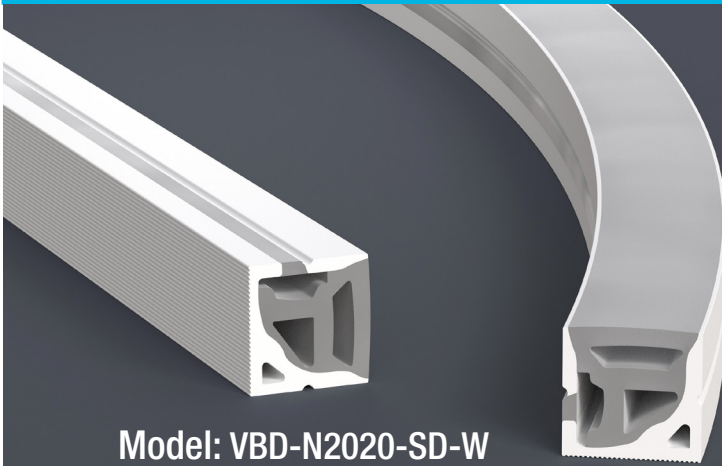

VEROBOARD®

Model: VBD-N2020-SD-W

Material:	Silicone
Colour:	White
Beam Angel:	120°
Channel Length:	5m (16.4ft) Max
Channel Width:	20mm (0.78")
Channel Height:	20mm (0.78")

Job Name: _____

Distributor: _____

Type: _____

VBD-N2020-SD-W (5 meters)

SKU: 666561432836

Model: VBD-N2020-SD-W

VBD-N2020-SD-W is designed to meet your needs with exceptional performance and quality. Please note that while this product is built to excel in various conditions, it is not recommended for extended exposure to strong UV rays or direct sunlight. If you intend to utilize the **VBD-N2020-SD-W** outdoors, we strongly recommend providing ample shade or protective cover to shield it from direct sunlight.

Ordering Guide Example: VBD-N2020-SD-W-4FT

MODEL

LENGTH (FT)

VBD-N2020-SD-W

-

XXXX

Maximum Length 5 Meters (16.4ft)

AVAILABLE LED STRIP LIGHTS (Sold Separately)