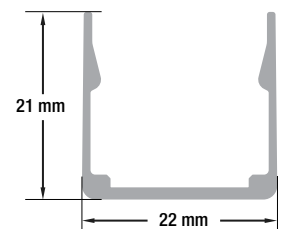

VEROBOARD®

Model: VBD-N2020-SD-W

Material:	Silicone
Colour:	White
Beam Angel:	120°
Channel Length:	5m (16.4ft) Max
Channel Width:	20mm (0.78")
Channel Height:	20mm (0.78")

Job Name: _____

Distributor: _____

Ordering Guide Example: VBD-N2020-SD-W-4FT

MODEL

LENGTH (FT)

VBD-N2020-SD-W

-

XXXX

Maximum Length 5 Meters (16.4ft)

AVAILABLE LED STRIP LIGHTS (Sold Separately)