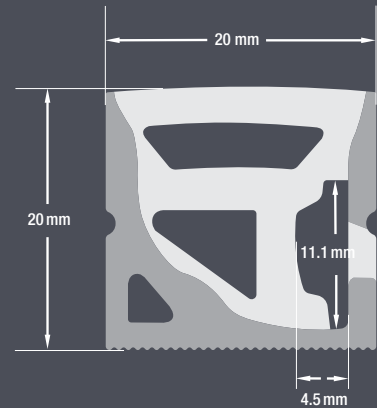

VEROBOARD®

Model: VBD-N2020-SD-W

Material:	Silicone
Colour:	White
Beam Angel:	120°
Channel Length:	5m (16.4ft) Max
Channel Width:	20mm (0.78")
Channel Height:	20mm (0.78")

Job Name: _____

Distributor: _____

Type: _____

VBD-N2020-SD-W (5 meters)

SKU: 666561432836

Model: VBD-N2020-SD-W

VBD-N2020-SD-W is designed to meet your needs with exceptional performance and quality. Please note that while this product is built to excel in various conditions, it is not recommended for extended exposure to strong UV rays or direct sunlight. If you intend to utilize the **VBD-N2020-SD-W** outdoors, we strongly recommend providing ample shade or protective cover to shield it from direct sunlight.

Ordering Guide Example: VBD-N2020-SD-W-4FT

MODEL

LENGTH (FT)

VBD-N2020-SD-W

-

XXXX

Maximum Length 5 Meters (16.4ft)

AVAILABLE LED STRIP LIGHTS (Sold Separately)