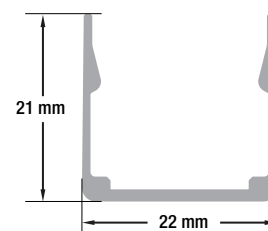

VEROBOARD®

Model: VBD-N2020-SD-W

Material:	Silicone
Colour:	White
Beam Angel:	120°
Channel Length:	10m (32.8ft) Max
Channel Width:	20mm (0.78")
Channel Height:	20mm (0.78")

Job Name: _____

Distributor: _____

Ordering Guide Example: VBD-N2020-SD-W-4FT

MODEL

LENGTH (FT)

VBD-N2020-SD-W

- XXXX

Maximum Length **10 Meters (32.8ft)**

AVAILABLE LED STRIP LIGHTS (Sold Separately)

VOLTAGE	WATTAGE	BRIGHTNESS
24V DC	14W/m (4.2W/ft) (2.7K, 3K, 3.5K, 4K, 5K)	1640Lm/m (500Lm/ft) (2.7K, 3K, 3.5K, 4K, 5K)
24V DC	15W/m (4.5W/ft) (RGB60K)	_____