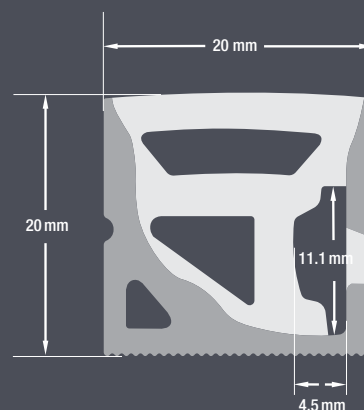

VEROBOARD®

Model: VBD-N2020-SD-W

Material:	Silicone
Colour:	White
Beam Angel:	120°
Channel Length:	10m (32.8ft) Max
Channel Width:	20mm (0.78")
Channel Height:	20mm (0.78")

Job Name: _____

Distributor: _____

Type: _____

VBD-N2020-SD-W (5 meters)

SKU: 666561432836

Model: VBD-N2020-SD-W

VBD-N2020-SD-W is designed to meet your needs with exceptional performance and quality. Please note that while this product is built to excel in various conditions, it is not recommended for extended exposure to strong UV rays or direct sunlight. If you intend to utilize the **VBD-N2020-SD-W** outdoors, we strongly recommend providing ample shade or protective cover to shield it from direct sunlight.

Ordering Guide Example: VBD-N2020-SD-W-4FT

MODEL

LENGTH (FT)

VBD-N2020-SD-W

- XXXX

Maximum Length **10 Meters (32.8ft)**

AVAILABLE LED STRIP LIGHTS (Sold Separately)

VOLTAGE	WATTAGE	BRIGHTNESS
24V DC	14W/m (4.2W/ft) (2.7K, 3K, 3.5K, 4K, 5K)	1640Lm/m (500Lm/ft) (2.7K, 3K, 3.5K, 4K, 5K)
24V DC	15W/m (4.5W/ft) (RGB60K)	_____