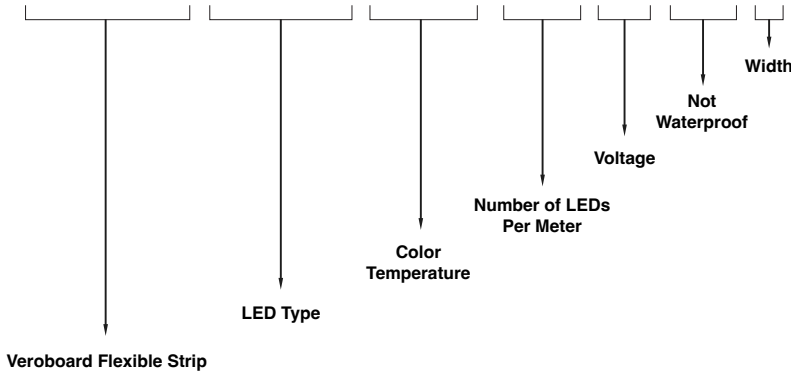

AVAILABLE LED STRIP LIGHTS (Sold Separately)

VOLTAGE	WATTAGE	BRIGHTNESS
24V DC	12W/m (3.5W/ft)	1475Lm/m (450Lm/ft)

MODEL	COLOUR TEMPERATURE	SKU
VBDFS-E2835-2700-168-24-NS-8	SOFT WHITE	666561433147
VBDFS-E2835-3000-168-24-NS-8	WARM WHITE	666561433154
VBDFS-E2835-3500-168-24-NS-8	MID-WARM WHITE	666561433161
VBDFS-E2835-4000-168-24-NS-8	NATURAL WHITE	666561433178
VBDFS-E2835-5000-168-24-NS-8	DAYLIGHT	666561433185

VEROBOARD'S LED Strip Light Models Breakdown

VBDFS-E2835-2700-168-24-NS-8

Notes:

Disclaimer:

The data and information contained in this specification sheet are subject to change without notice; the ratings supplied are provided based on the product manufacturer. The information contained in this specification sheet should not be considered a warranty, expressed or implied, including, but not limited to, a warranty of merchantability or fitness for a particular purpose. In no event shall Veroboard be liable for any incidental or consequential damages resulting from the use, misuse, or inability to use the product. This exclusion applies regardless of whether such damages are sought based on breach of warranty, breach of contract, negligence, strict liability in tort, or any other legal theory.

For more information about our products and services, please visit our website: www.veroboard.com