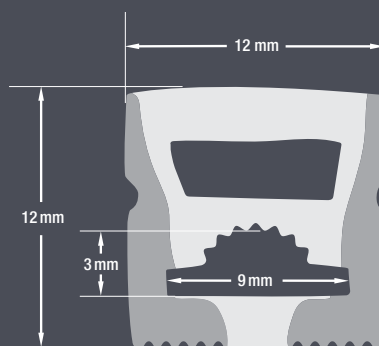

# VEROBOARD®

**Model: VBD-N1212-SF-W**

<b>Material:</b>	Silicone
<b>Colour:</b>	White
<b>Beam Angel:</b>	120°
<b>Channel Length:</b>	5m (16.4ft) Max
<b>Channel Width:</b>	12mm (0.47")
<b>Channel Height:</b>	12mm (0.47")

**Job Name:** \_\_\_\_\_

**Distributor:** \_\_\_\_\_

**Type:** \_\_\_\_\_

**VBD-N1212-SF-W (5 meters)**

**SKU: 666561432737**

**Model: VBD-N1212-SF-W**

**VBD-N1212-SF-W** is designed to meet your needs with exceptional performance and quality. Please note that while this product is built to excel in various conditions, it is not recommended for extended exposure to strong UV rays or direct sunlight. If you intend to utilize the **VBD-N1212-SF-W** outdoors, we strongly recommend providing ample shade or protective cover to shield it from direct sunlight.

## Ordering Guide Example: VBD-N1212-SF-W-4FT

**MODEL**

**LENGTH (FT)**

VBD-N1212-SF-W

-

XXXX

Maximum Length 5 Meters (16.4ft)