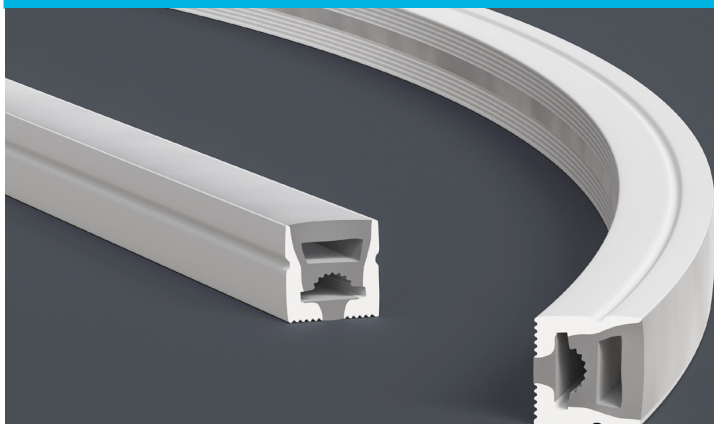

# VEROBOARD®

**Model: VBD-N1212-SF-W**

<b>Material:</b>	Silicone
<b>Colour:</b>	White
<b>Beam Angel:</b>	120°
<b>Channel Length:</b>	5m (16.4ft) Max
<b>Channel Width:</b>	12mm (0.47")
<b>Channel Height:</b>	12mm (0.47")

**Job Name:** \_\_\_\_\_

**Distributor:** \_\_\_\_\_

**Type:** \_\_\_\_\_

**VBD-N1212-SF-W (5 meters)**

**SKU: 666561432737**

**Model: VBD-N1212-SF-W**

**VBD-N1212-SF-W** is designed to meet your needs with exceptional performance and quality. Please note that while this product is built to excel in various conditions, it is not recommended for extended exposure to strong UV rays or direct sunlight. If you intend to utilize the **VBD-N1212-SF-W** outdoors, we strongly recommend providing ample shade or protective cover to shield it from direct sunlight.

## ACCESSORIES (Sold Separately)

End Caps (1 Pair/bag)	Mounting Clips (10 PCs/bag)	Flexible Clips (1 Meter)	Linear Mounting (1 Meter)
<p><b>Model: VBD-EN1212-W</b> <b>SKU: 666561432744</b></p>	<p><b>Model: VBD-CLN1212-MC</b> <b>SKU: 666561432720</b></p>	<p><b>Model: VBD-CLN1212-FC</b> <b>SKU: 666561432706</b></p>	<p><b>Model: VBD-CLN1212-LI</b> <b>SKU: 666561432713</b></p>

## Ordering Guide Example: VBD-N1212-SF-W-4FT

**MODEL**

**LENGTH (FT)**

VBD-N1212-SF-W

-

XXXX

Maximum Length 5 Meters (16.4ft)