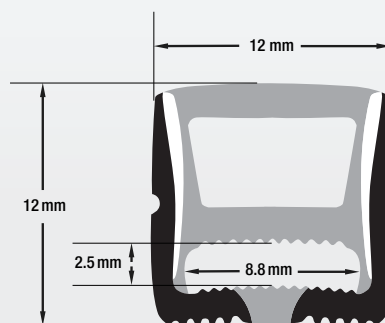

VEROBOARD®

Model: VBD-N1212-SF-B

Material:	Silicone
Colour:	Black
Beam Angel:	120°
Channel Length:	5m (16.4ft) Max
Channel Width:	12mm (0.47")
Channel Height:	12mm (0.47")

Job Name: _____

Distributor: _____

Type: _____

VBD-N1212-SF-B is designed to meet your needs with exceptional performance and quality. Please note that while this product is built to excel in various conditions, it is not recommended for extended exposure to strong UV rays or direct sunlight. If you intend to utilize the **VBD-N1212-SF-B** outdoors, we strongly recommend providing ample shade or protective cover to shield it from direct sunlight.

ACCESSORIES (Sold Separately)

End Caps (1 Pair/bag)	Mounting Clips (10 PCs/bag)	Flexible Clips (1 Meter)	Linear Mounting (1 Meter)
Model: VBD-EN1212-B SKU: 666561432690	Model: VBD-CLN1212-MC SKU: 666561432720	Model: VBD-CLN1212-FC SKU: 666561432706	Model: VBD-CLN1212-LI SKU: 666561432713

Ordering Guide Example: VBD-N1212-SF-B-4FT

MODEL	LENGTH (FT)	Maximum Length 5 Meters (16.4ft)
VBD-N1212-SF-B	XXXX