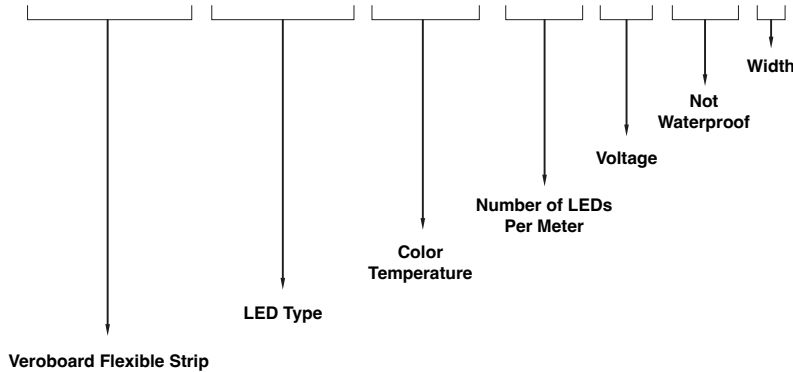

AVAILABLE LED STRIP LIGHTS (Sold Separately)

VOLTAGE	WATTAGE	BRIGHTNESS
24V DC	12W/m (3.5W/ft)	1475Lm/m (450Lm/ft)

MODEL	COLOUR TEMPERATURE	SKU
VBDFS-E2835-2700-168-24-NS-8	SOFT WHITE	666561433147
VBDFS-E2835-3000-168-24-NS-8	WARM WHITE	666561433154
VBDFS-E2835-3500-168-24-NS-8	MID-WARM WHITE	666561433161
VBDFS-E2835-4000-168-24-NS-8	NATURAL WHITE	666561433178
VBDFS-E2835-5000-168-24-NS-8	DAYLIGHT	666561433185

VEROBOARD'S LED Strip Light Models Breakdown

VBDFS-E2835-2700-168-24-NS-8

Notes:

Disclaimer:

The data and information contained in this specification sheet are subject to change without notice; the ratings supplied are provided based on the product manufacturer. The information contained in this specification sheet should not be considered a warranty, expressed or implied, including, but not limited to, a warranty of merchantability or fitness for a particular purpose. In no event shall Veroboard be liable for any incidental or consequential damages resulting from the use, misuse, or inability to use the product. This exclusion applies regardless of whether such damages are sought based on breach of warranty, breach of contract, negligence, strict liability in tort, or any other legal theory.

For more information about our products and services, please visit our website: www.veroboard.com