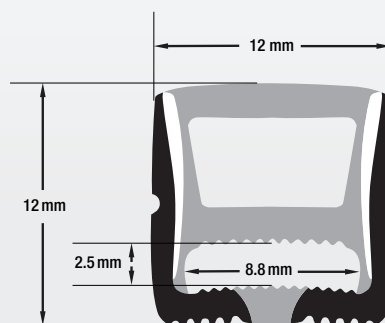

# VEROBOARD®

**Model: VBD-N1212-SF-B**

<b>Material:</b>	Silicone
<b>Colour:</b>	Black
<b>Beam Angel:</b>	120°
<b>Channel Length:</b>	5m (16.4ft) Max
<b>Channel Width:</b>	12mm (0.47")
<b>Channel Height:</b>	12mm (0.47")

**Job Name:** \_\_\_\_\_

**Distributor:** \_\_\_\_\_

**Type:** \_\_\_\_\_

**VBD-N1212-SF-B (5 meters)**

**SKU: 666561432683**

**Model: VBD-N1212-SF-B**

**VBD-N1212-SF-B** is designed to meet your needs with exceptional performance and quality. Please note that while this product is built to excel in various conditions, it is not recommended for extended exposure to strong UV rays or direct sunlight. If you intend to utilize the **VBD-N1212-SF-B** outdoors, we strongly recommend providing ample shade or protective cover to shield it from direct sunlight.

## Ordering Guide Example: VBD-N1212-SF-B-4FT

**MODEL**

**LENGTH (FT)**

VBD-N1212-SF-B

- XXXX

Maximum Length 5 Meters (16.4ft)